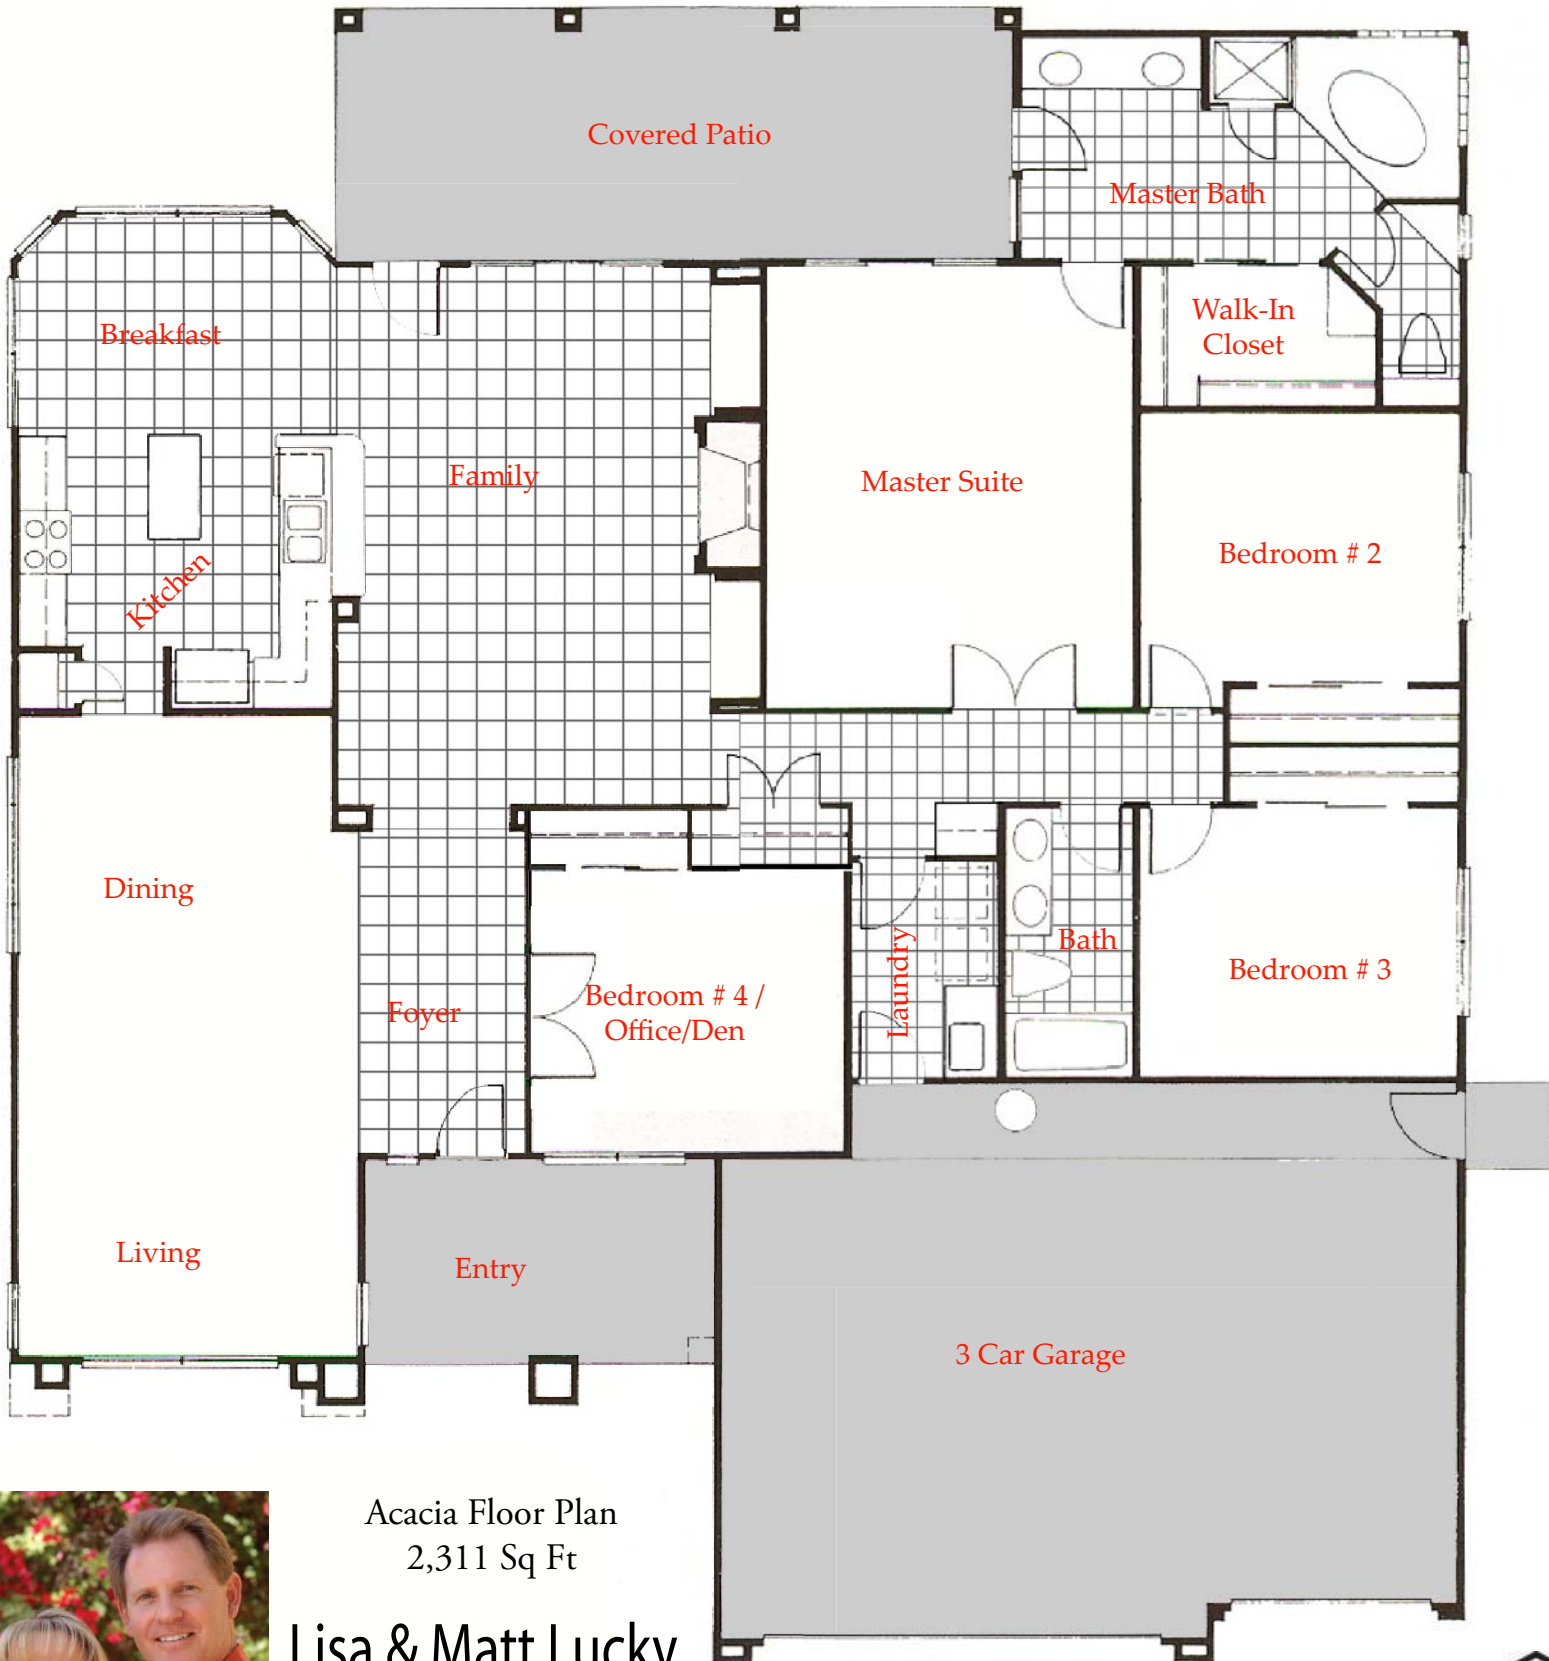

# Echo Ridge

By Ryland Homes

11148 E Greythorn Drive  
Scottsdale, AZ 85262

Get "Lucky" In  
Real Estate

North Scottsdale

Acacia Floor Plan  
2,311 Sq Ft

Lisa & Matt Lucky

Mobile 602 320-8415