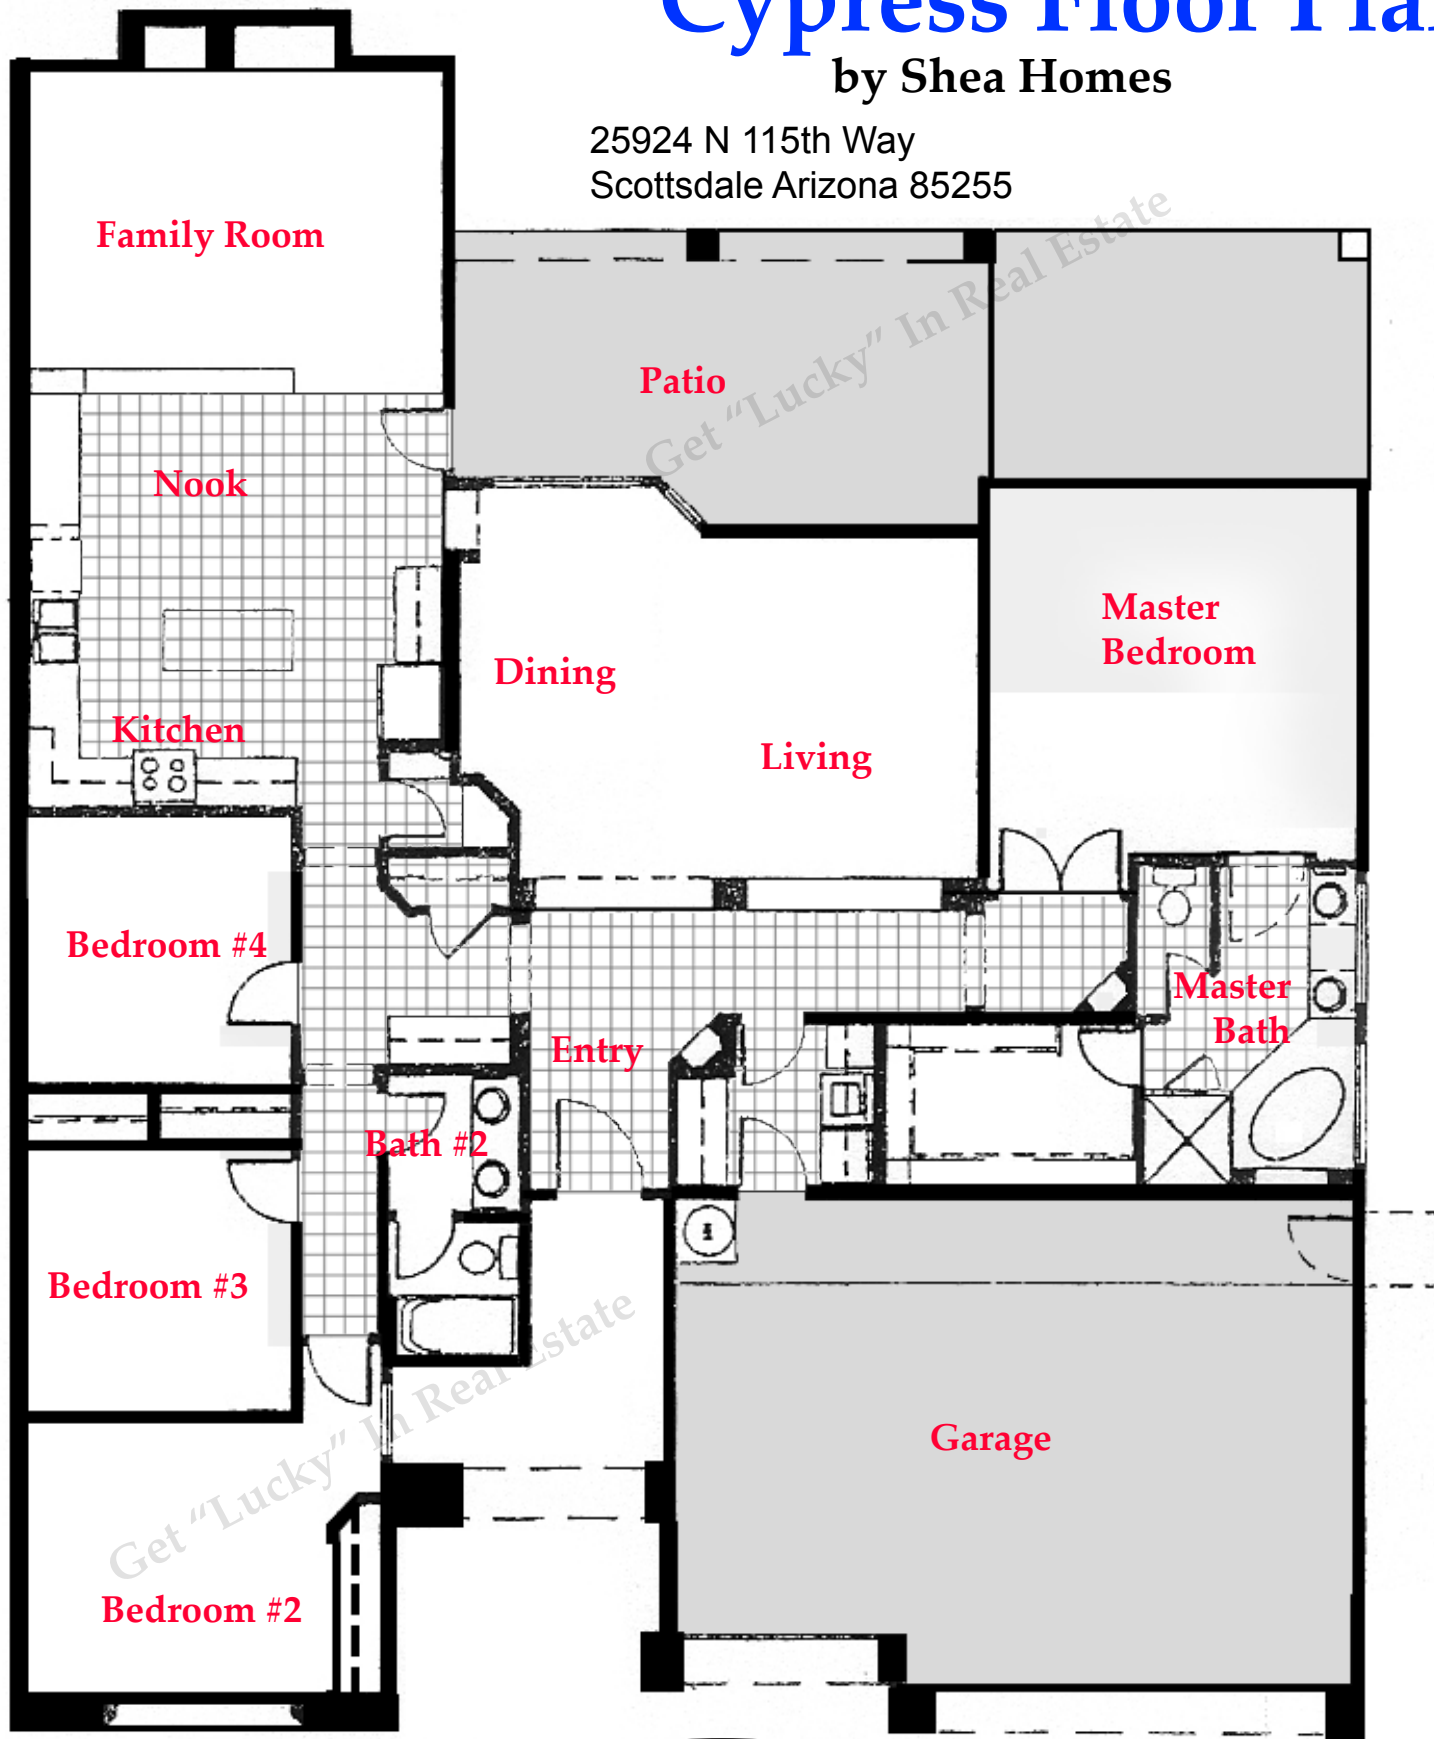

# Cypress Floor Plan

by Shea Homes

25924 N 115th Way  
Scottsdale Arizona 85255

**Lisa & Matt Lucky**

Lisa: 602.320.8415

Matt: 480.390.0445

Visit <http://LisaLucky.com>

Get "Lucky" In  
Real Estate