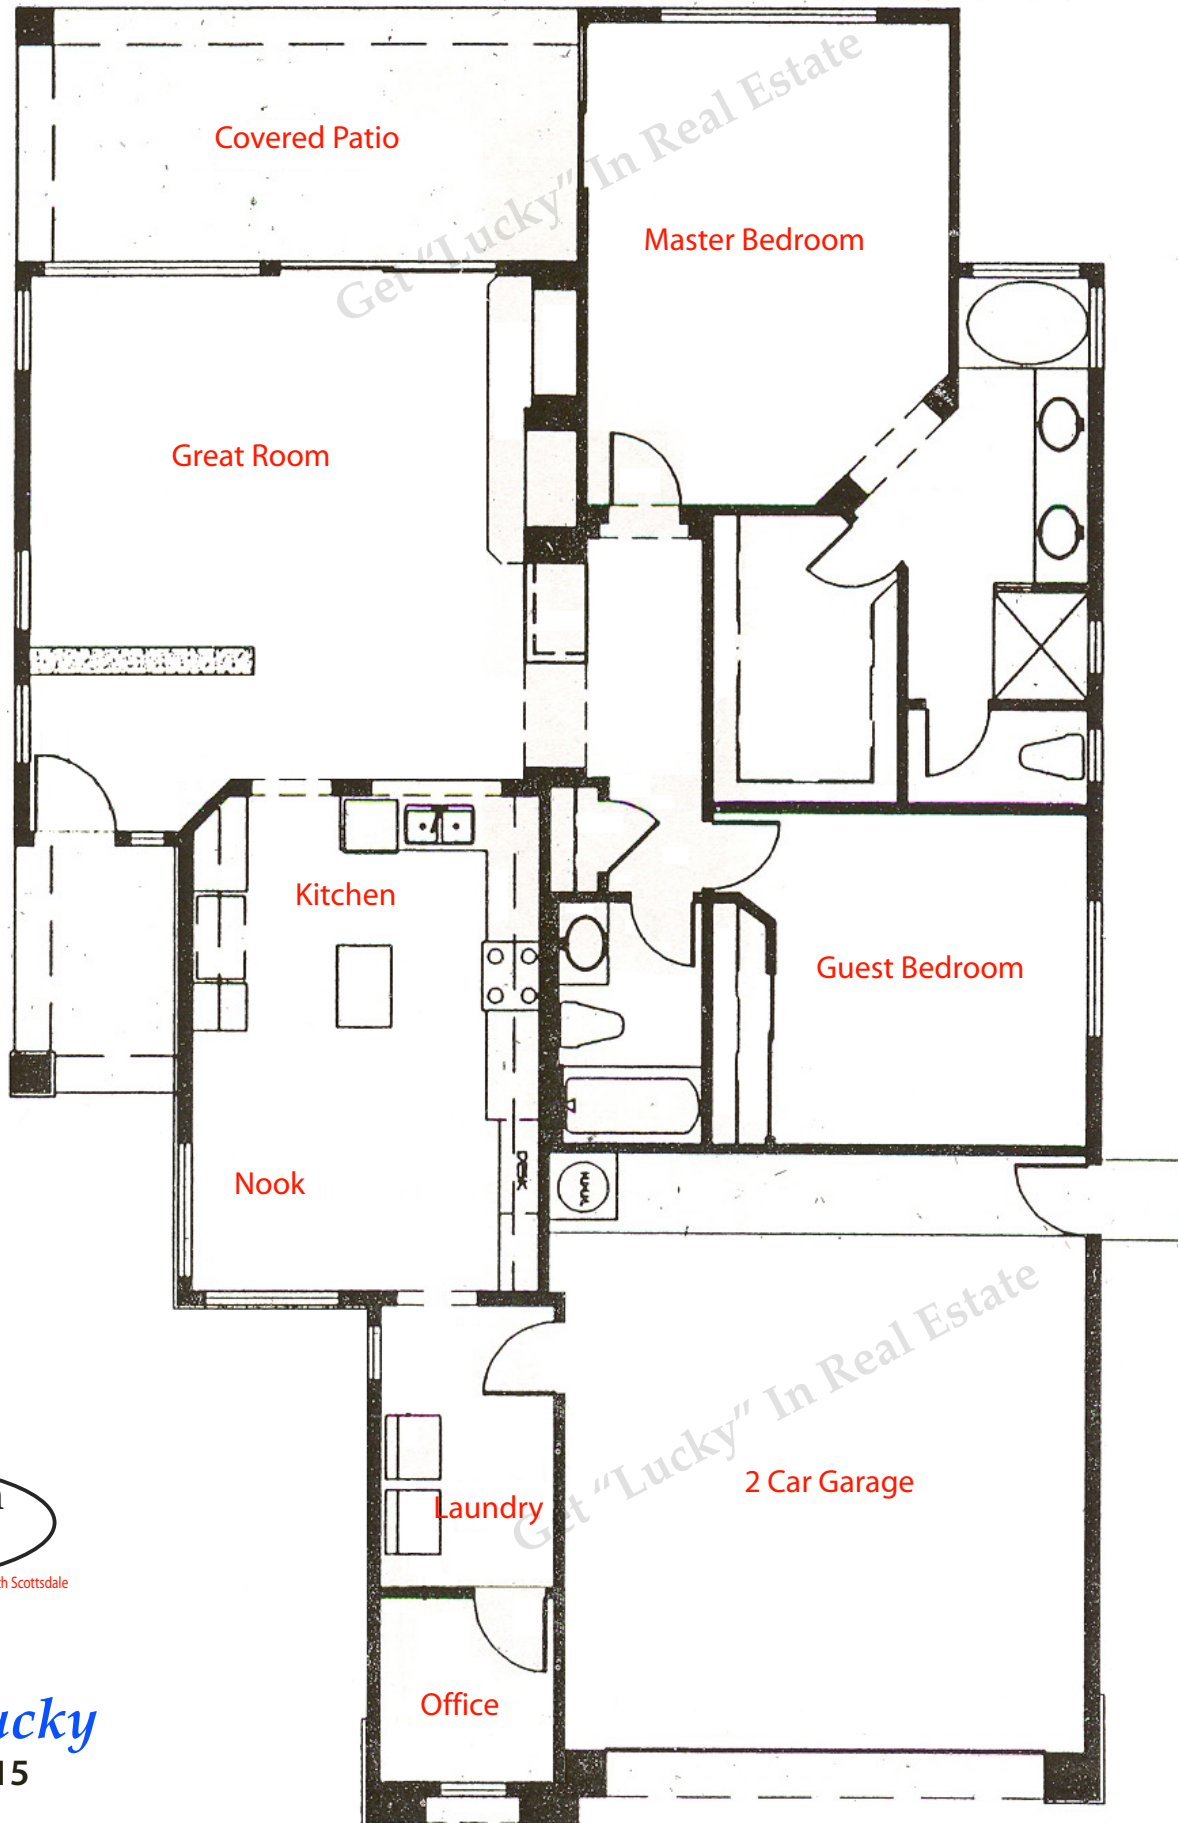

Monticello Floor Plan

by Shea Homes

Russ Lyon

Sotheby's
INTERNATIONAL REALTY

1593 Square Feet
2 Bed, 2 Bath

Warm Colors
Nice Finishes
Granite
Kitchen Counters

Views of
Boulder Outcroppings

Get "Lucky" In
Real Estate