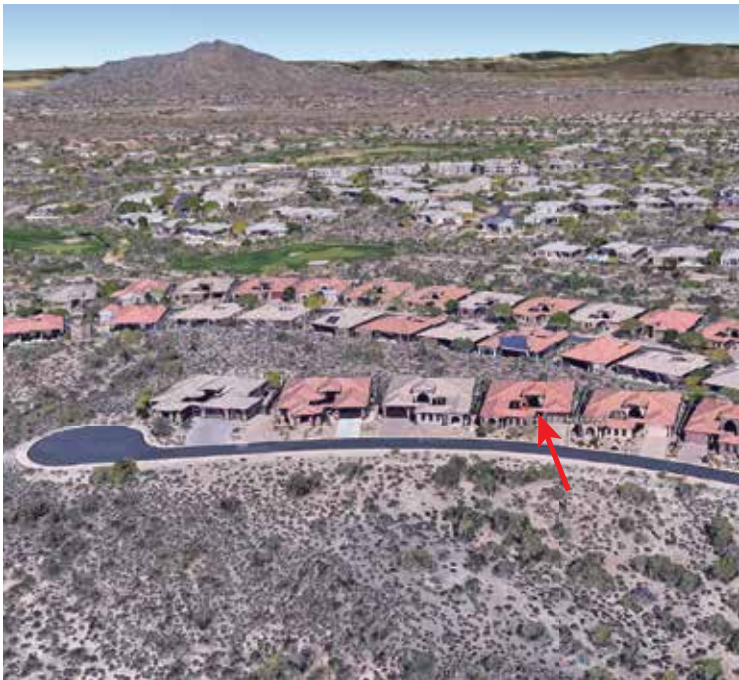

The Perserve Summit

at Legend Trail

9846 E Peregrine Place
Scottsdale, Arizona 85262

The Luckys

NORTH SCOTTSDALE

Lisa: 602-320-8415
Matt: 480-390-0445
Laura: 480-390-5044

Russ
Lyon

Sotheby's
INTERNATIONAL REALTY