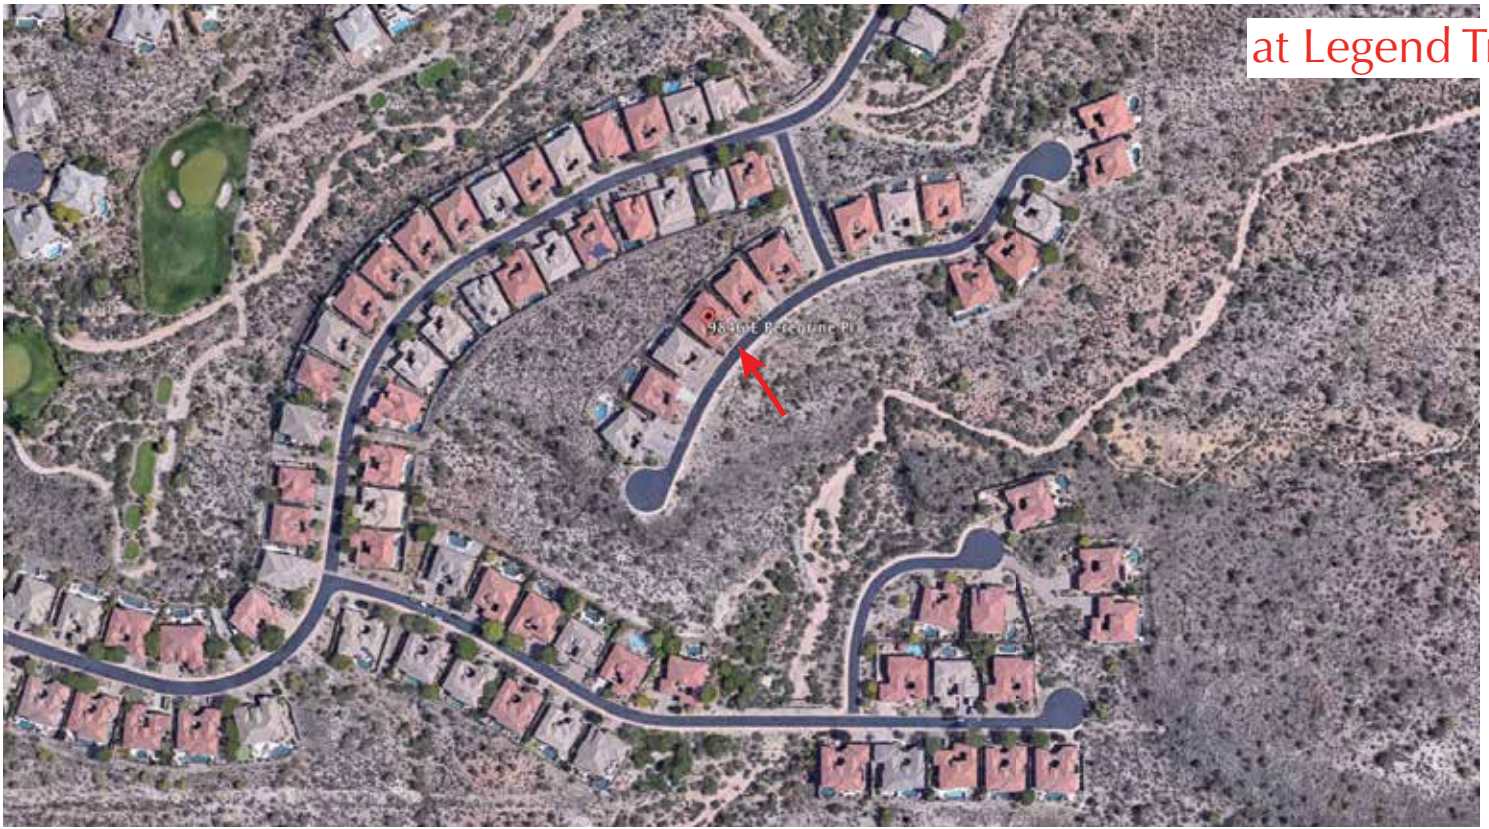

The Perserve Summit

at Legend Trail

9846 E Peregrine Place
Scottsdale, Arizona 85262

The Luckys

NORTH SCOTTSDALE

Lisa: 602-320-8415
Matt: 480-390-0445
Laura: 480-390-5044

Russ
Lyon

Sotheby's
INTERNATIONAL REALTY