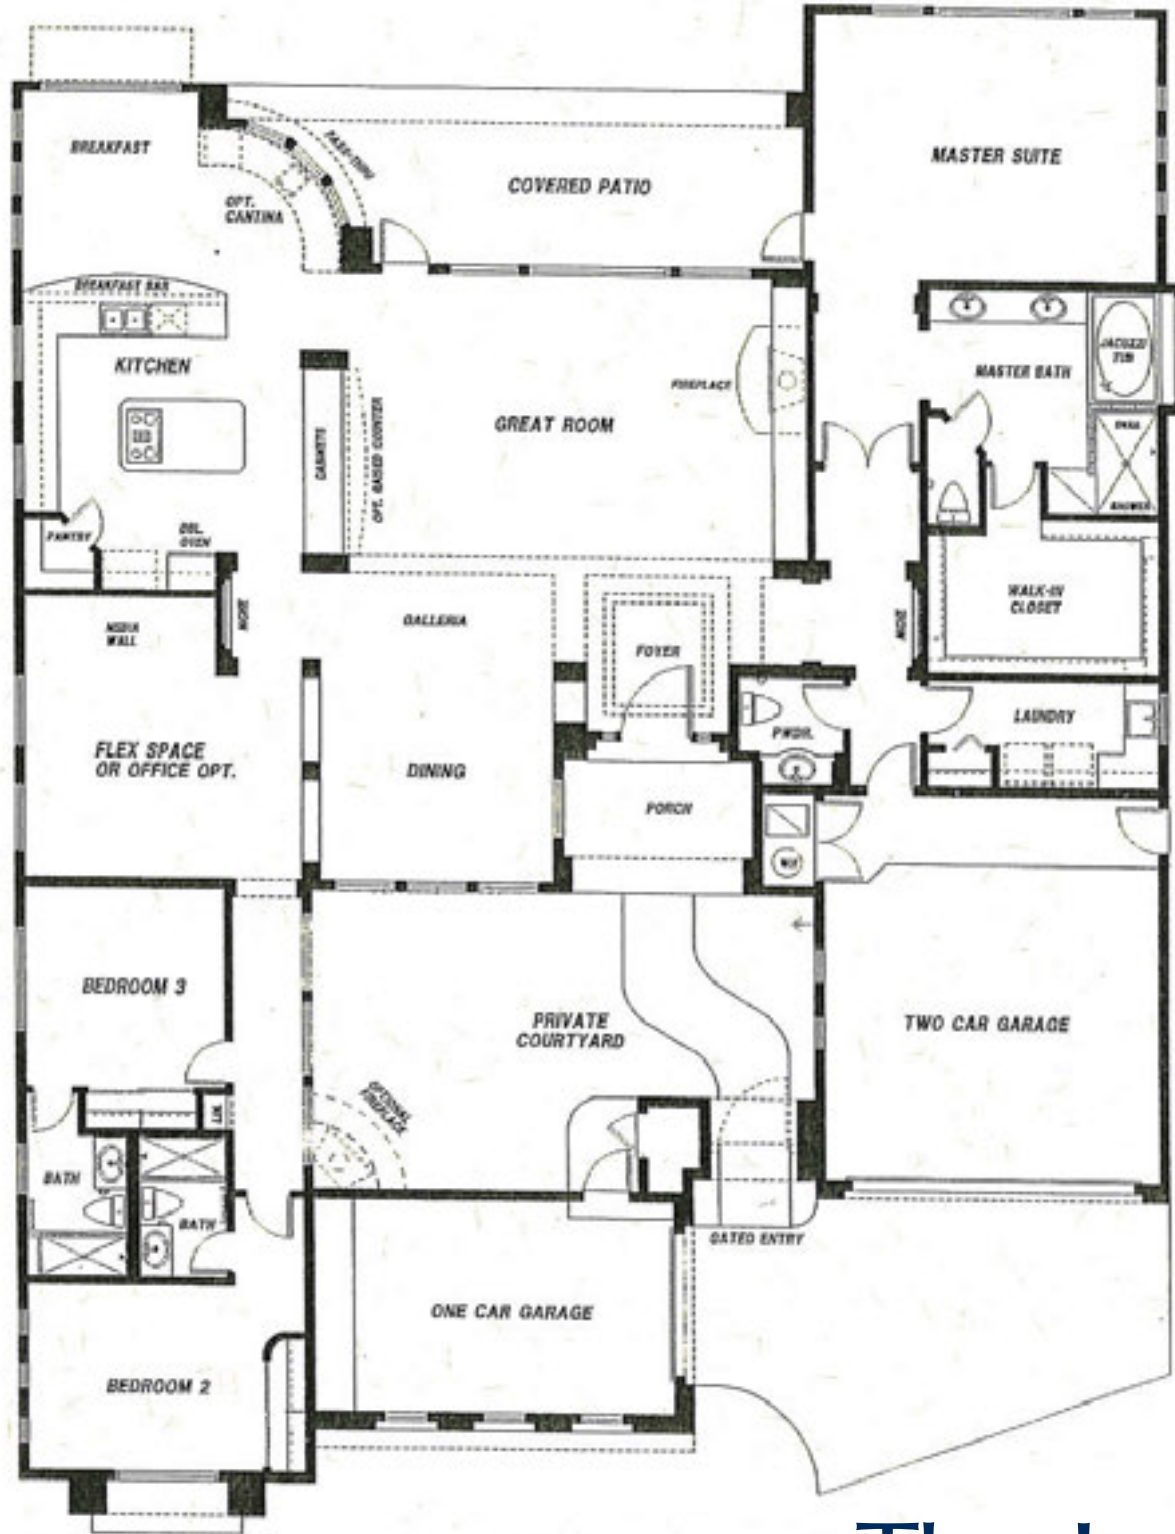

9846 E Peregrine PL  
Scottsdale, Arizona 85262

# Legend Trails

Kachina Model