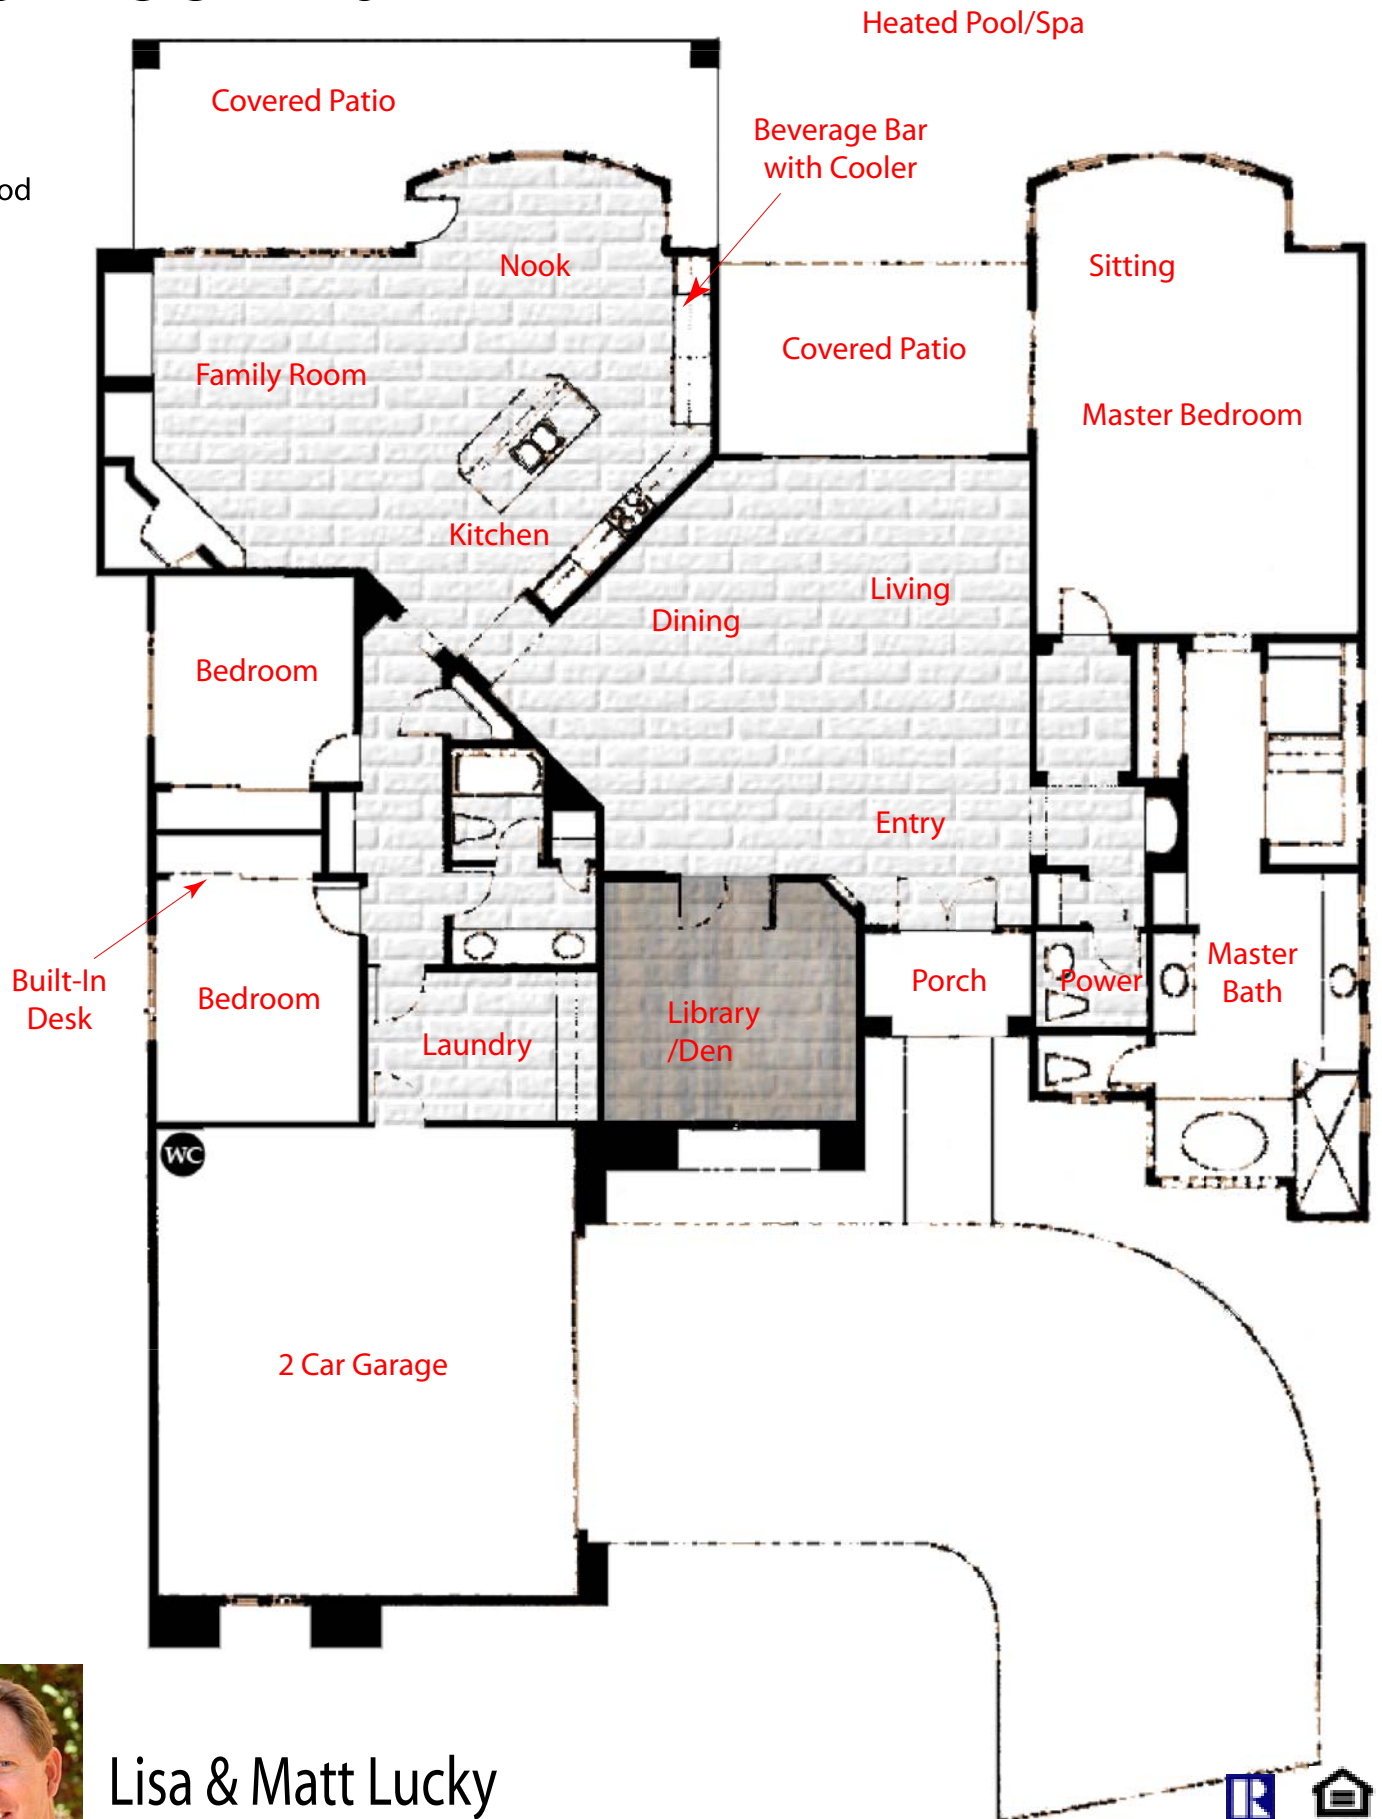

Opala Floor Plan

Tile

Wood

Lisa & Matt Lucky

Mobile 602 320-8415

Office 480 473-5486

www.LisaLucky.com

RUSS LYON REALTY COMPANY