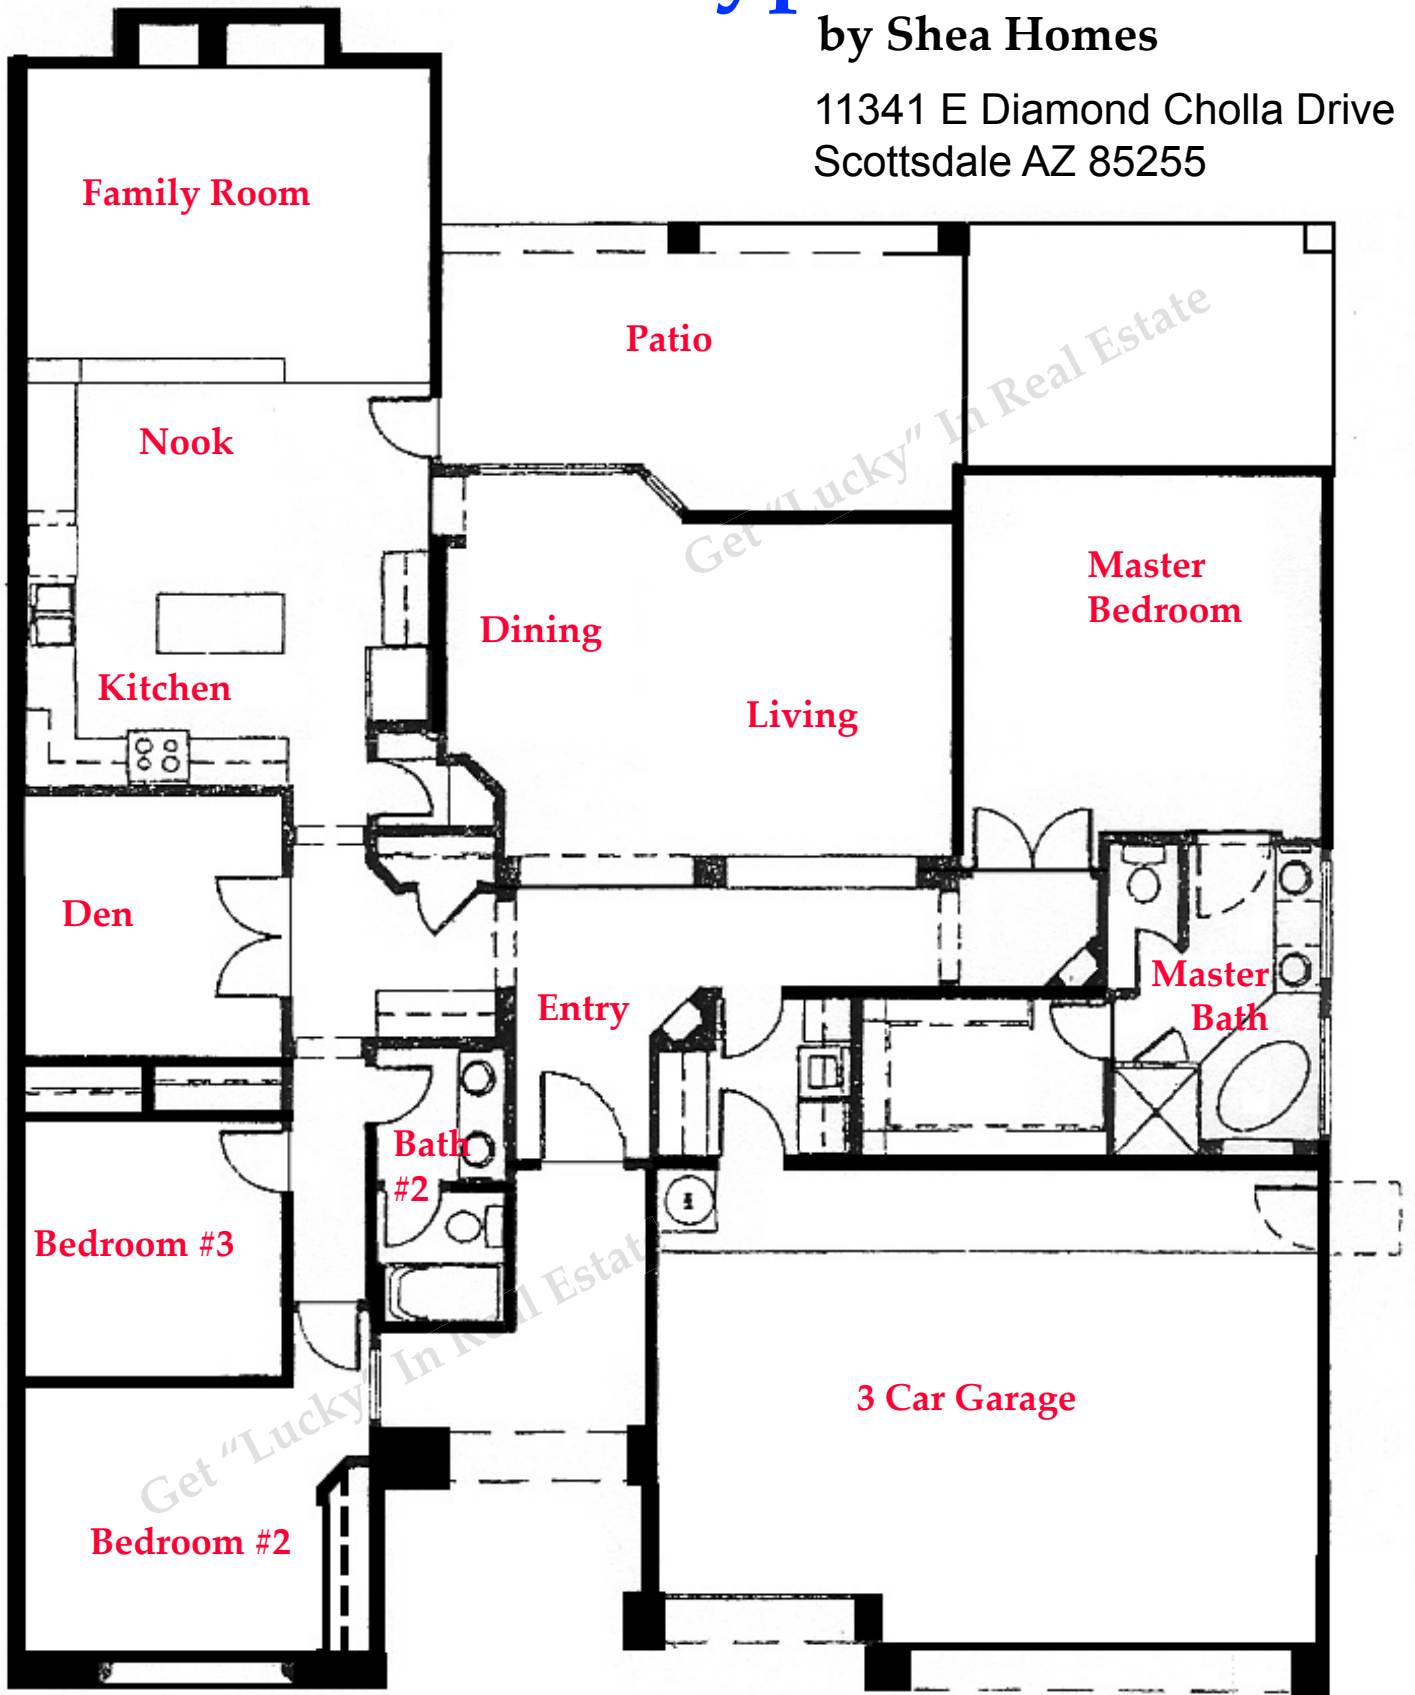

# Cypress Floor Plan

by Shea Homes

11341 E Diamond Cholla Drive  
Scottsdale AZ 85255

**Lisa & Matt Lucky**

Lisa: 602.320.8415

Matt: 480.390.0445

Visit <http://LisaLucky.com>

Get "Lucky" In  
Real Estate