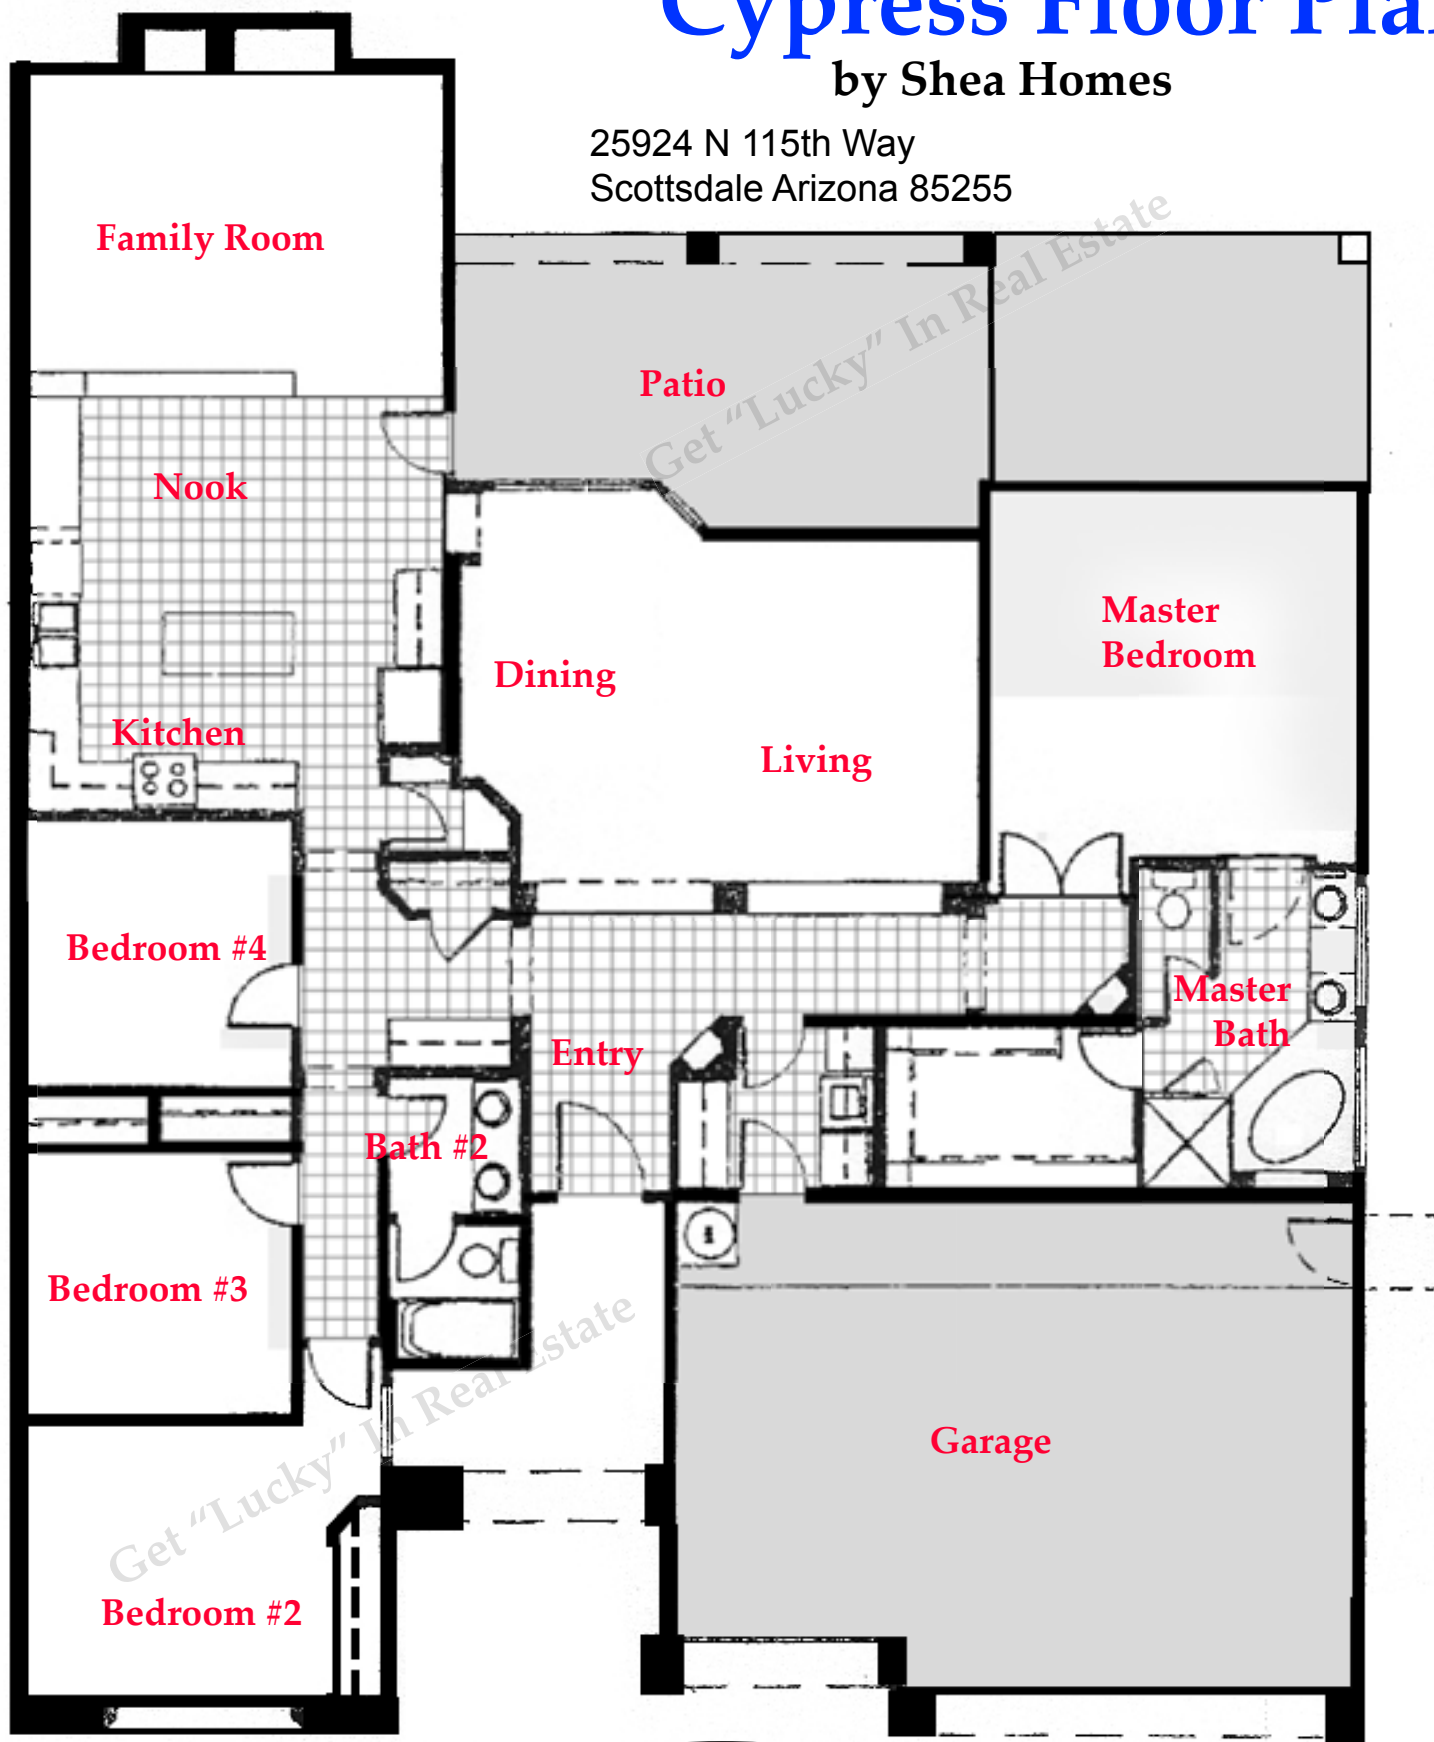

Cypress Floor Plan

by Shea Homes

25924 N 115th Way
Scottsdale Arizona 85255

Lisa & Matt Lucky

Lisa: 602.320.8415

Matt: 480.390.0445

Visit <http://LisaLucky.com>

Get "Lucky" In
Real Estate