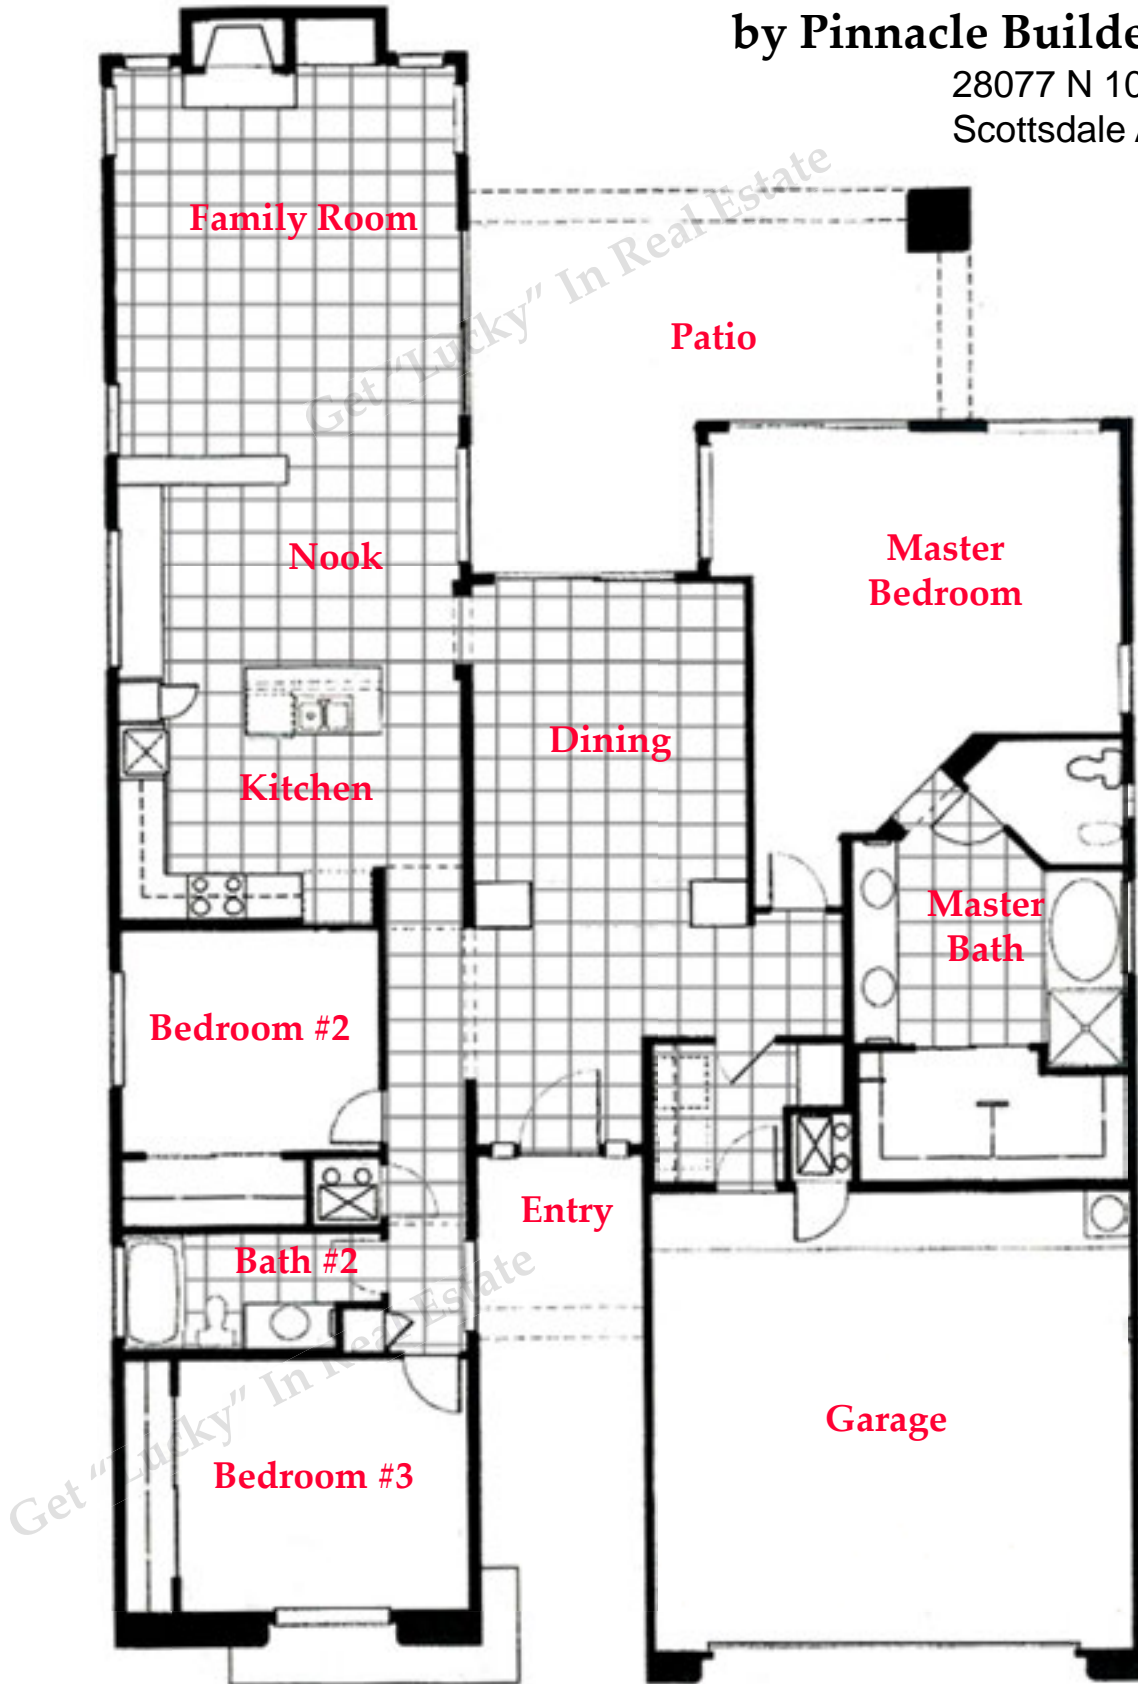

Silver Cholla Floor Plan

by Pinnacle Builders

28077 N 108th Way
Scottsdale Arizona 85262

Lisa & Matt Lucky

Lisa: 602.320.8415

Matt: 480.390.0445

Visit <http://LisaLucky.com>

Get "Lucky" In
Real Estate