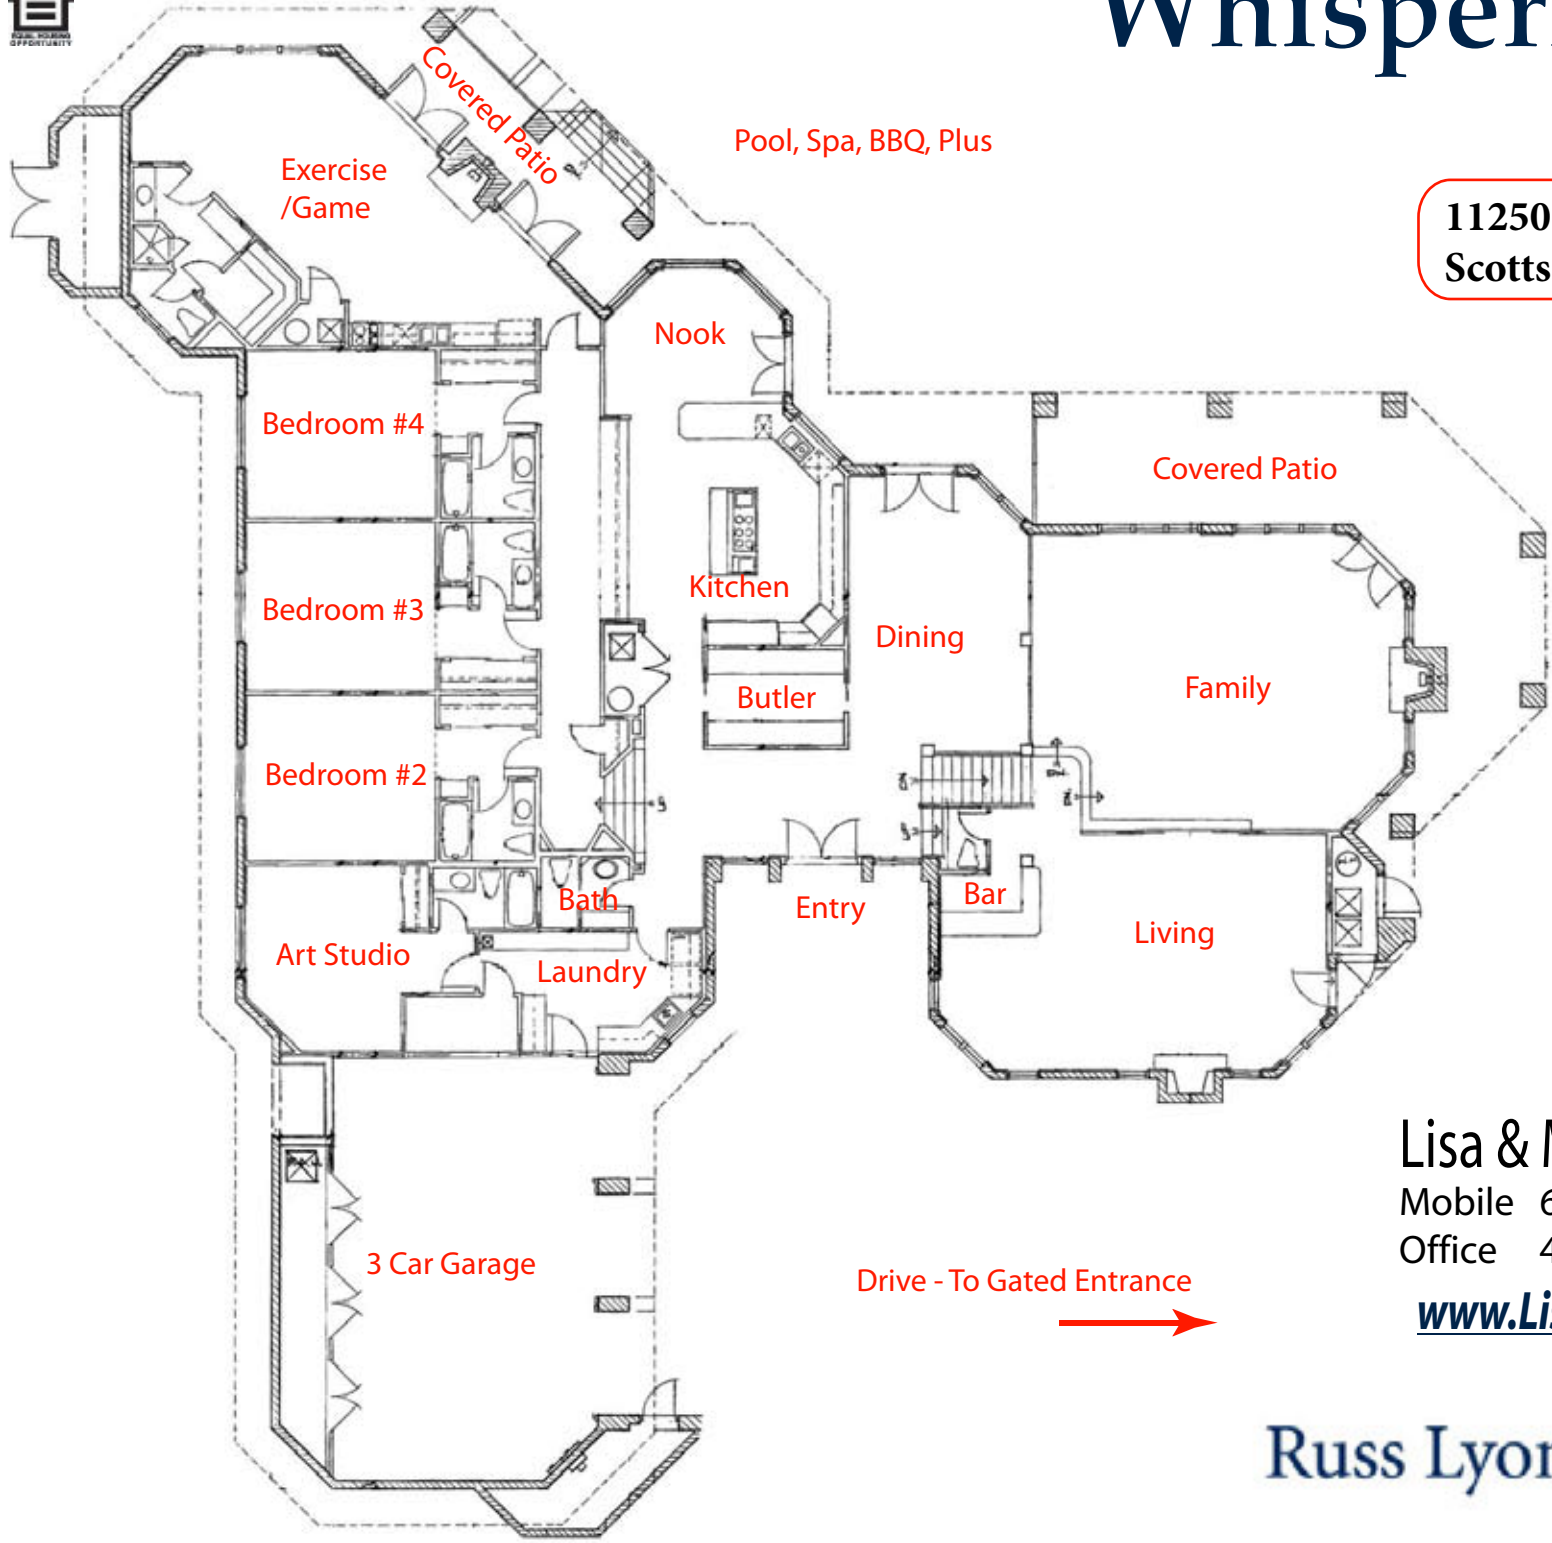

Whispering Ridge

at Troon Village

11250 E Whispering Ridge Way
Scottsdale, Arizona 85255

Get "Lucky" In
Real Estate

North Scottsdale

Main Level

Lisa & Matt Lucky
Mobile 602 320-8415
Office 480 473-5486
www.LisaLucky.com