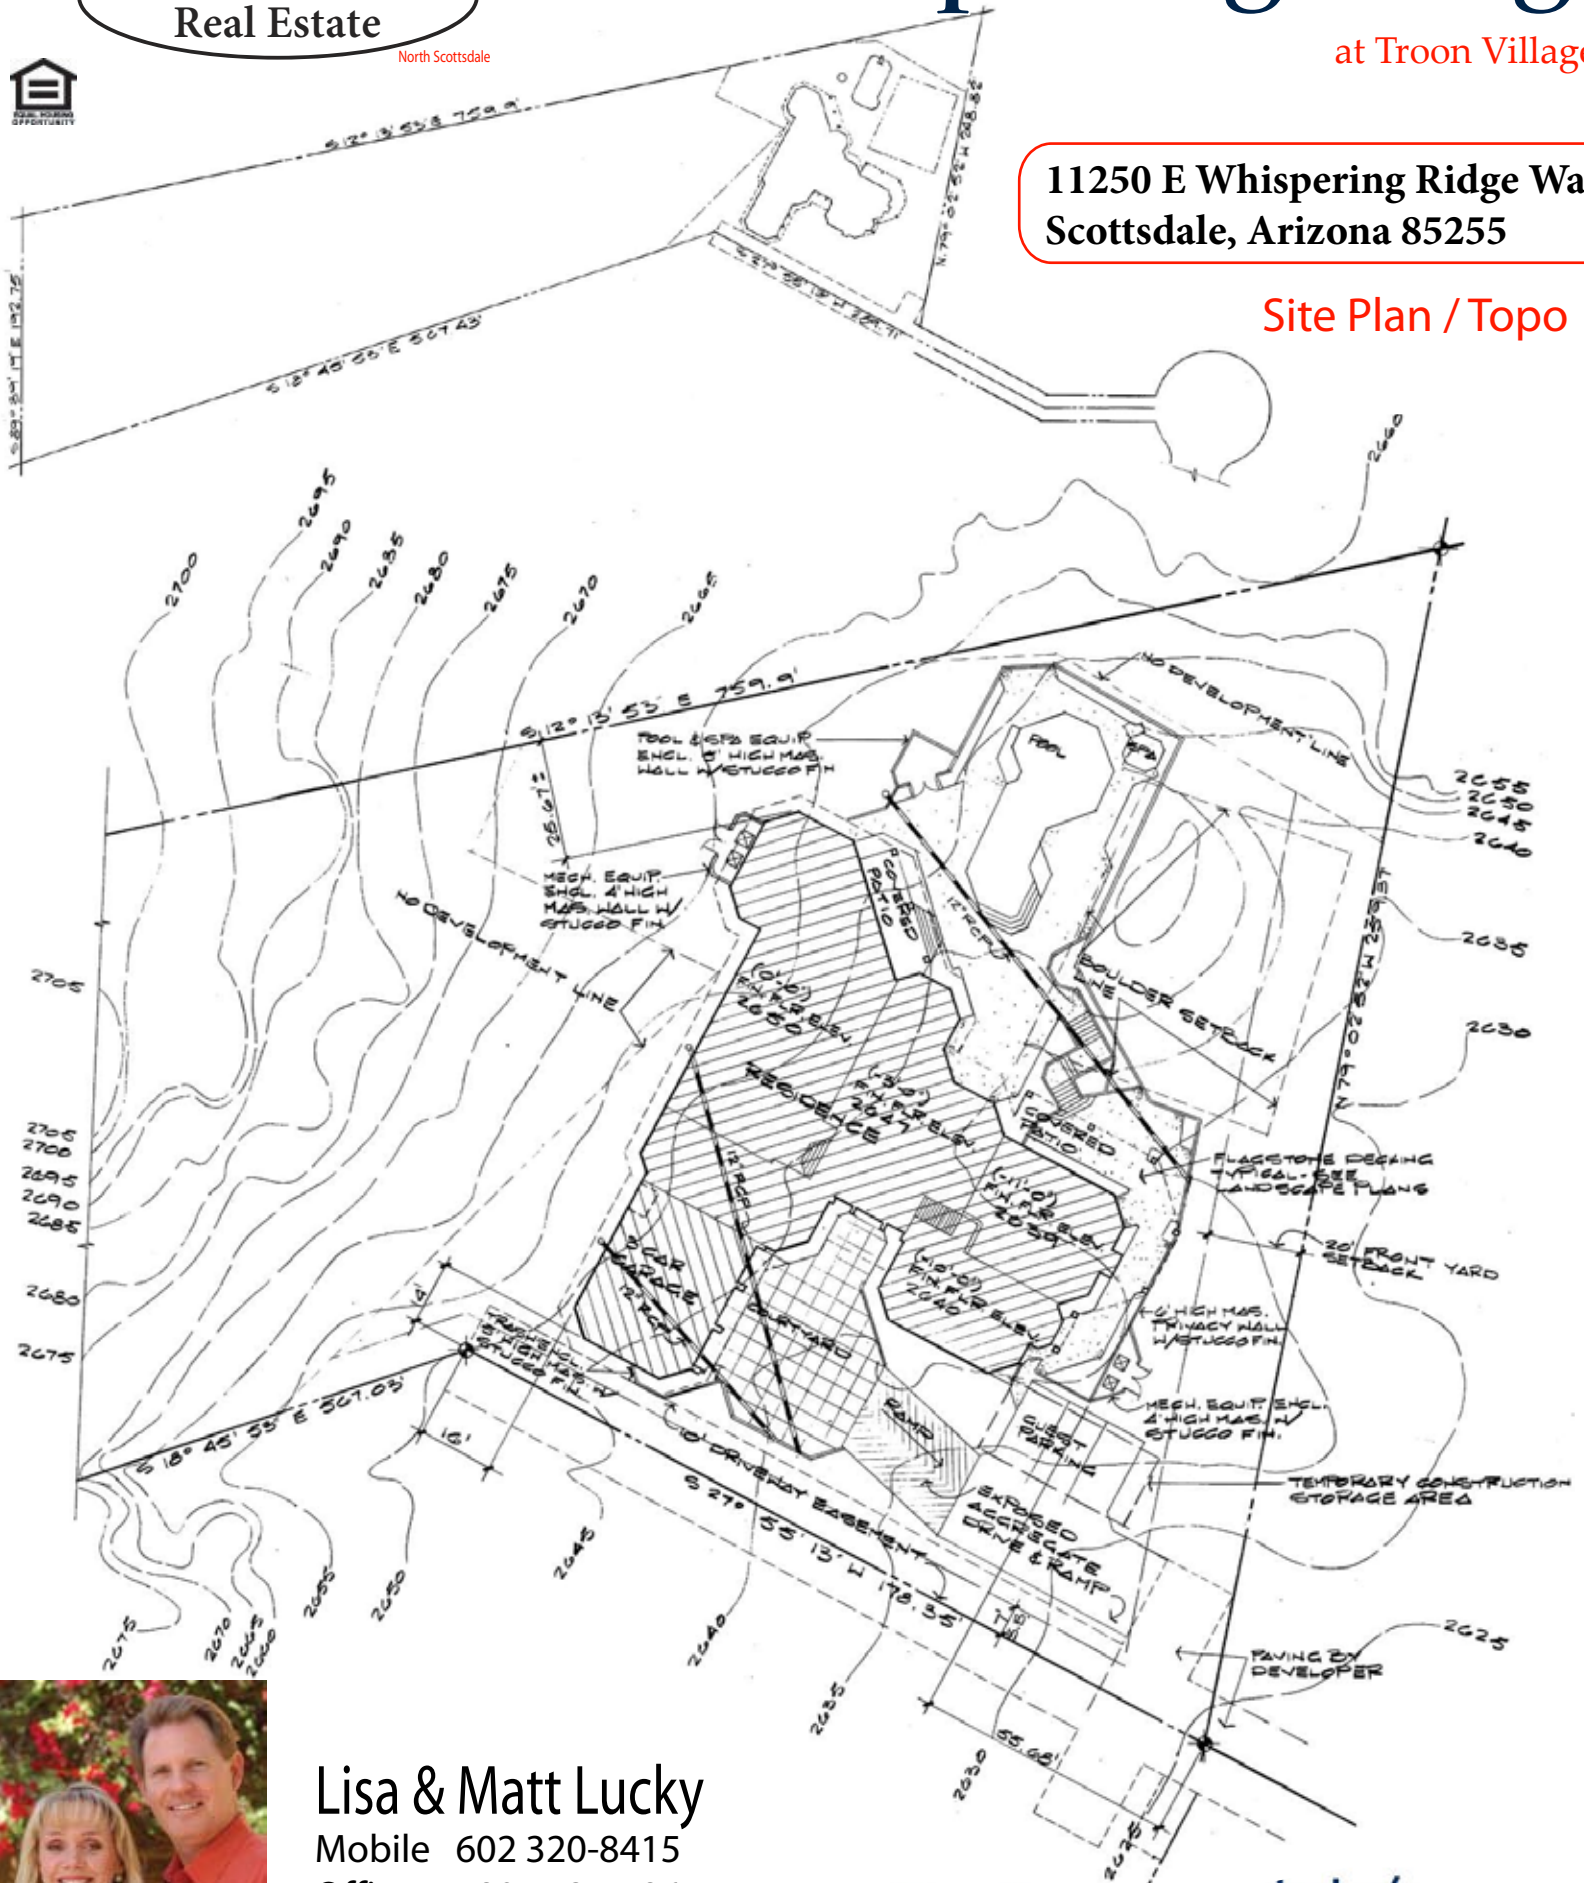

# Whispering Ridge

at Tron Village

11250 E Whispering Ridge Way  
Scottsdale, Arizona 85255

Site Plan / Topo

**Lisa & Matt Lucky**

Mobile 602 320-8415

Office 480 473-5486

[www.LisaLucky.com](http://www.LisaLucky.com)