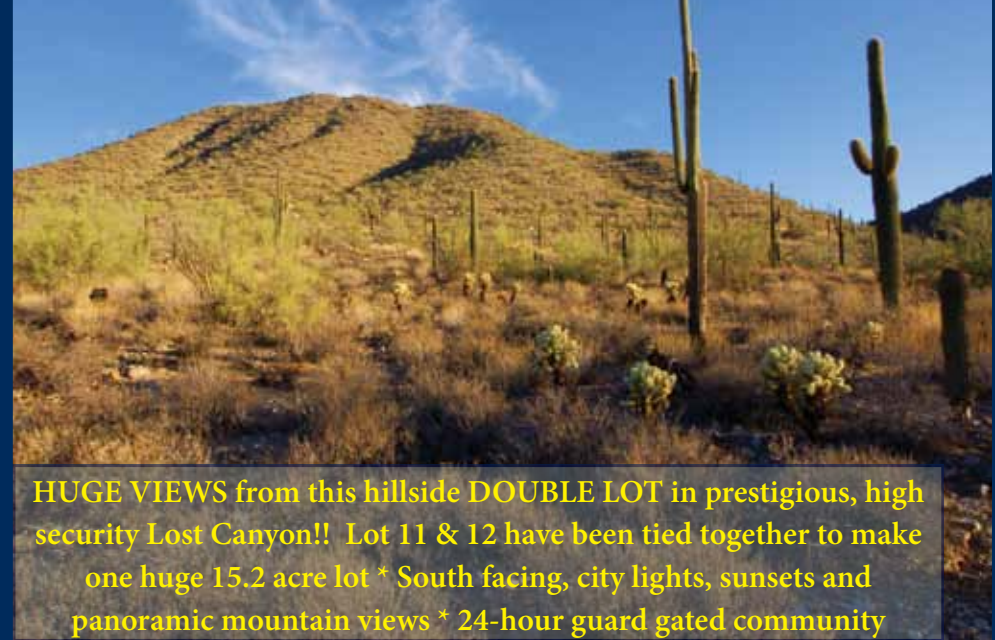

Troon Village

Troon Mountain in front and desert vistas in back. Wonderful sunrise and sunsets. Views of McDowell Mountains, Four Peaks, Continental Mountains and the State land that's marked for preservation.

Lost Canyon

HUGE VIEWS from this hillside DOUBLE LOT in prestigious, high security Lost Canyon!! Lot 11 & 12 have been tied together to make one huge 15.2 acre lot * South facing, city lights, sunsets and panoramic mountain views * 24-hour guard gated community

Casas de Pasas

This spectacular lot sits at the end of the cul-de-sac with breathtaking views down to the valley with great city lights and sunset views. The lot is a little over 3 acres and gently slopes to the south.

Lisa & Matt Lucky
602 320-8415
LisaLucky.com

Pinnacle Canyon

Custom homesite in the prestigious gate community of Pinnacle Canyon at Troon North. This flag lot enjoys a peaceful setting with mountain views. Building envelope is approx. 20,000sq.ft