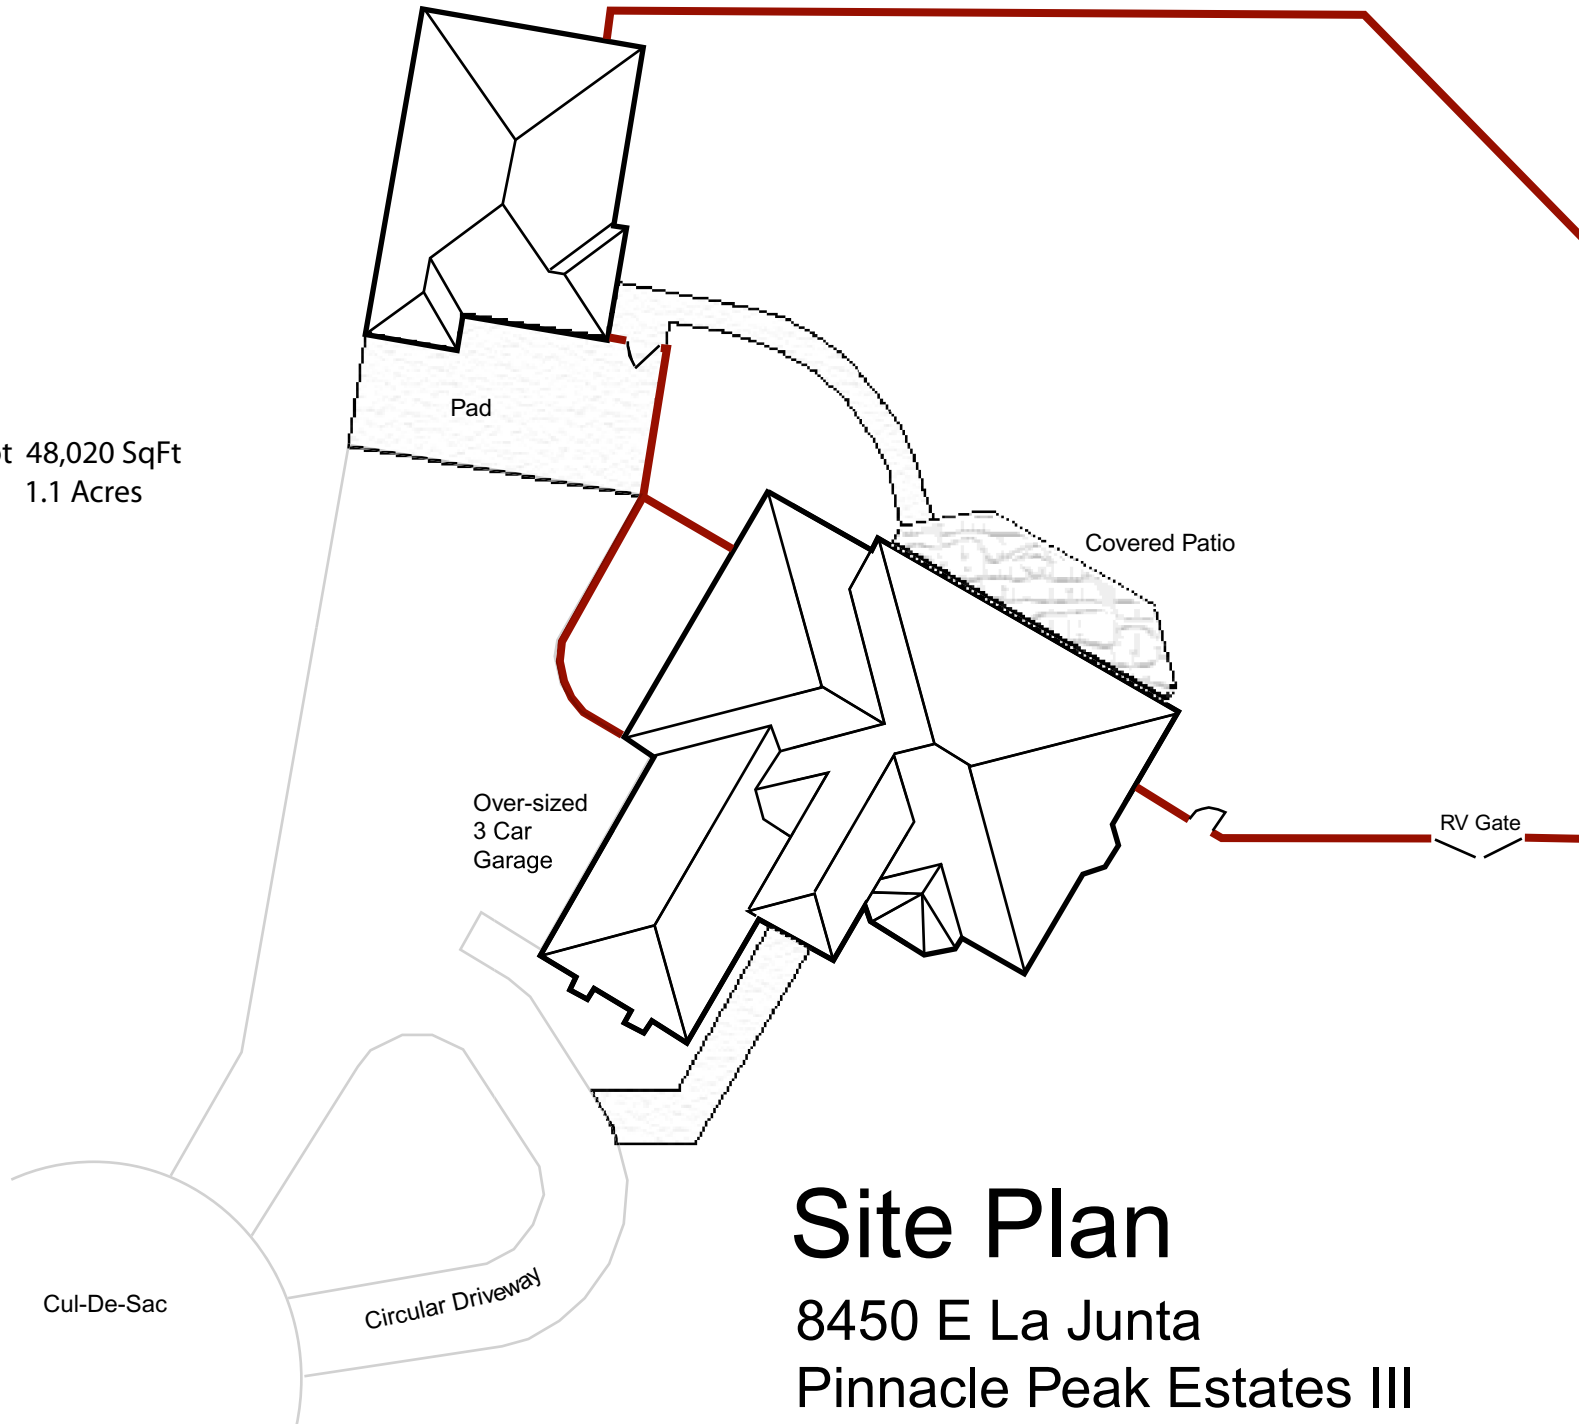

RUSS LYON REALTY COMPANY

Since 1947 - Our name is synonymous with fine properties.

Get "Lucky" In
Real Estate

Lot 48,020 SqFt
1.1 Acres

Site Plan

8450 E La Junta

Pinnacle Peak Estates III

Lisa & Matt Lucky