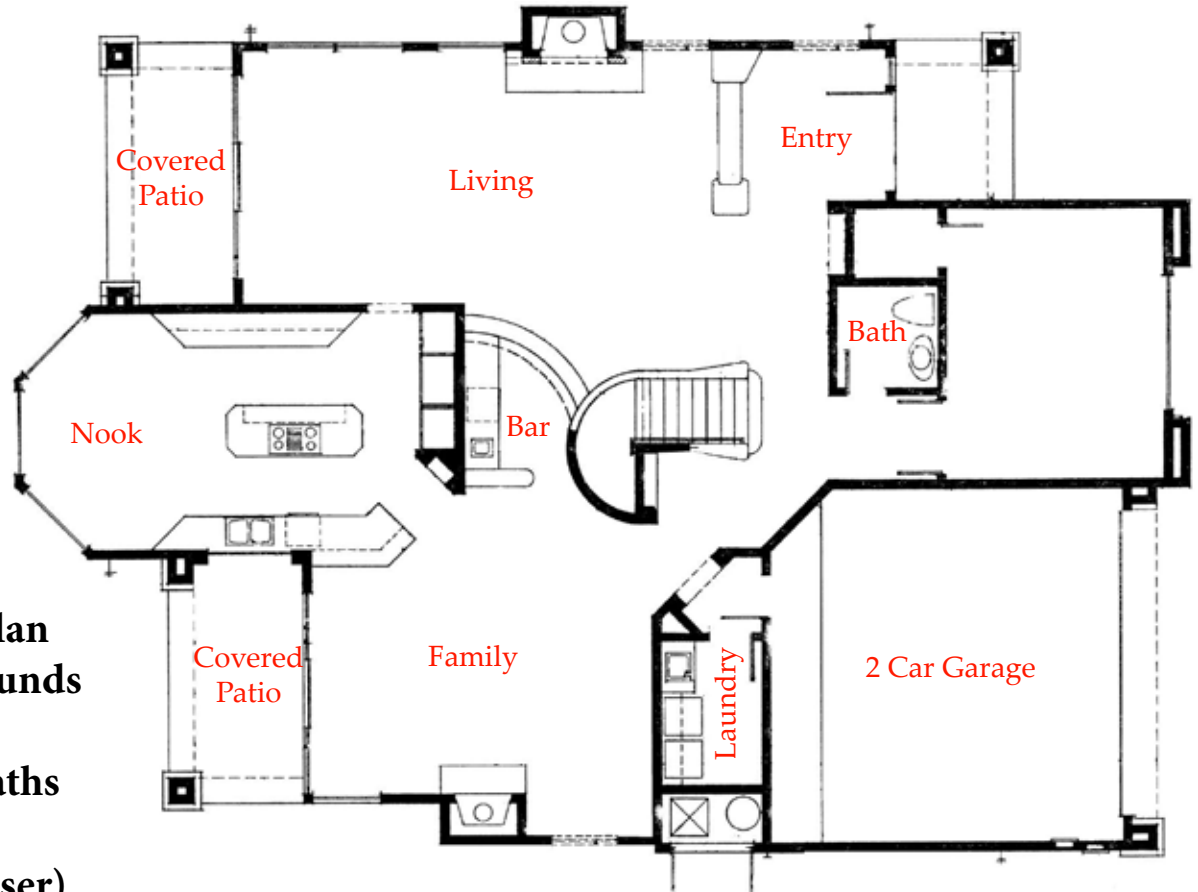

Get "Lucky" In
Real Estate

North Scottsdale

Whispering Ridge

24350 N Whispering Ridge Way Unit # 59
Scottsdale, Arizona 85255

at Troon Village

"Summit" Floor Plan
by Geoffrey H. Edmunds

4 Bedrooms, 2.5 Baths

3,784 Sq Ft (Appraiser)

Lisa & Matt Lucky

Mobile 602 320-8415

Office 480 473-5486

www.LisaLucky.com