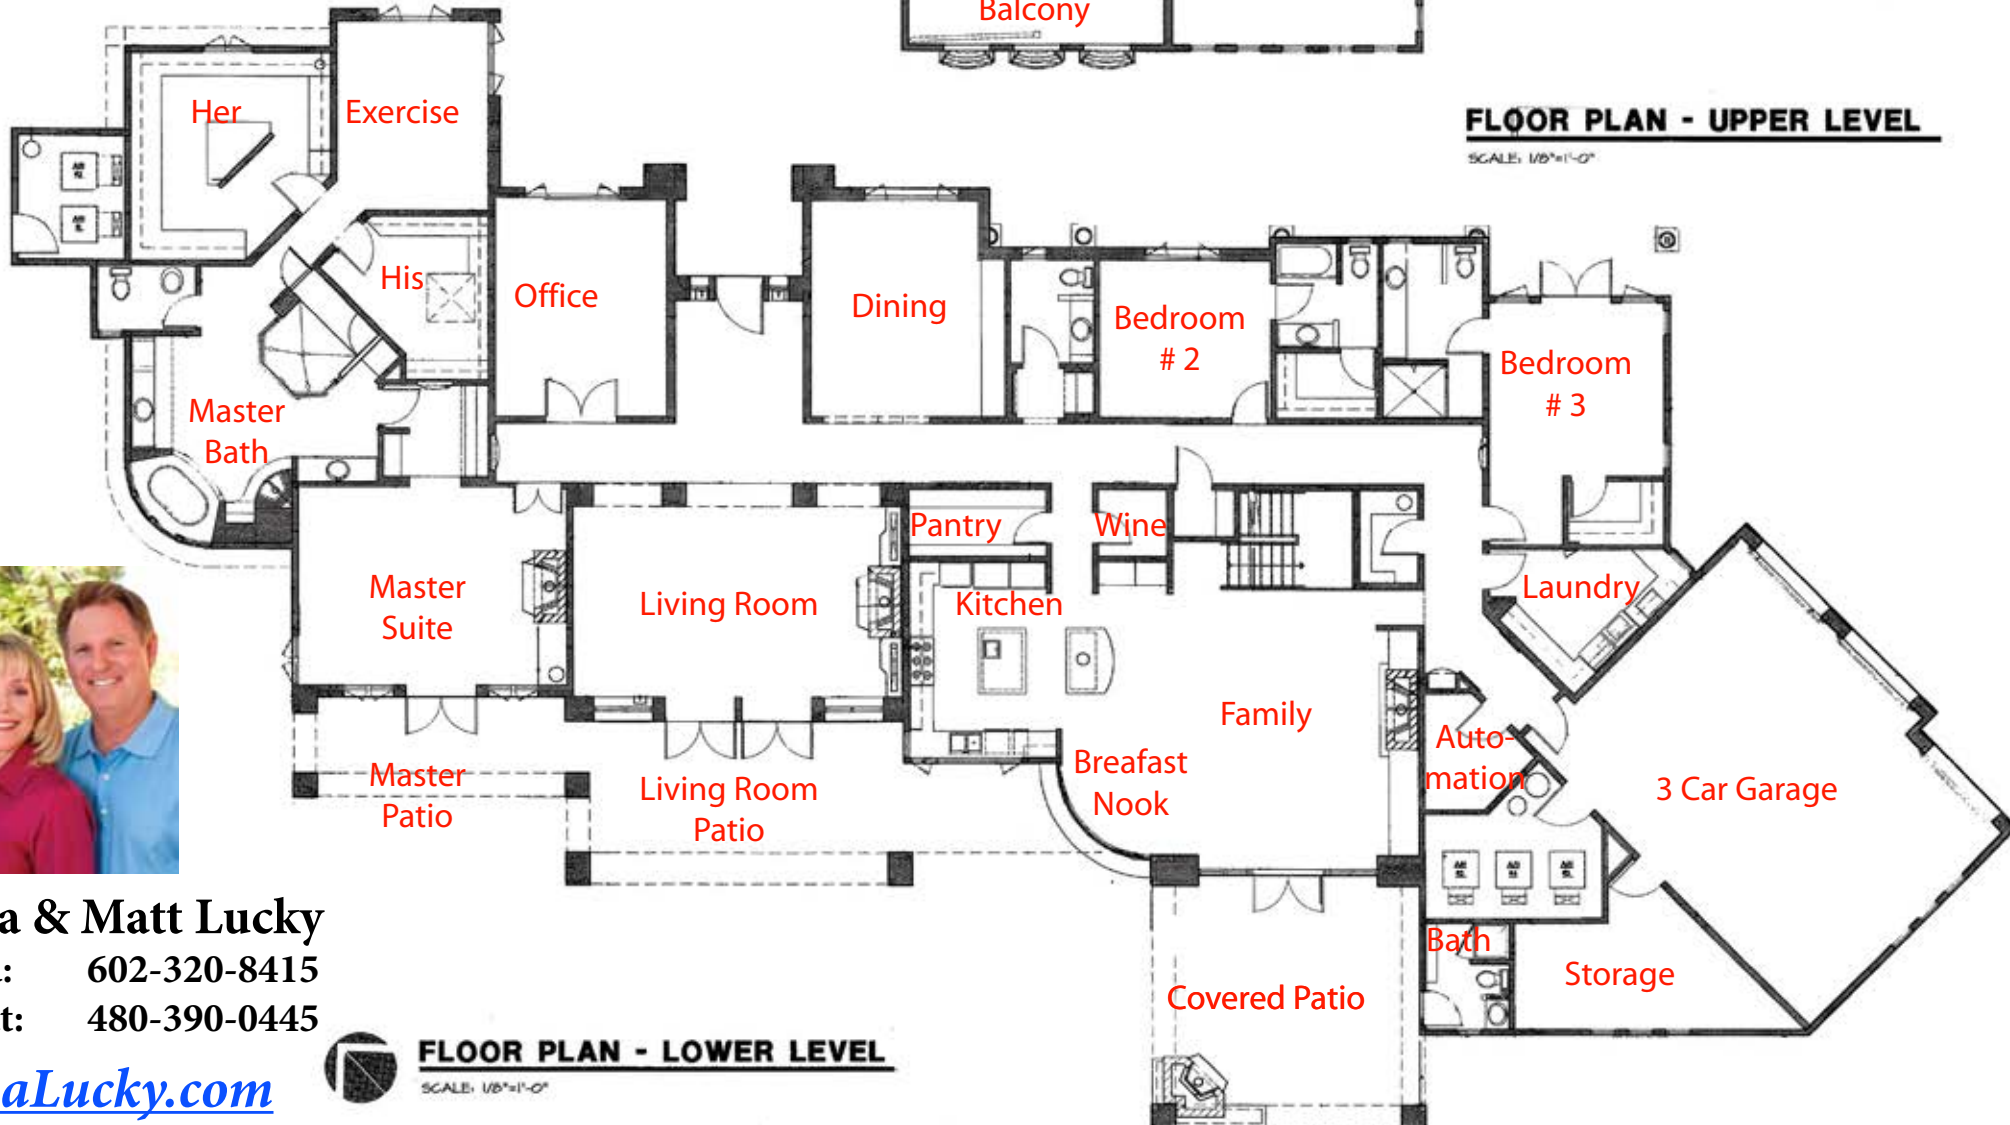

Get "Lucky" In
Real Estate

North Scottsdale

Canyon Heights

* Gated Community at the
end of Pinnacle Peak Road

22808 N Via Ventosa
Scottsdale, Arizona 85255

Russ Lyon | Sotheby's
INTERNATIONAL REALTY

FLOOR PLAN - UPPER LEVEL

SCALE: 1/8"=1'-0"

FLOOR PLAN - LOWER LEVEL

SCALE: 1/8"=1'-0"

Lisa & Matt Lucky

Lisa: 602-320-8415

Matt: 480-390-0445

LisaLucky.com