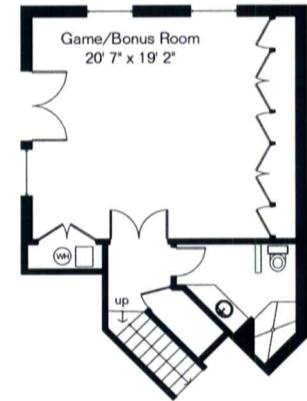

24220 N 112th PI

Presented by Lisa & Matt Lucky
 Russ Lyon Sotheby's International Realty
 (602) 320-8415

The square footages and room size information are deemed to be reliable but are not guaranteed and should be independently verified.

You can arrange your furniture in this home by going to www.floorplansfirst.com

Ramada is farther from house than shown

Spa
 Pool Area

Lower Level

Upper Level

Site Visit September 2012

Copyright 2012 Floor Plans First! LLC
 All Rights Reserved.

Living Area 4,633 Sq Ft
 Garage 753 Sq Ft

www.FloorPlansFirst.com

Toll Free (877) 887-1500
 Voice (520) 881-1500
 Fax (520) 791-7701