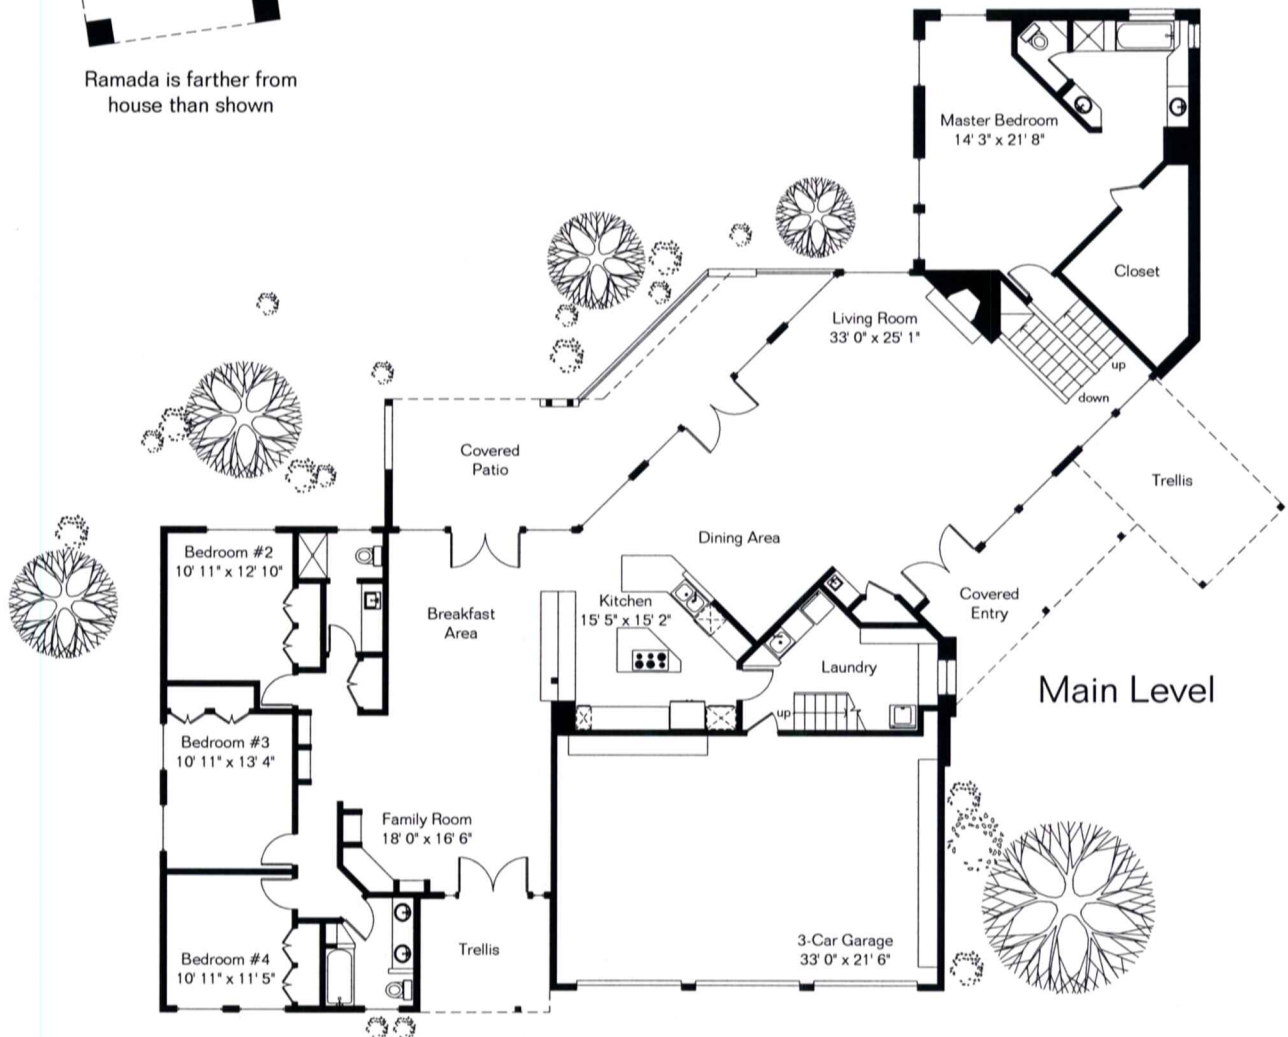

24220 N 112th PI

Presented by Lisa & Matt Lucky
 Russ Lyon Sotheby's International Realty
 (602) 320-8415

The square footages and room size information are deemed to be reliable but are not guaranteed and should be independently verified.

You can arrange your furniture in this home by going to www.floorplansfirst.com

Ramada is farther from house than shown

Spa
 Pool Area

Lower Level

Upper Level

Site Visit September 2012

Copyright 2012 Floor Plans First! LLC
 All Rights Reserved.

Living Area 4,633 Sq Ft
 Garage 753 Sq Ft

www.FloorPlansFirst.com

Toll Free (877) 887-1500
 Voice (520) 881-1500
 Fax (520) 791-7701