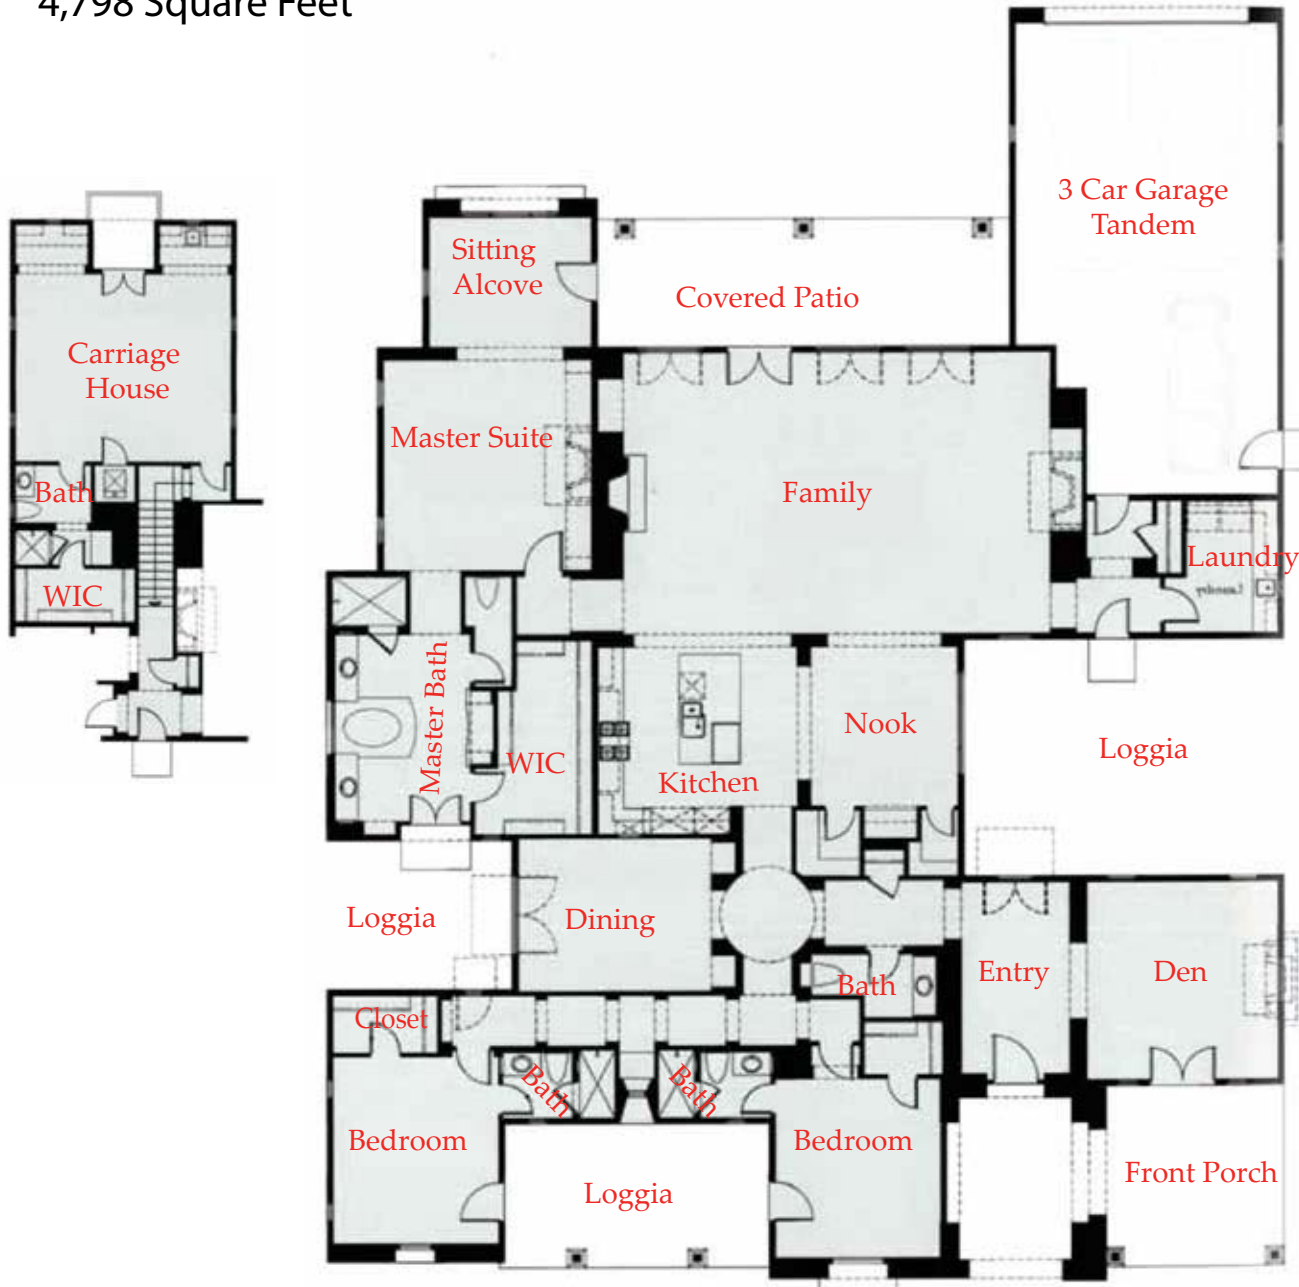

# The Parks at Silverleaf

4 bed, 4.5 bath, 3 Car Garage  
4,798 Square Feet

10139 E Phantom Way  
Scottsdale AZ 85255