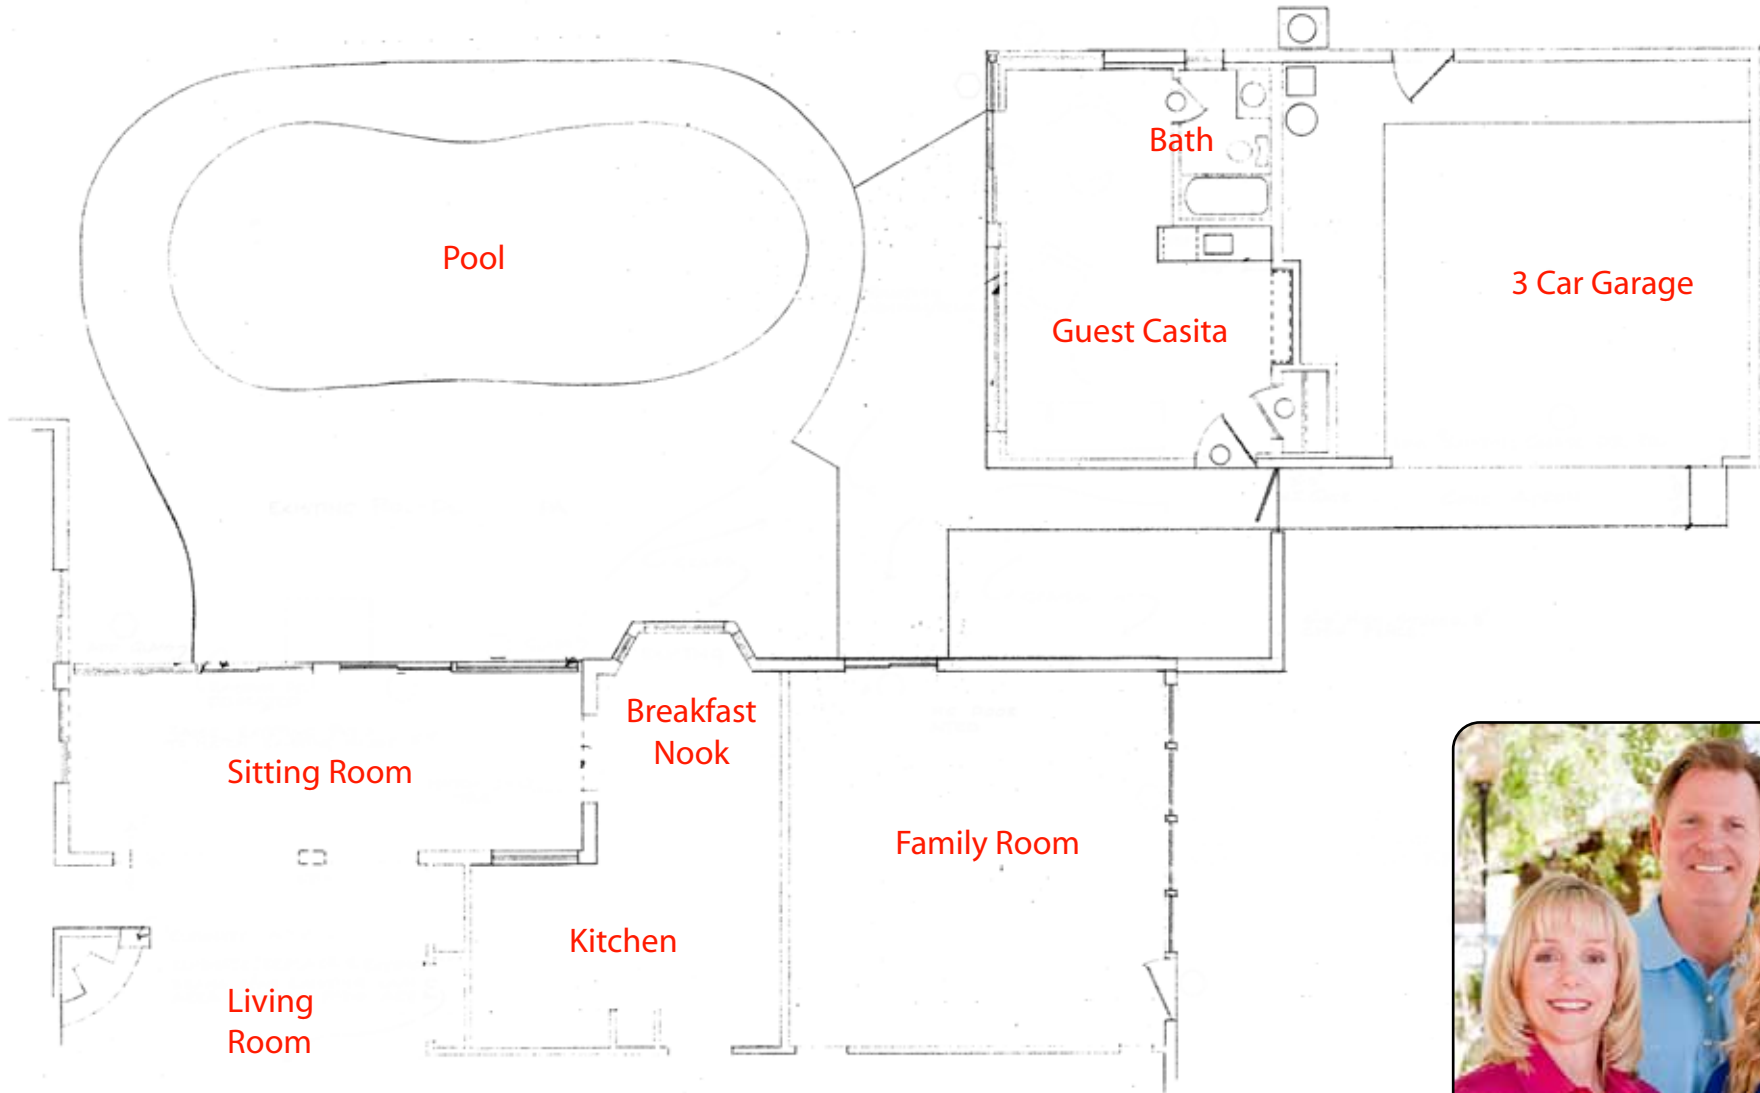

Get *Lucky* In Real Estate
—NORTH SCOTTSDALE—

Pinnacle Peak Country Club

GUEST HOUSE ADDITION PLAN

The Luckys

Lisa: 602-320-8415
Matt: 480-390-0445
Laura: 480-390-5044

22603 N La Senda Drive
Scottsdale, Arizona 85255