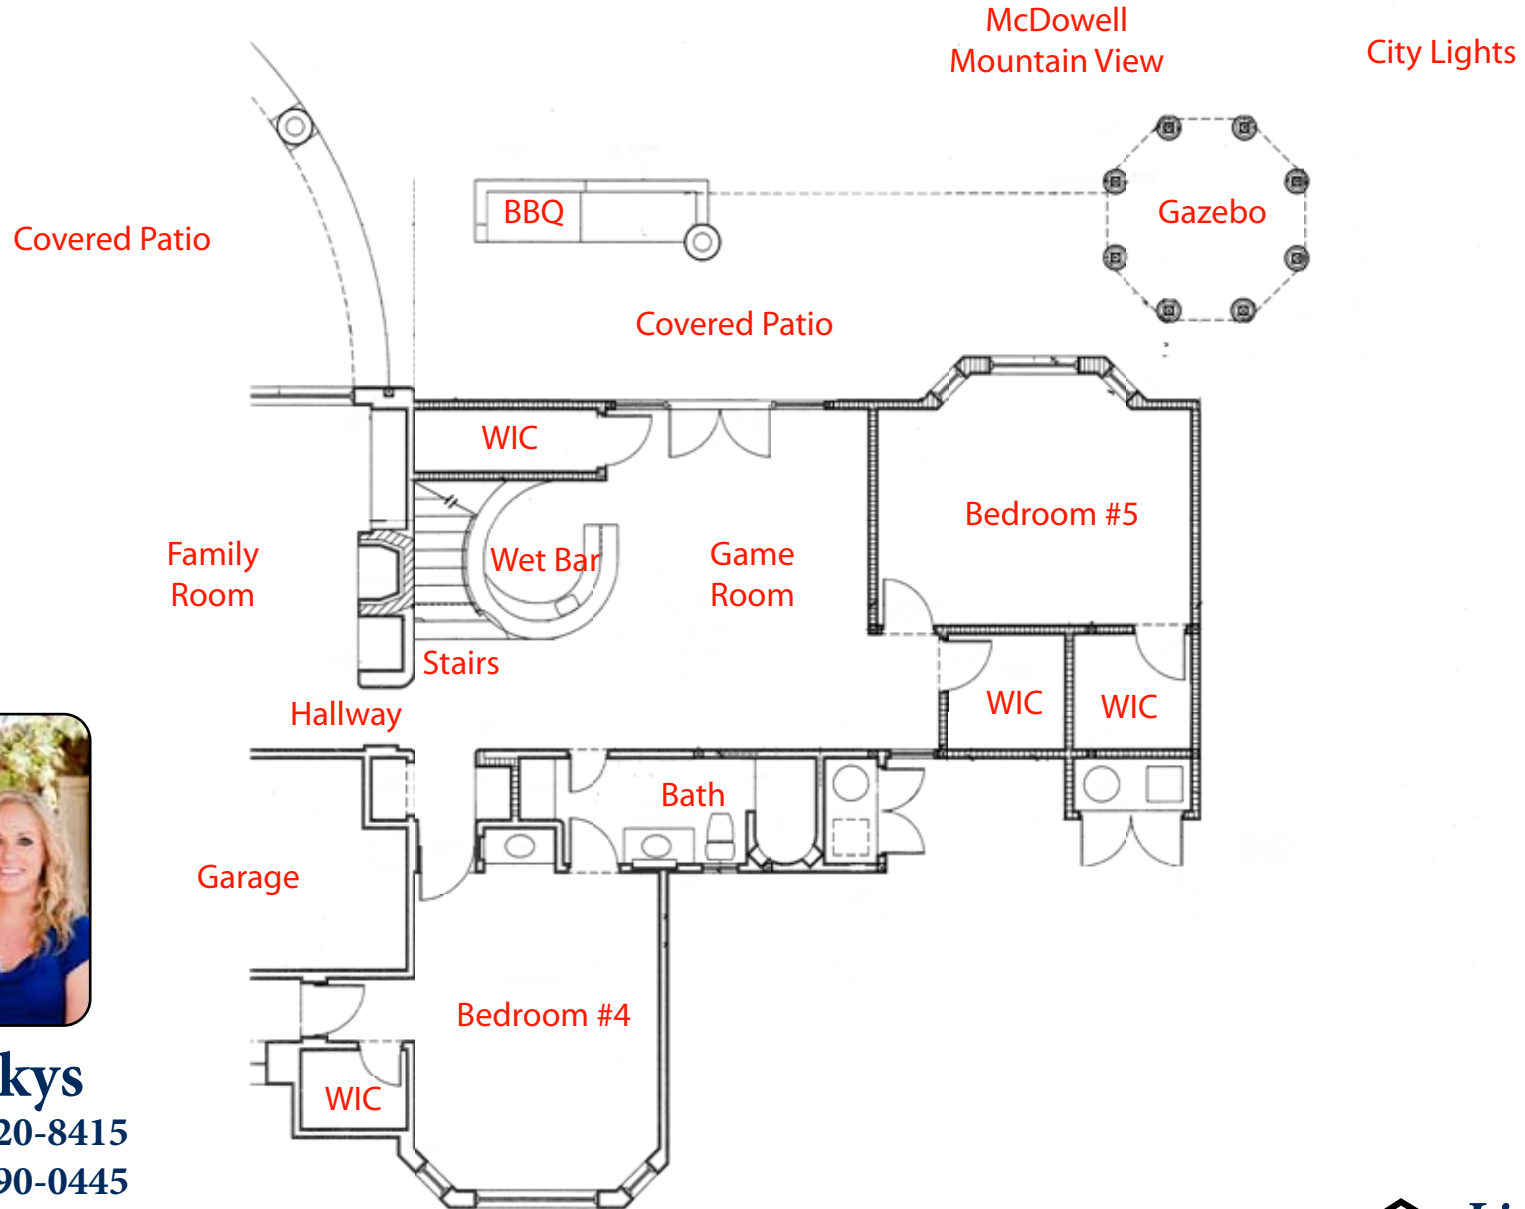

Get *Lucky* In Real Estate
—NORTH SCOTTSDALE—

Pinnacle Peak Heights

WEST WING ADDITION

23222 N Church Road
Scottsdale, Arizona 85255

The Luckys

Lisa: 602-320-8415
Matt: 480-390-0445
Laura: 480-390-5044

LisaLucky.com