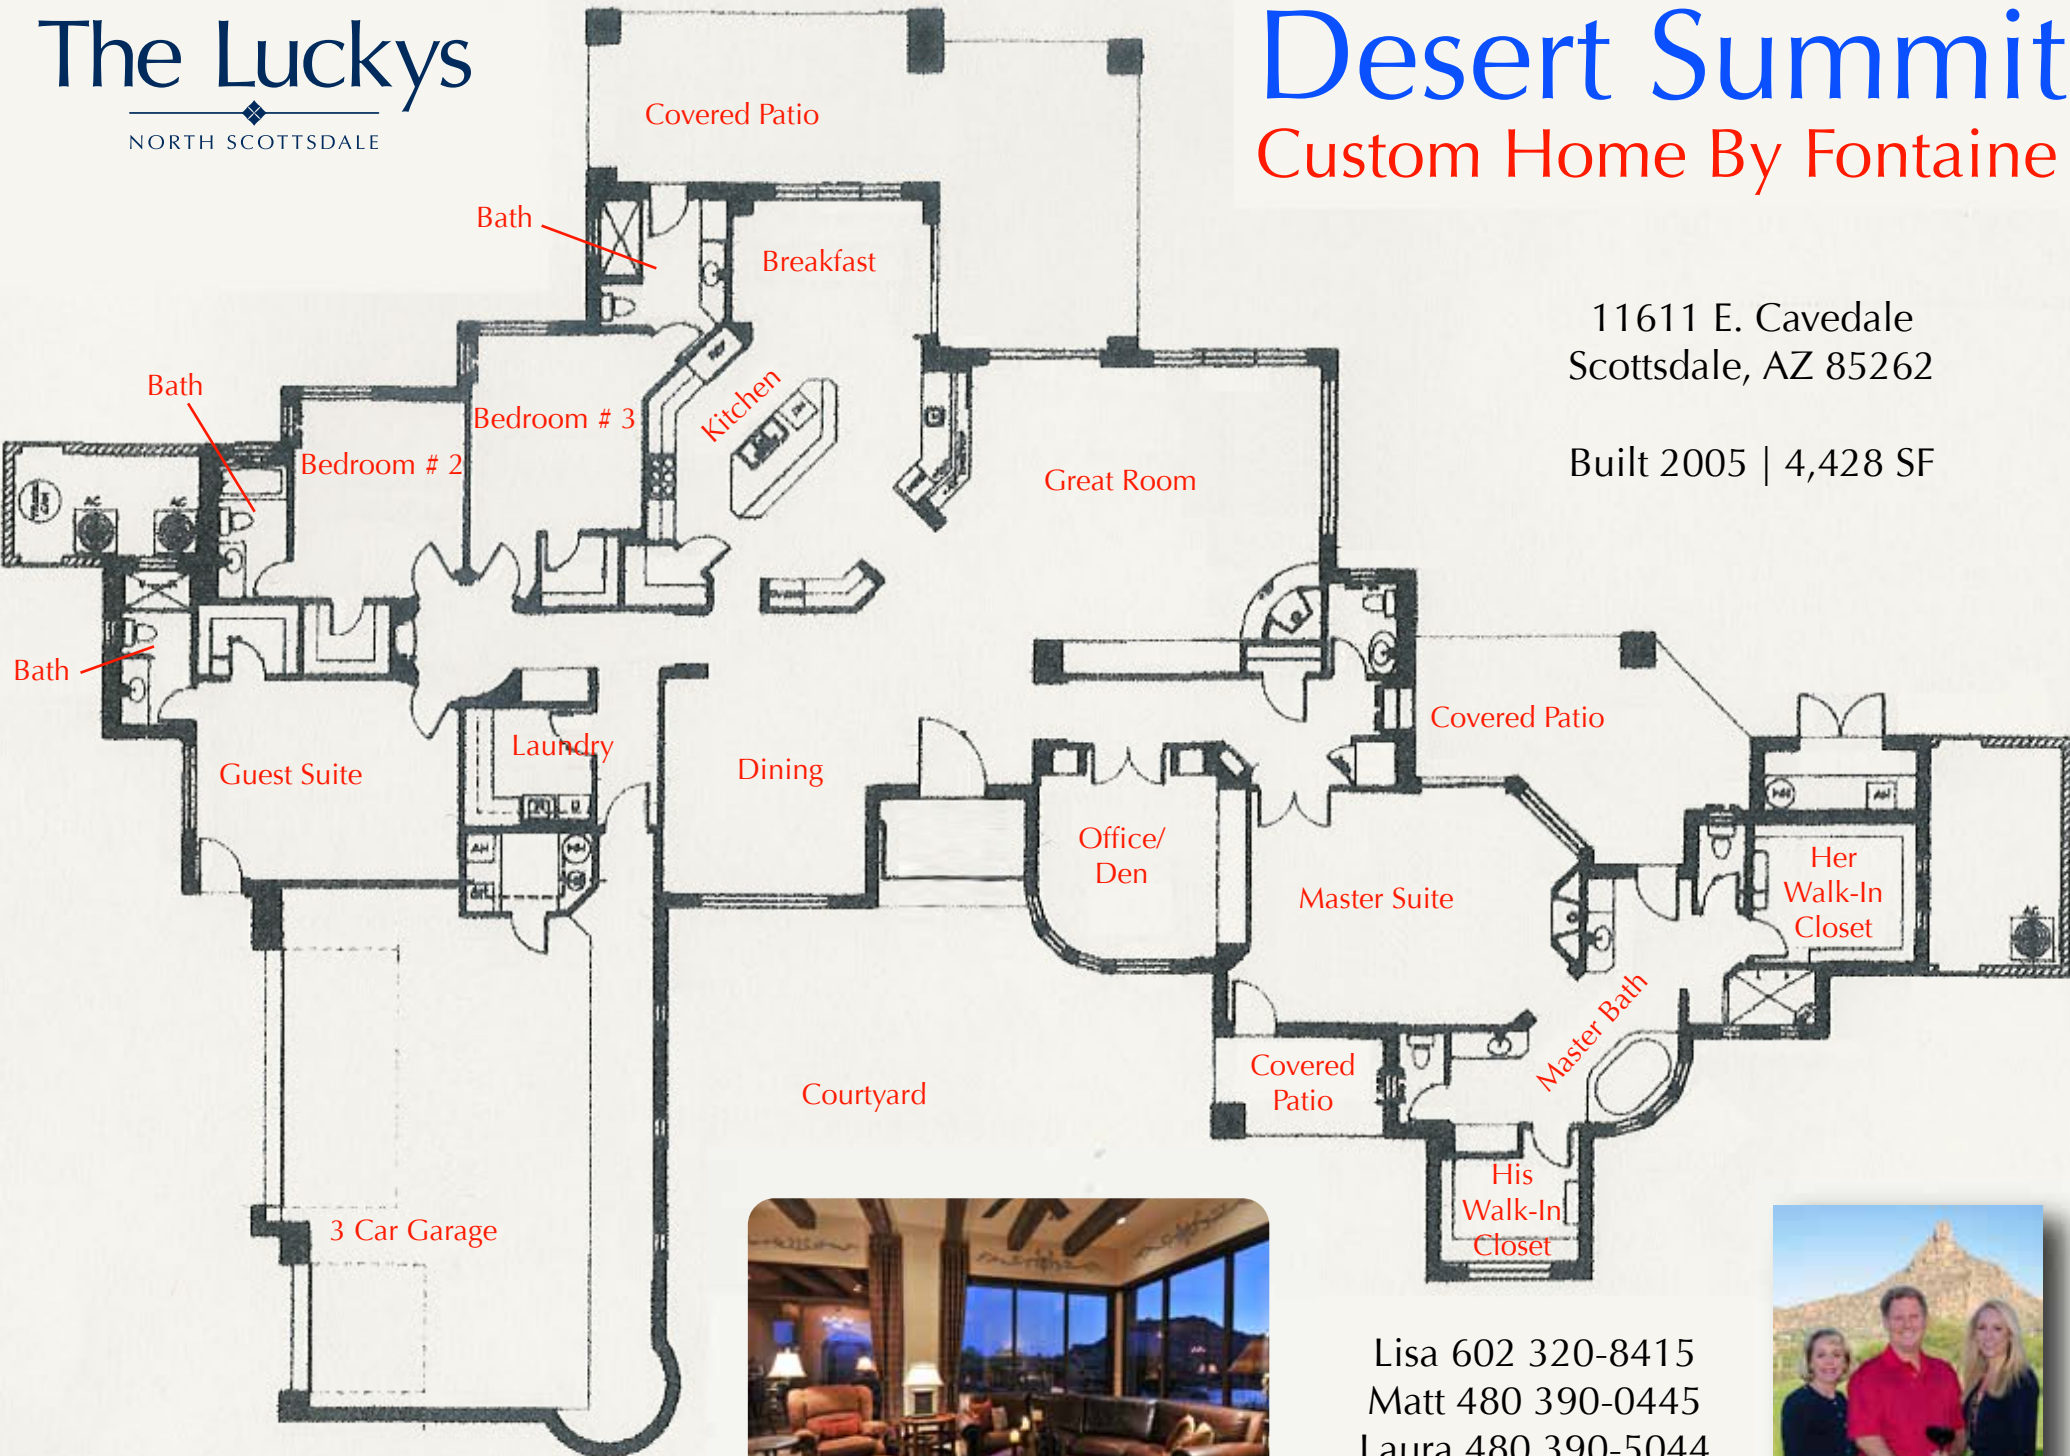

Desert Summit Custom Home By Fontaine

11611 E. Cavedale
Scottsdale, AZ 85262

Built 2005 | 4,428 SF

Lisa 602 320-8415
Matt 480 390-0445
Laura 480 390-5044

www.LisaLucky.com