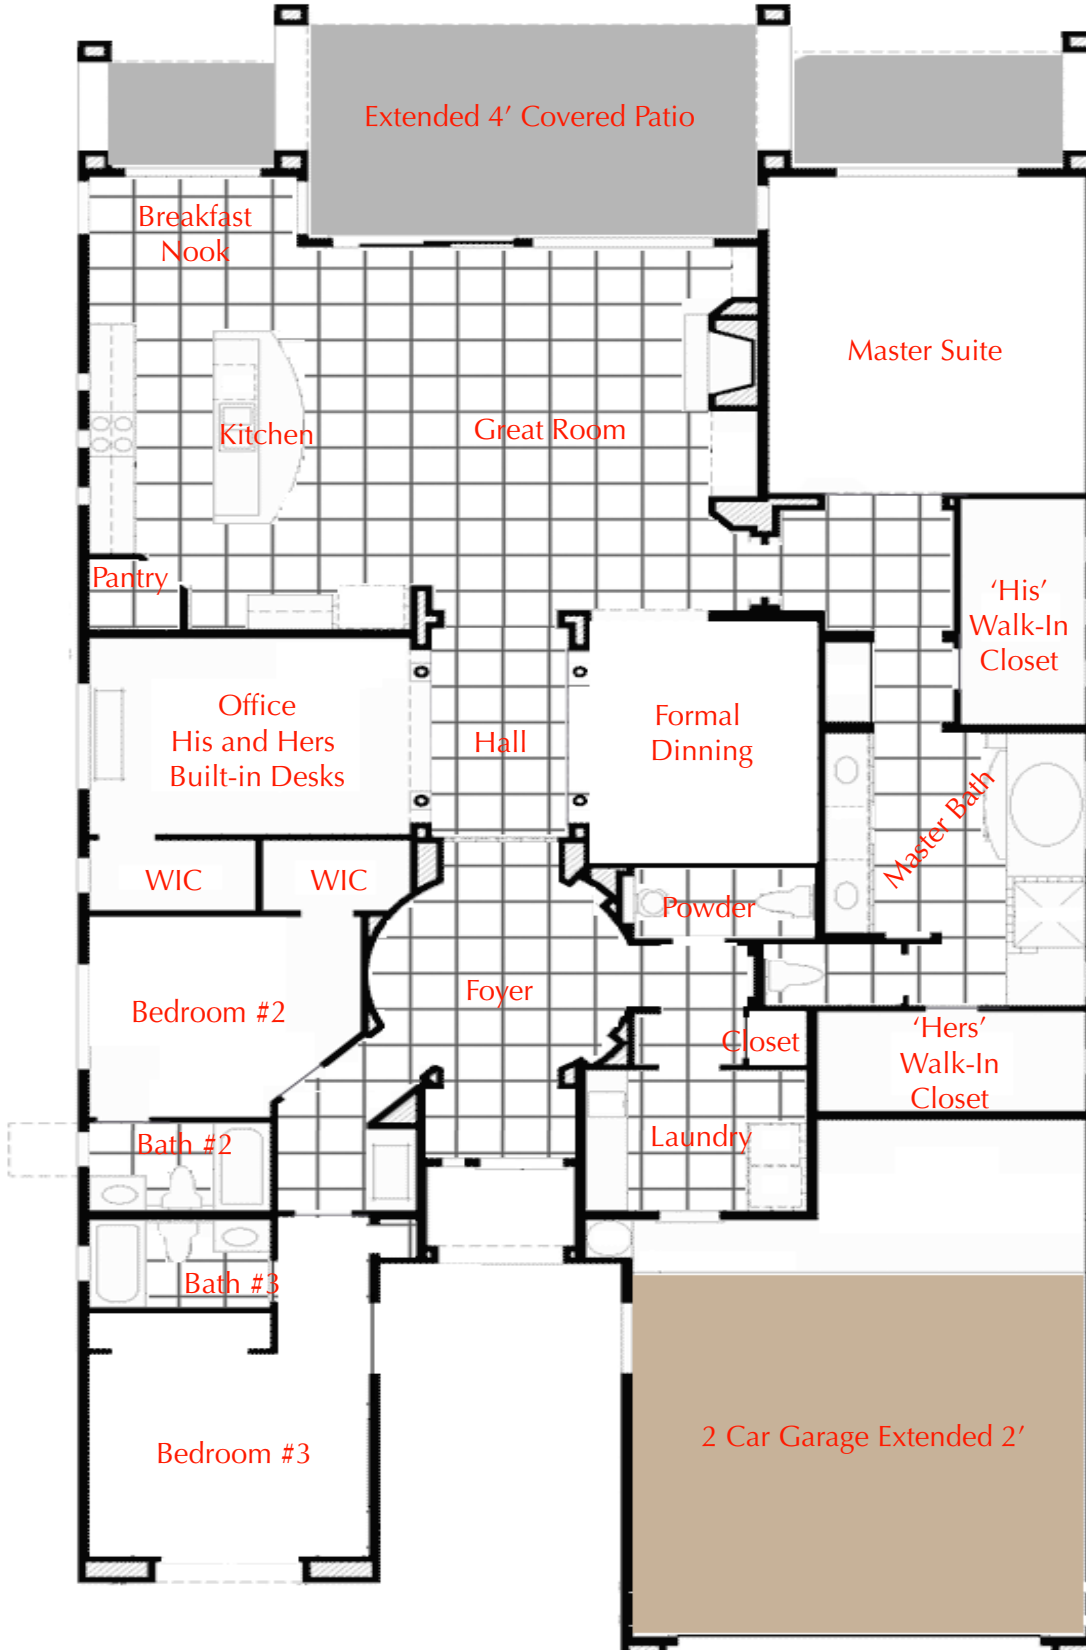

9973 E Edgestone Drive
Scottsdale, Arizona 85255

Windgate Ranch

Cassia Collection

Solaria Floor Plan
2,792 Square Feet
3 Bedroom
Office
Media Room
3 Full Bath
1 Powder Room

Lisa: 602-320-8415
Matt: 480-390-0445
Laura: 480-390-5044