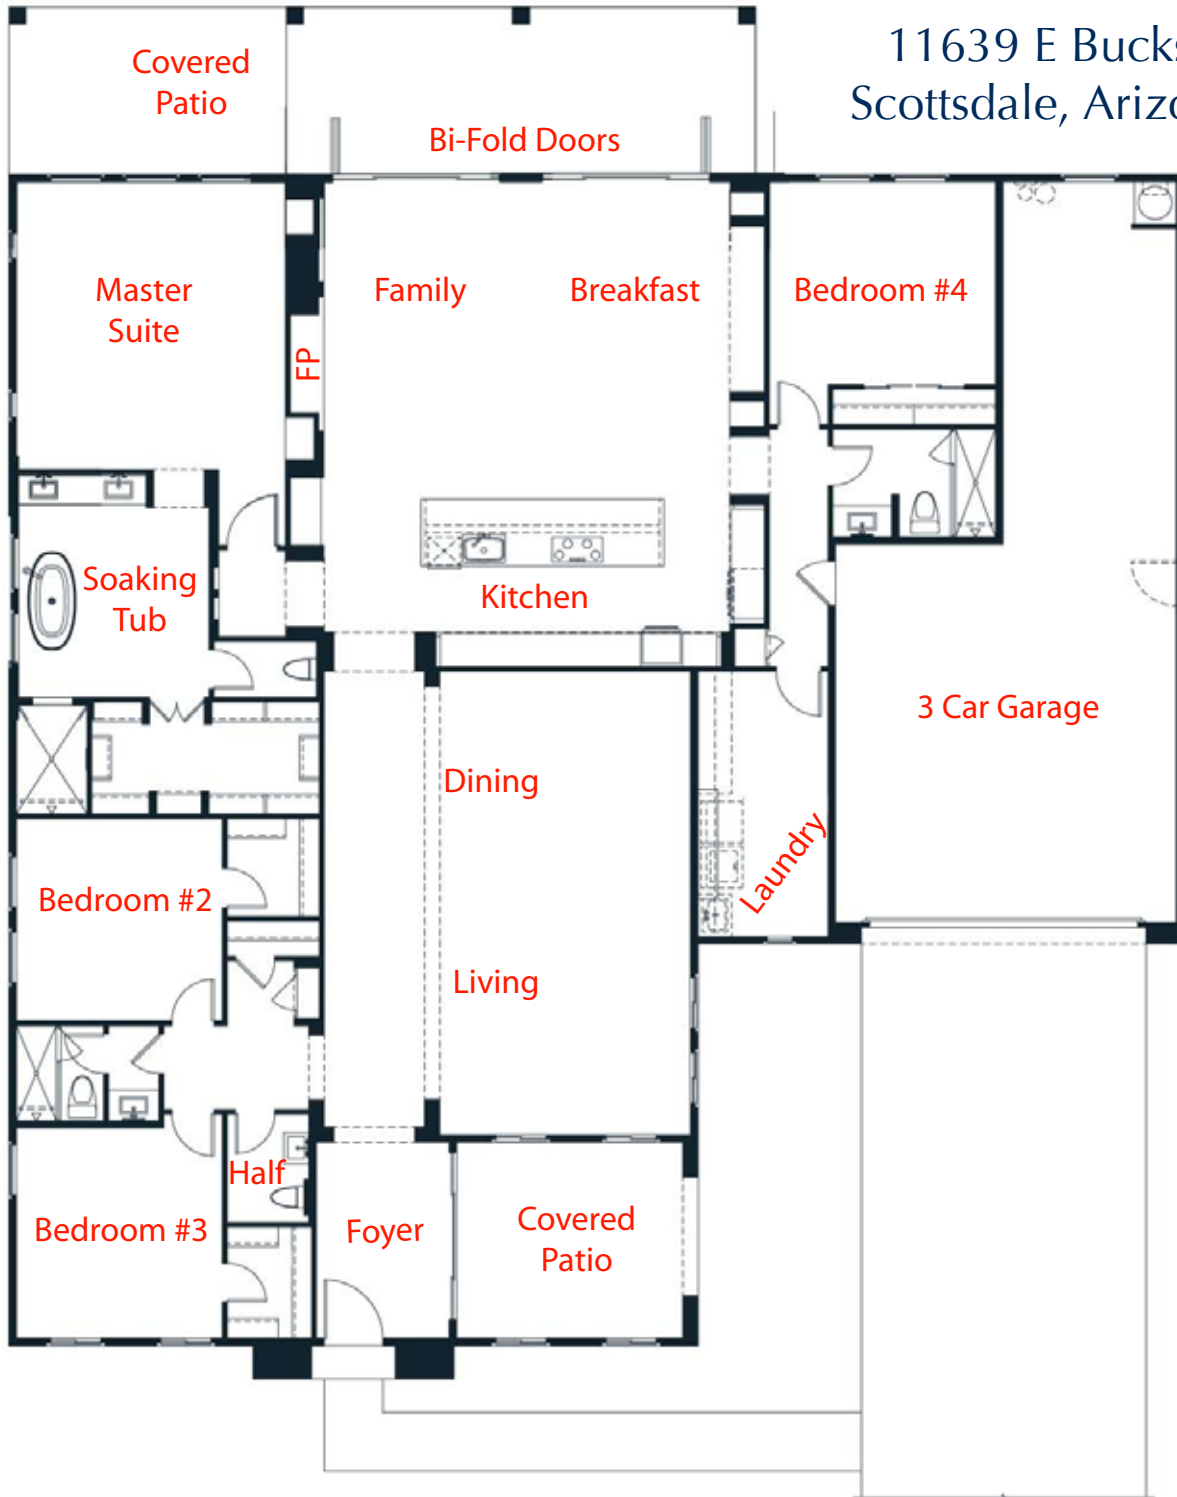

Boulder Mountain Estate

by K. Hovnanian Homes

11639 E Buckskin Trail
Scottsdale, Arizona 85255

LINE | K

LINE | K by Piet Boon

1.7 acre Cul de Sac lot

AAD 3,305 SqFt

4 bed, 3.5 bath

3 Car Tandem Garage

The Luckys

NORTH SCOTTSDALE

Lisa: 602-320-8415

Matt: 480-390-0445

Laura: 480-390-5044

LisaLucky.com

Russ
Lyon