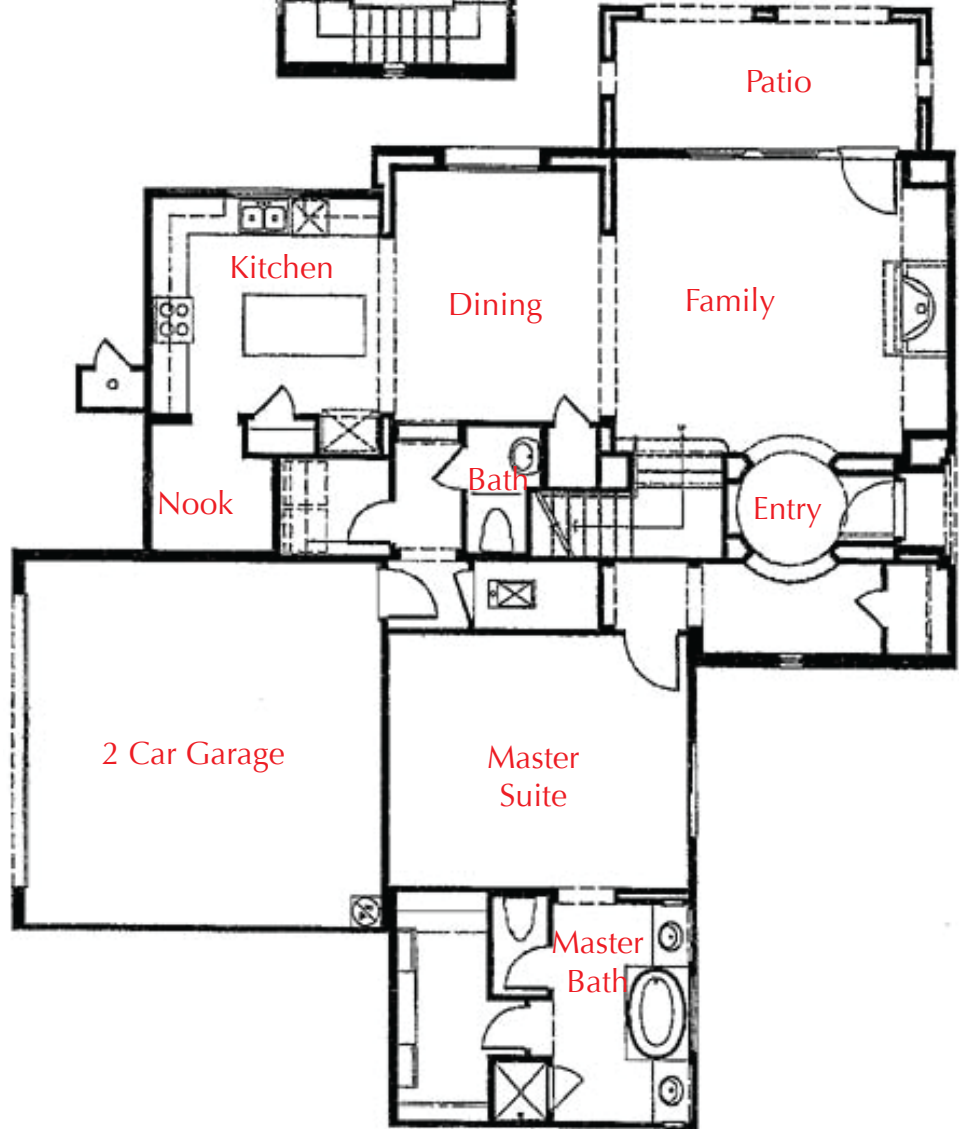

Courtyards

at Desert Park

First	1597
Second	529
Third	225
Livable	2352 sf

18650 N Thompson Peak Pkwy
 # 1088
 Scottsdale, Arizona 85255

The Luckys

NORTH SCOTTSDALE

Lisa: 602-320-8415
 Matt: 480-390-0445
 Laura: 480-390-5044