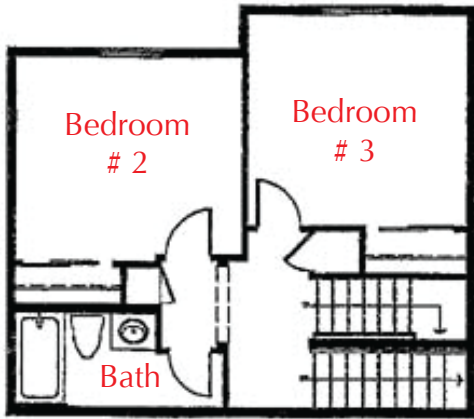

Courtyards

at Desert Park

First	1597
Second	529
Third	225
Livable	2352 sf

18650 N Thompson Peak Pkwy
 # 1088
 Scottsdale, Arizona 85255

The Luckys

NORTH SCOTTSDALE

Lisa: 602-320-8415
 Matt: 480-390-0445
 Laura: 480-390-5044