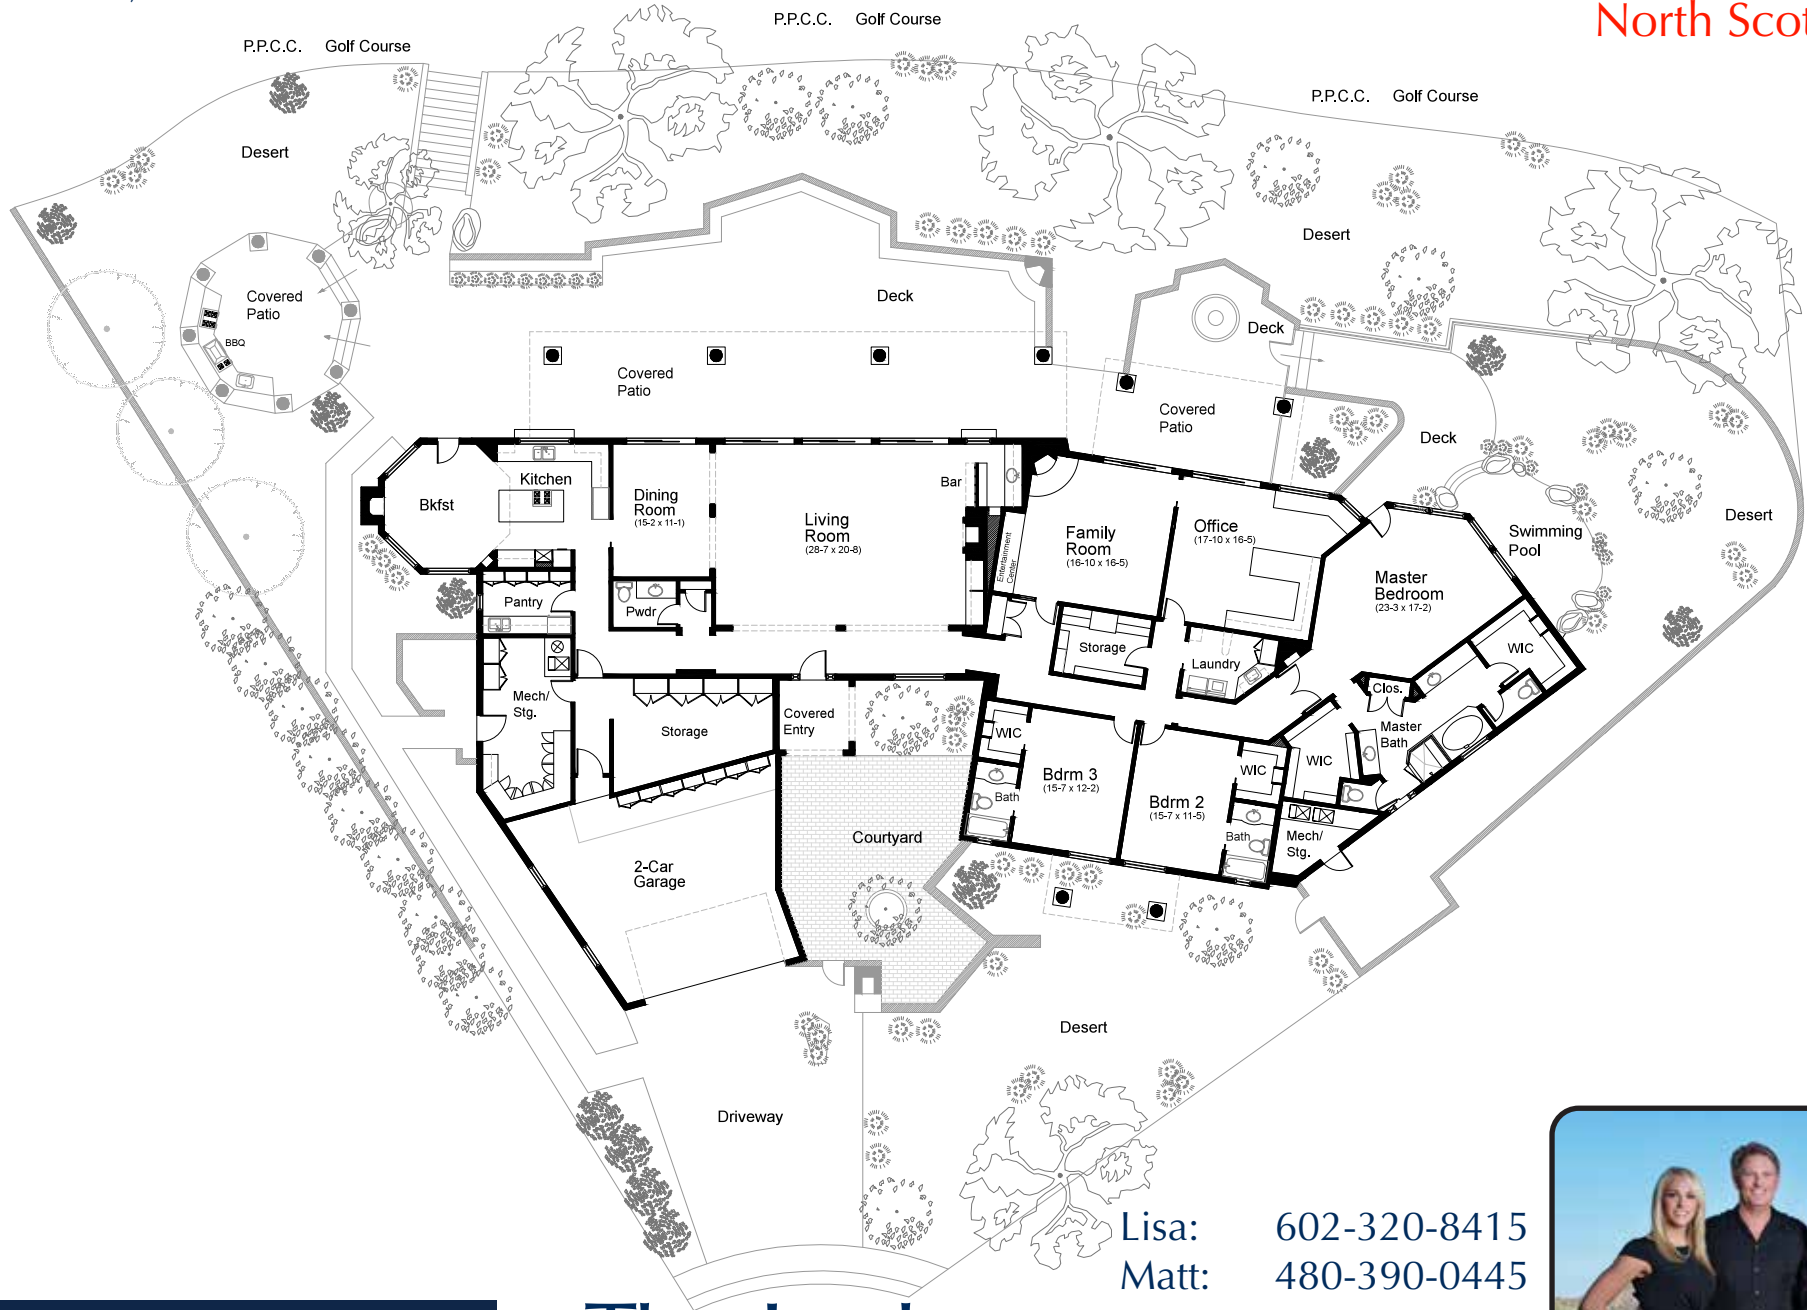

8228 E Candelaria Drive
Scottsdale, Arizona 85255

Pinnacle Peak Country Club

North Scottsdale

Lisa: 602-320-8415
Matt: 480-390-0445
Laura: 480-390-5044

The Luckys

NORTH SCOTTDALE

LisaLucky.com

Drawn by On Demand P