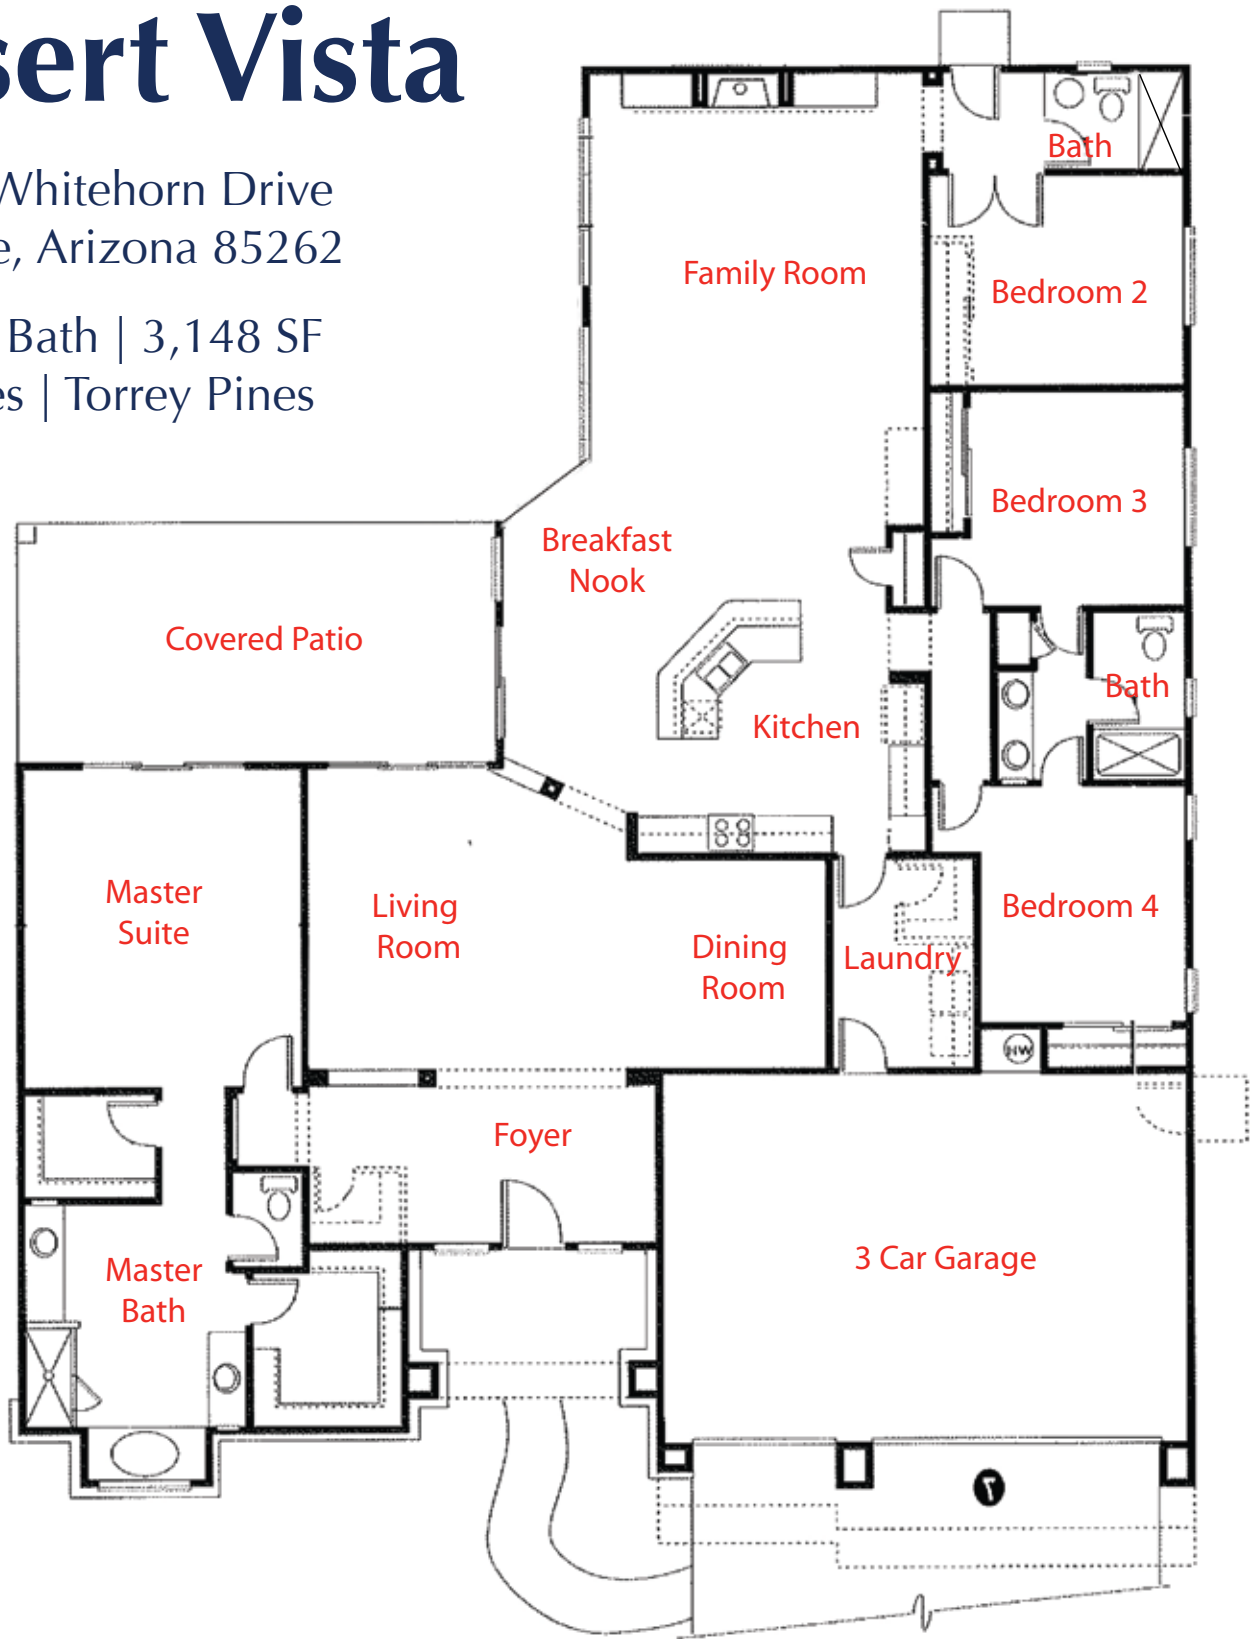

Desert Vista

11440 E Whitehorn Drive
Scottsdale, Arizona 85262

4 Bed | 3 Bath | 3,148 SF
US Homes | Torrey Pines

The Luckys

NORTH SCOTTSDALE

Russ
Lyon

Sotheby's
INTERNATIONAL REALTY

Lucky@RussLyon.com