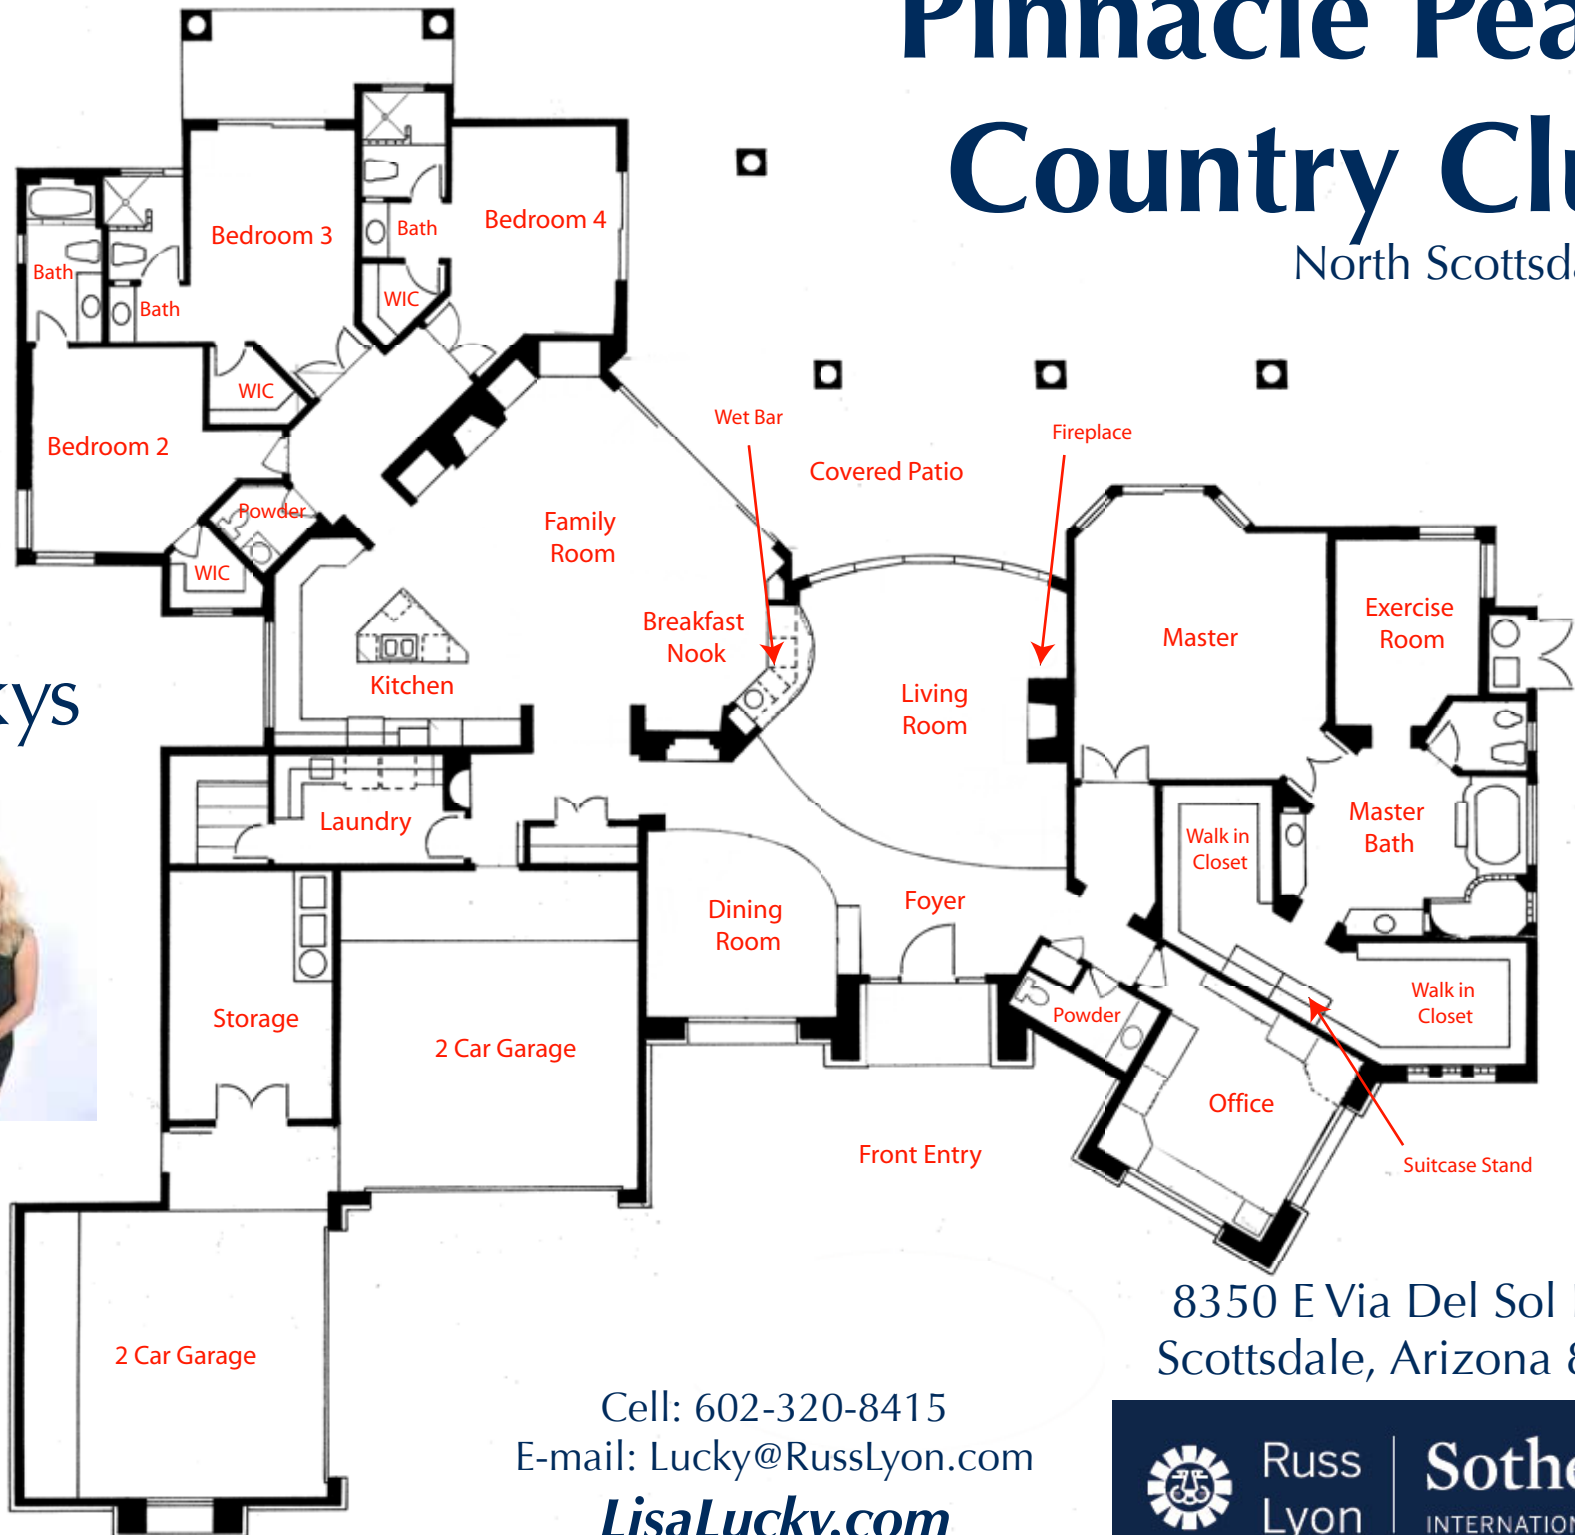

Pinnacle Peak Country Club

North Scottsdale

The Luckys
NORTH SCOTTSDALE

8350 E Via Del Sol Drive
Scottsdale, Arizona 85255

Cell: 602-320-8415
E-mail: Lucky@RussLyon.com
LisaLucky.com

Russ
Lyon

Sotheby's
INTERNATIONAL REALTY