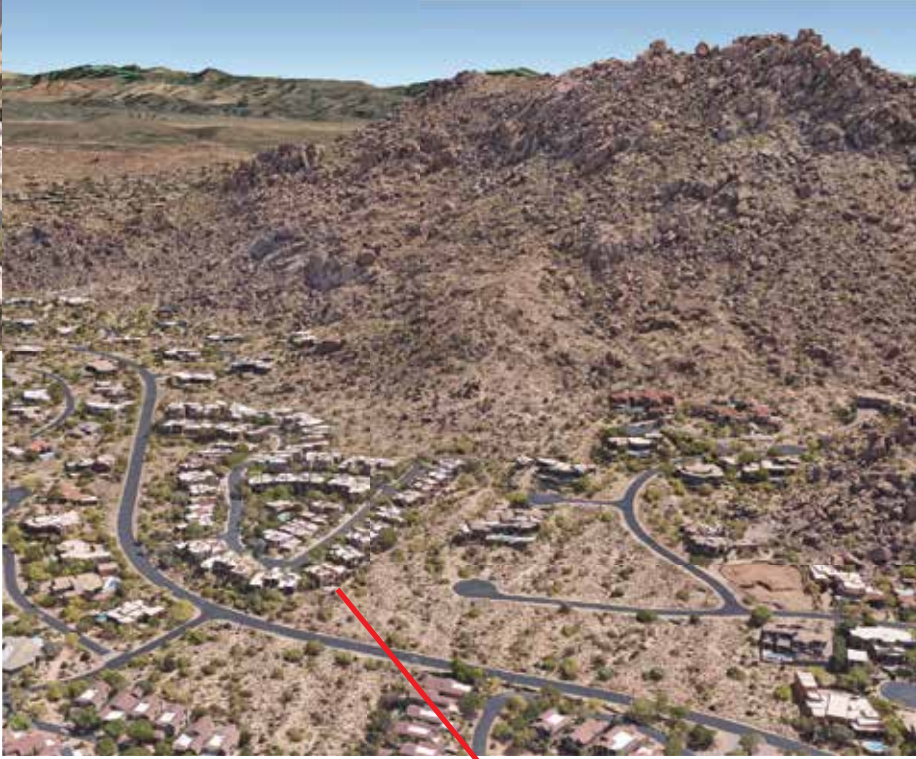

# Skye Top

at Troon Village

25555 N Windy Walk Drive #11  
Scottsdale, Arizona 85255

3 Bed + Office/Loft  
3.5 Bath | 1,981 SF

Builder Val Group  
Carron Model

City Light Views