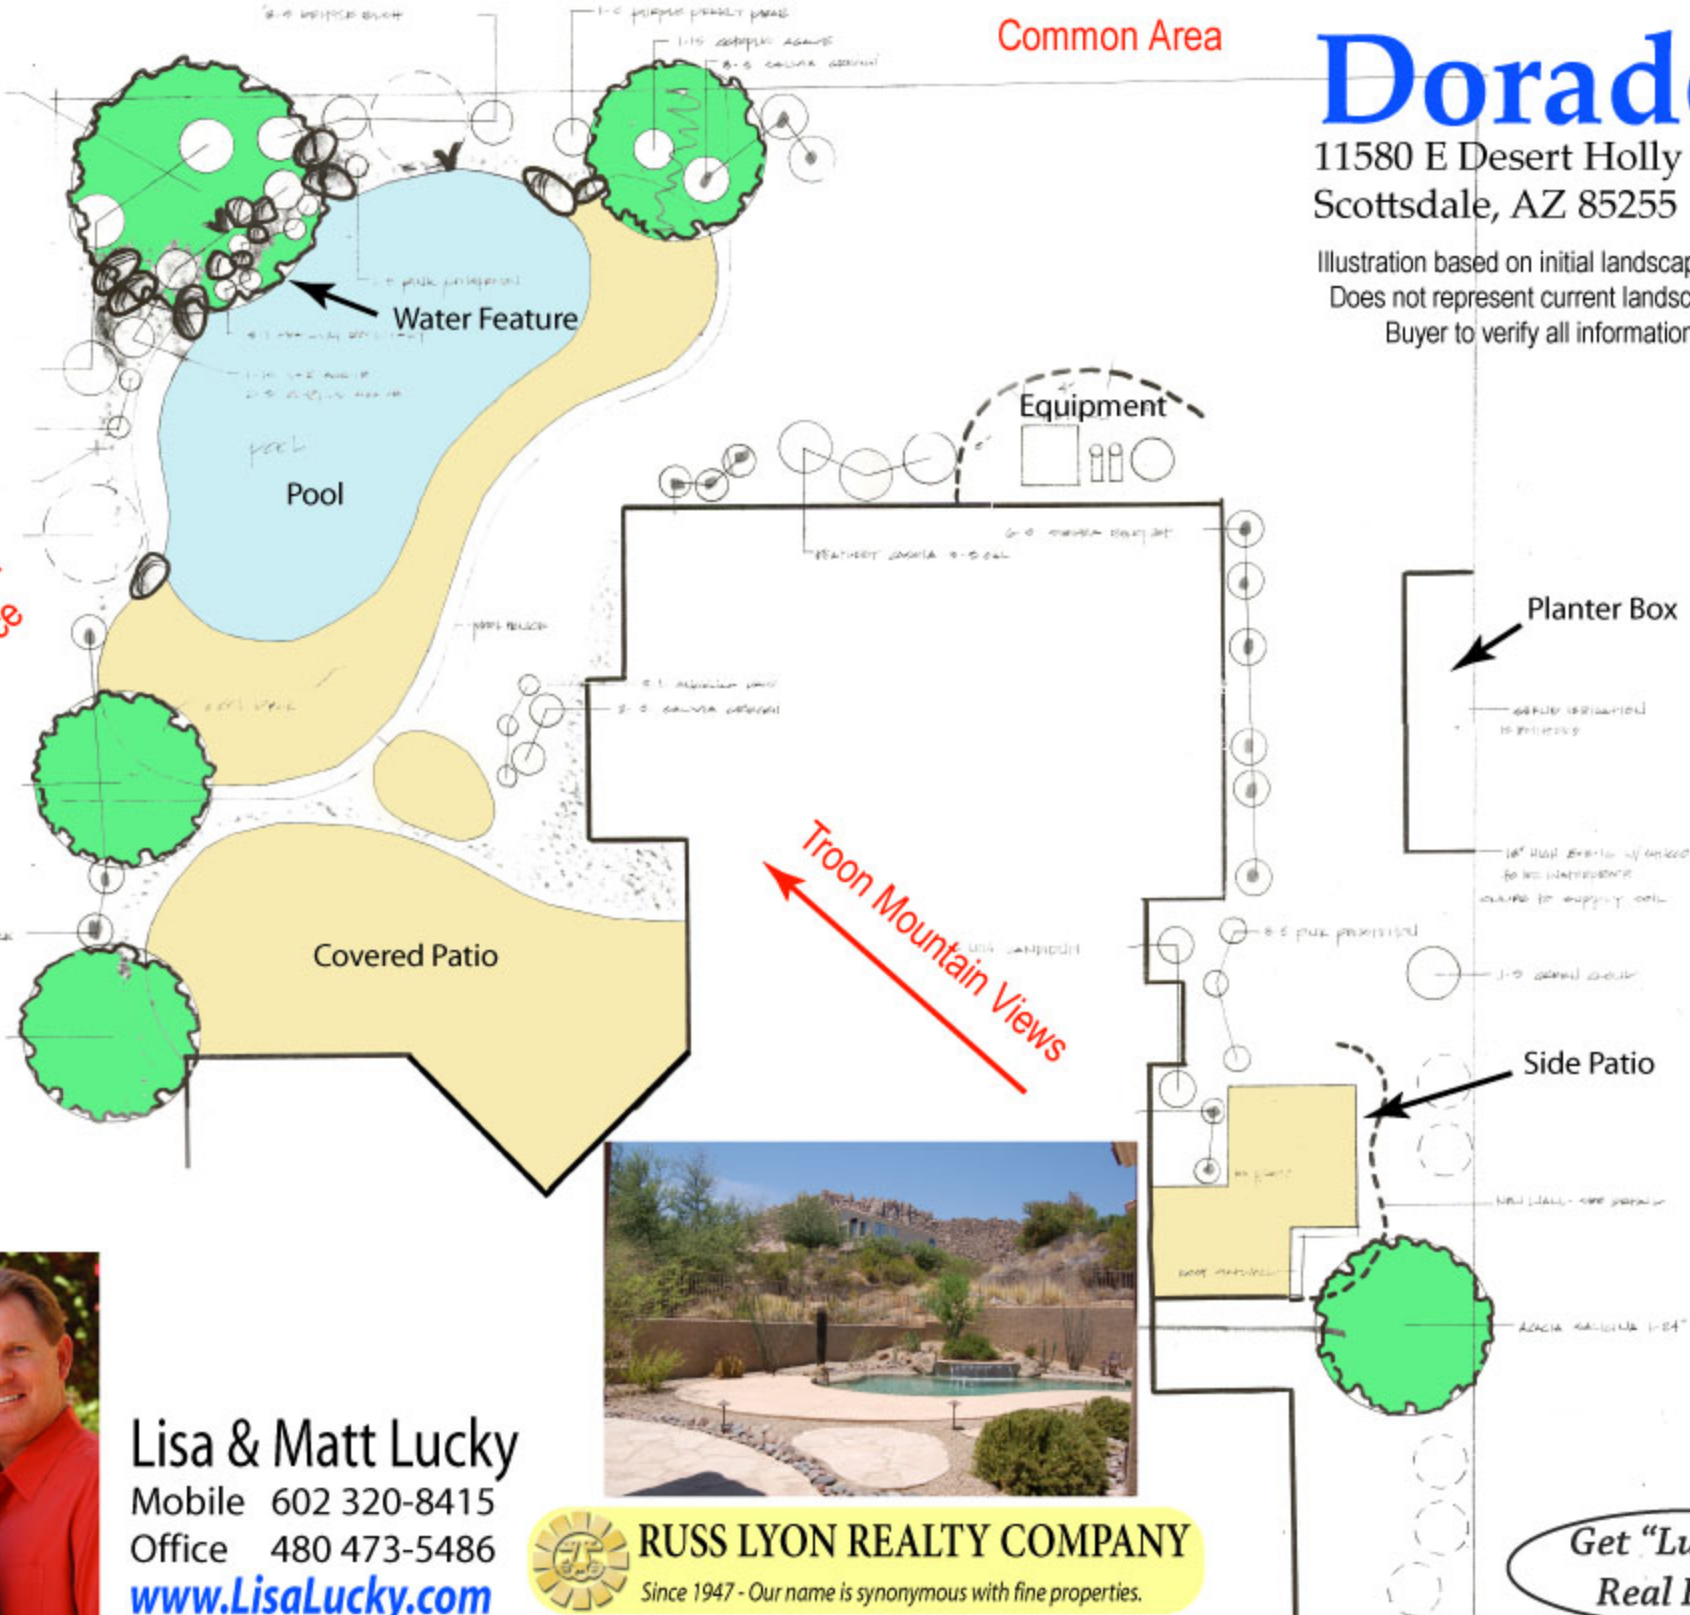

Common Area

# Dorado

11580 E Desert Holly Drive  
Scottsdale, AZ 85255

Illustration based on initial landscape plan.  
Does not represent current landscaping.  
Buyer to verify all information.

Common Area  
Open Space