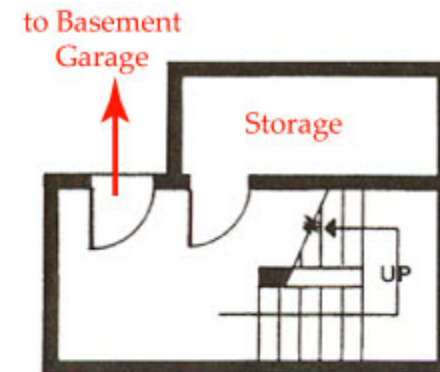

Get "Lucky" In
Real Estate

RUSS LYON REALTY COMPANY

Since 1947 - Our name is synonymous with fine properties.

Illustration not to scale. Buyer to verify all data.