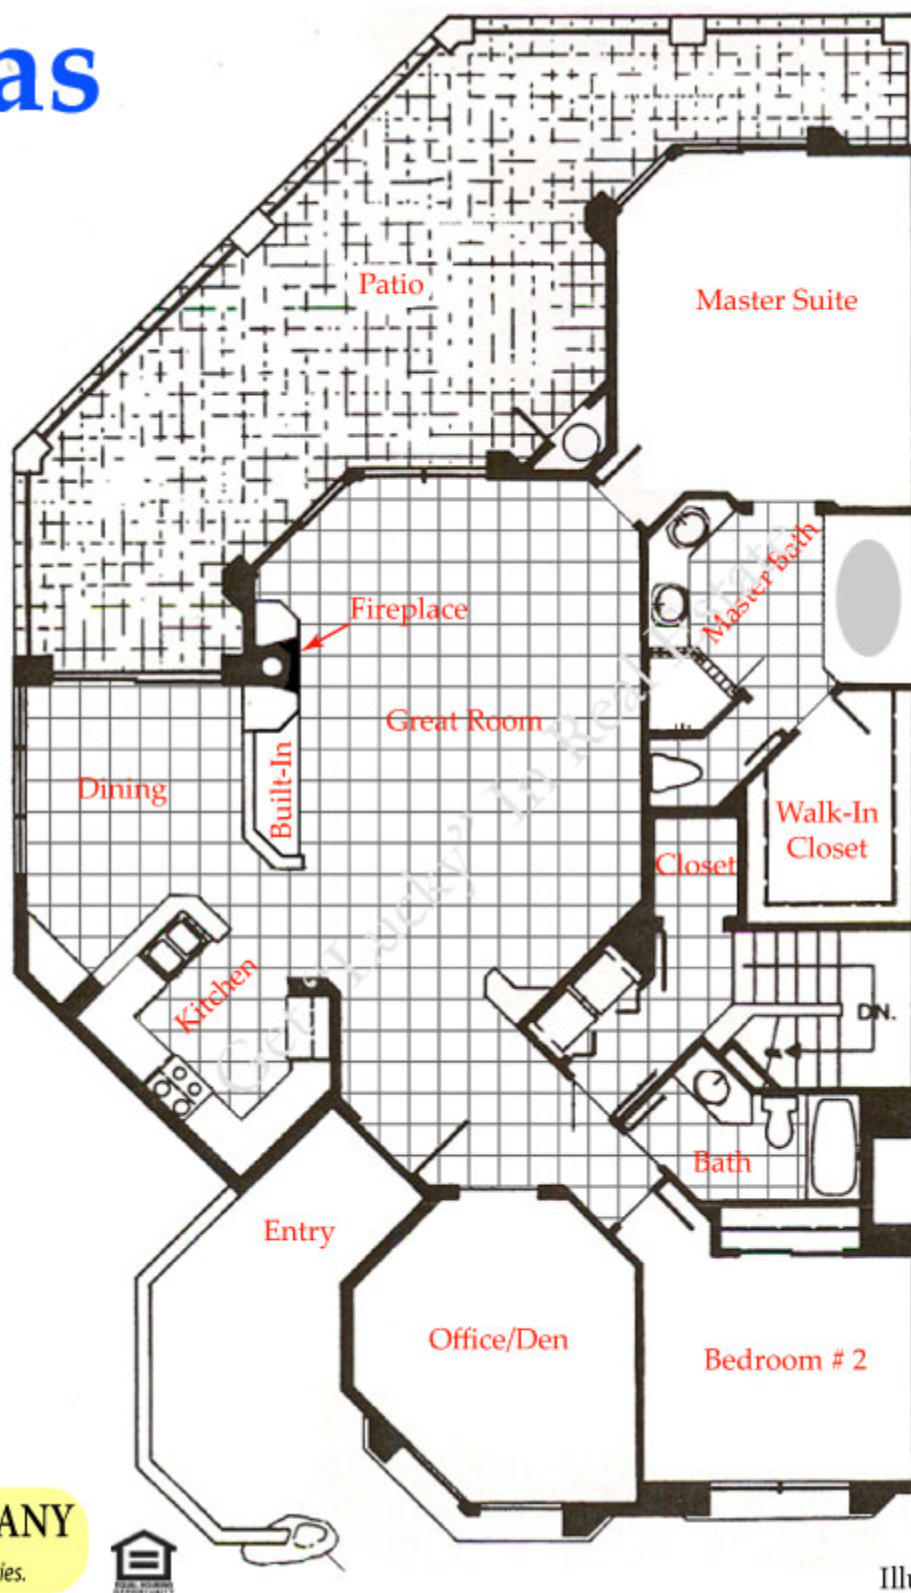

Golf Villas

at Troon North

10222 E Southwind Land
Unit 1050 - Building 10
Scottsdale, AZ 85262

Zuni Floor Plan
2040 SqFt (builder)
2 Bed + Den, 2 Bath

Lisa & Matt Lucky

Mobile 602 320-8415

Office 480 473-5486

www.LisaLucky.com

Views South To

- 1st Fairway of Monument Course at Troon North
- Pinnacle Peak Mountain
- Troon Mountain
- McDowell Mountains
- City Lights
- Great Sunsets

Get "Lucky" In
Real Estate

RUSS LYON REALTY COMPANY