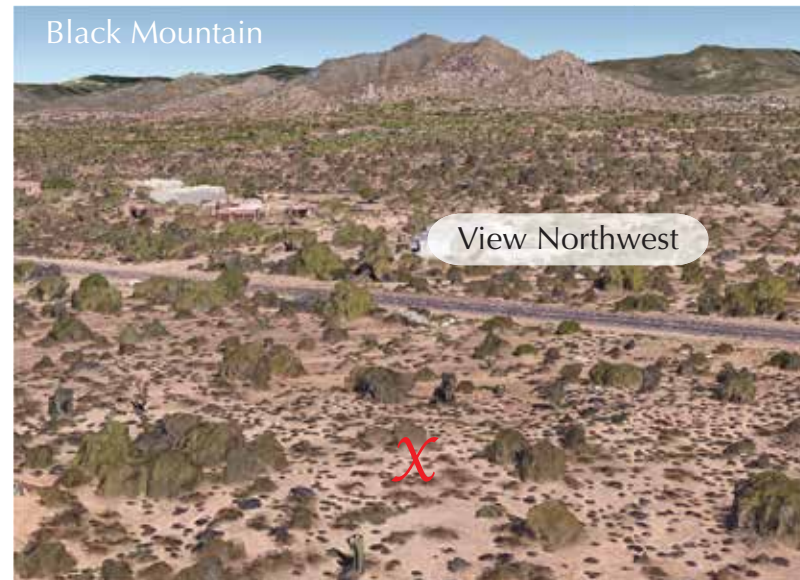

The Luckys

NORTH SCOTTSDALE

Pinnacle Peak Ranchos

View North

Black Mountain

View Northwest

New Custom Home
on 4.46 Acres

The Luckys

Lisa: 602-320-8415

Matt: 480-390-0445

Laura: 480-390-5044

LisaLucky.com

Pinnacle Peak &
McDowell Mountains

View Southeast

5 minutes from AJ's

42 minutes from Phoenix Sky Harbor Airport
(per MapQuest).