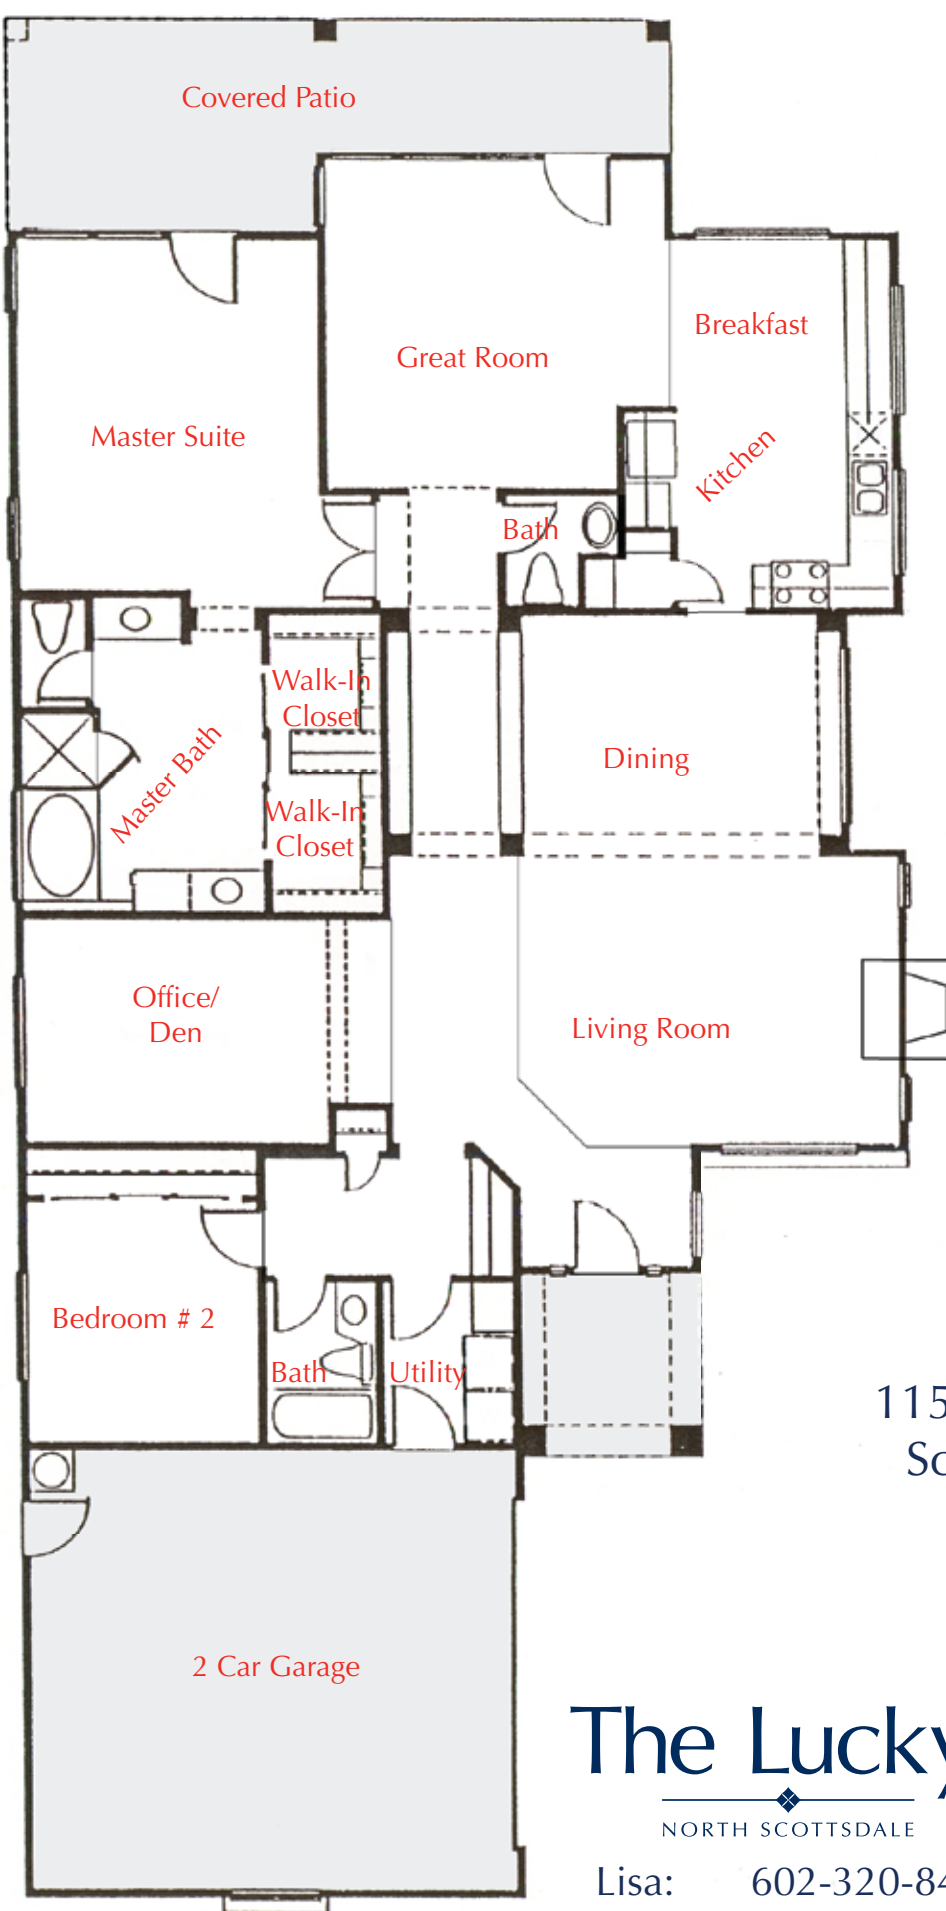

Saddleback

at Troon Village

Terra Cotta Floor Plan
2,090 Square Feet
2 Bedroom
Office/Den
2 Full Bath
Powder Room

11561 E Desert Willow Drive
Scottsdale, Arizona 85255

The Luckys

NORTH SCOTTSDALE

Lisa: 602-320-8415
Matt: 480-390-0445
Laura: 480-390-5044