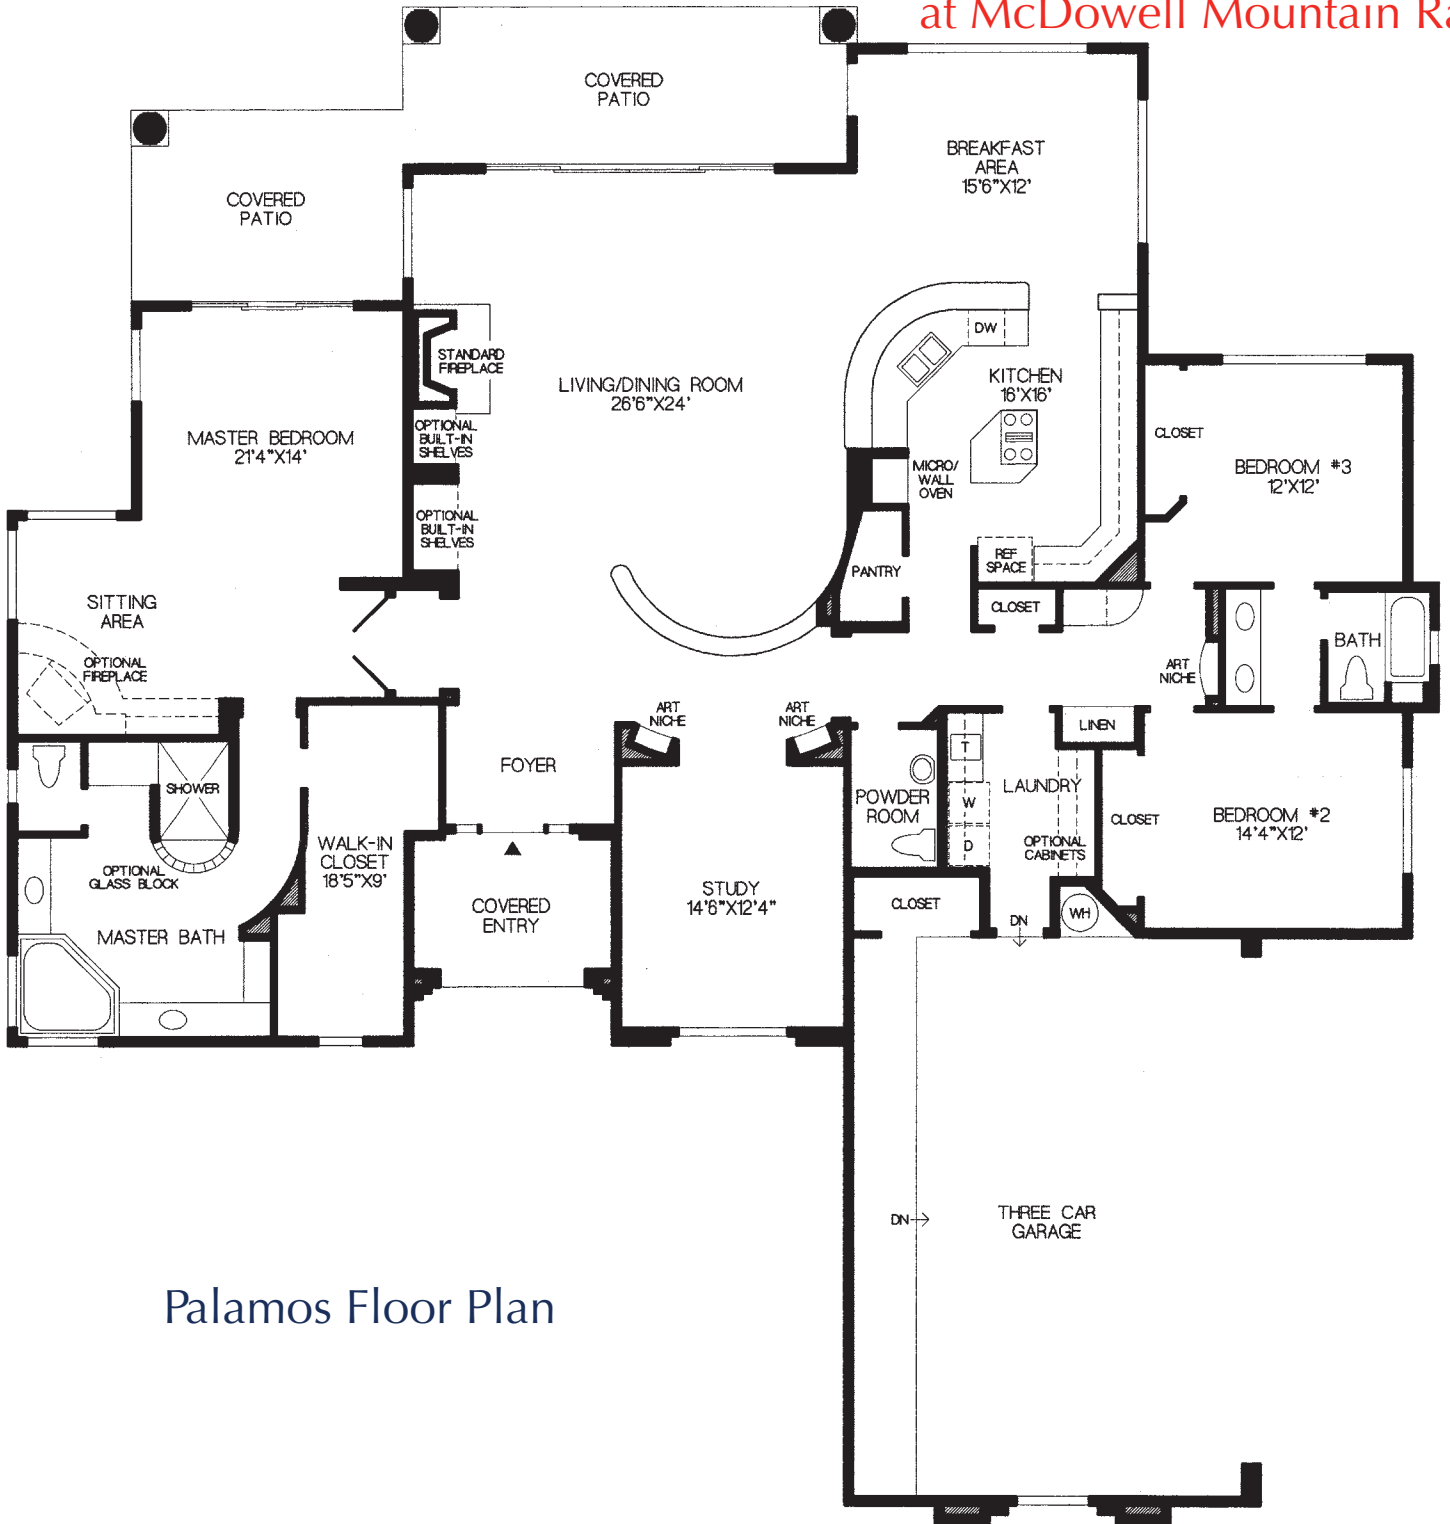

Terraces at 100 Hills

at McDowell Mountain Ranch

Palamos Floor Plan

11023 E Mirasol Circle
Scottsdale, Arizona 85255

The Luckys

NORTH SCOTTSDALE

Lisa: 602-320-8415
Matt: 480-390-0445
Laura: 480-390-5044

LisaLucky.com