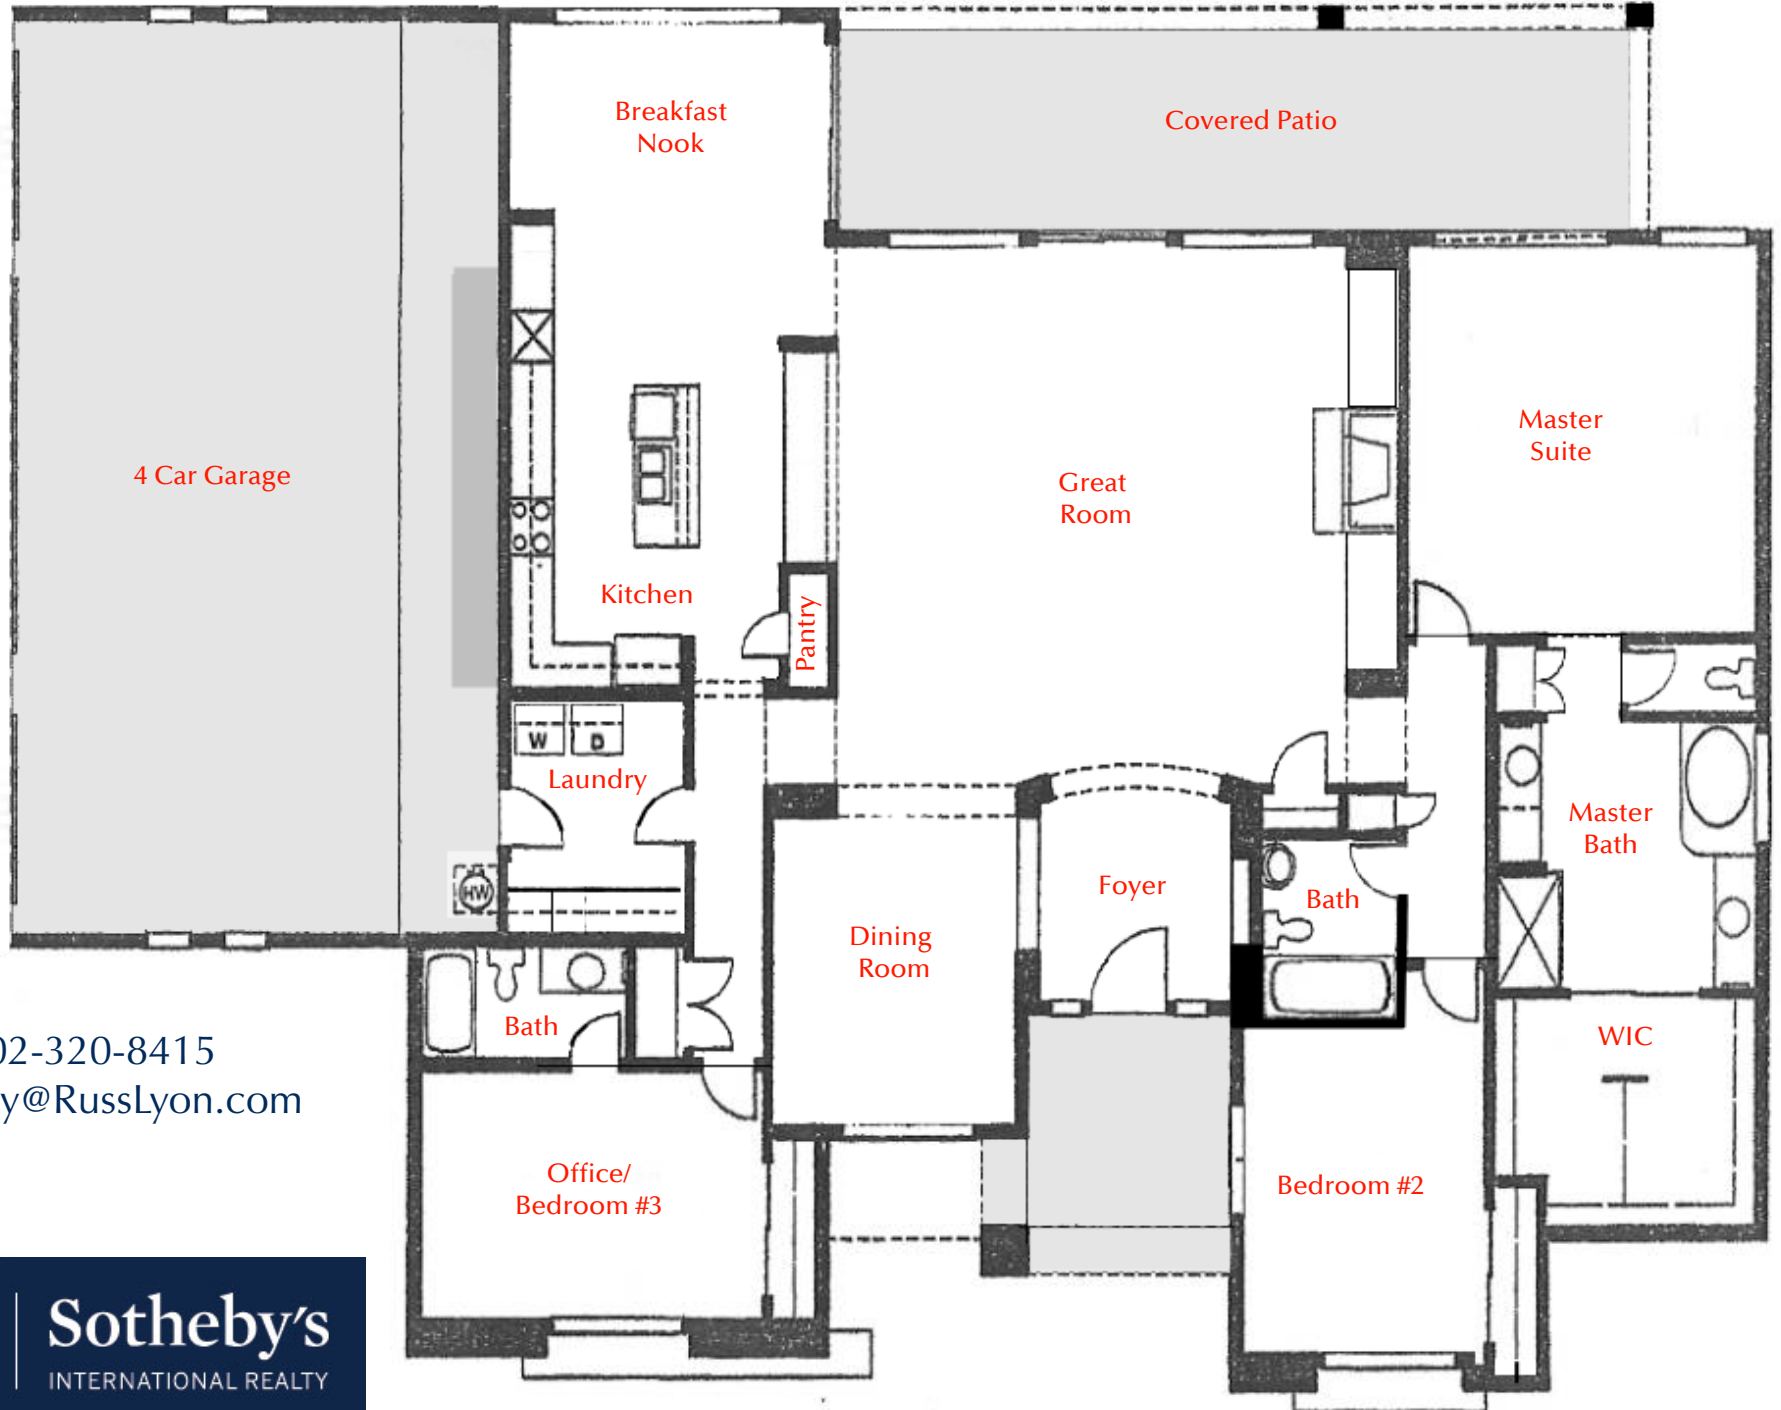

11565 E Cavedale Drive
Scottsdale, Arizona 85262

Desert Summit

North Scottsdale

Cell: 602-320-8415

E-mail: Lucky@RussLyon.com

Russ
Lyon

Sotheby's
INTERNATIONAL REALTY