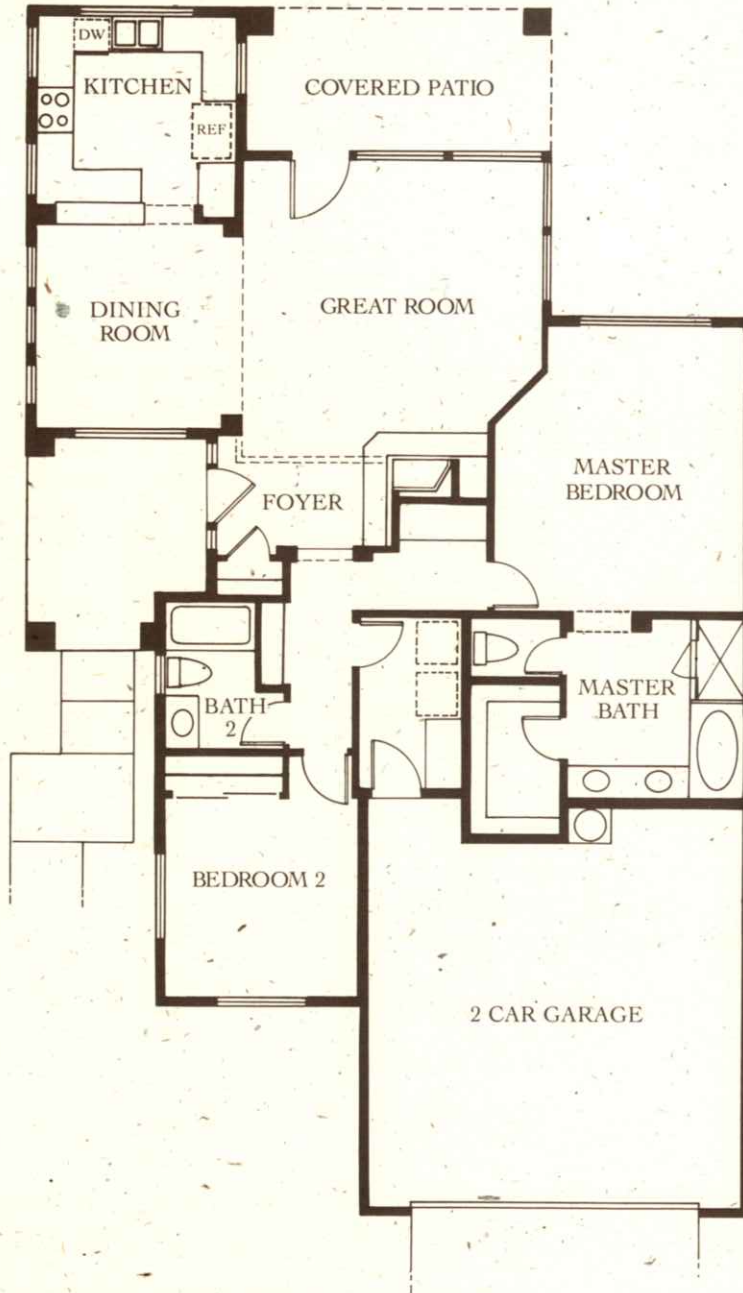

ARBOR

The Terra Series

2 BEDROOMS
2 BATHROOMS
APPROXIMATELY 1472 SQUARE FEET

TERRAVITA

PRELIMINARY PLANS SUBJECT TO CHANGE.
COPYRIGHT 1993, DEL WEBB CORPORATION.