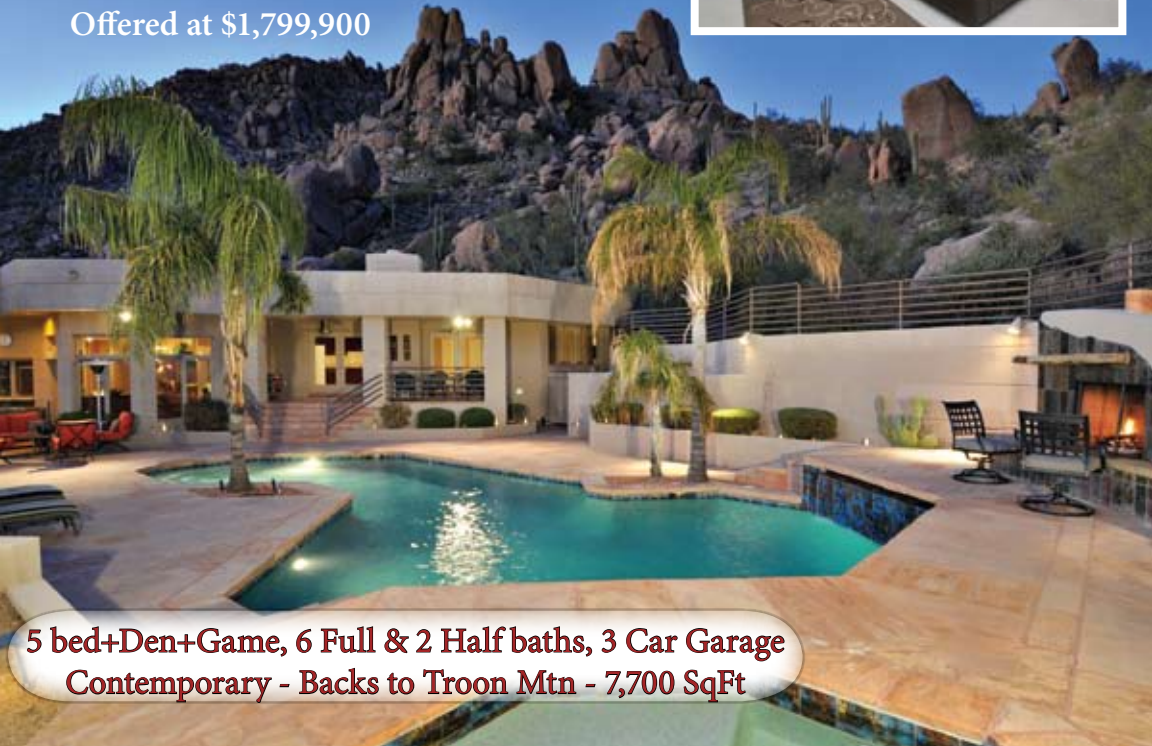

Lisa & Matt Lucky

LisaLucky.com for
Virtual Tours & More.

New Listing
11250 E Whispering Ridge Way

Top Of Troon Mountain

Offered at \$1,799,900

5 bed+Den+Game, 6 Full & 2 Half baths, 3 Car Garage
Contemporary - Backs to Troon Mtn - 7,700 SqFt

*Since 1947 - Our name is synonymous with
fine properties.*

Troon Ridge - North Scottsdale

Magnificent contemporary estate at the top of the hill nestled into Troon Mountain. You feel like you're on top of the world with endless city light views in one direction and Troon Mountain views in the other.

This one of a kind estate features over 7,000 sf with 4 bedrooms each with a private bath, office with built-ins, Art studio/bonus room with bath, and cabana area with kitchen set up. Your private outdoor oasis has pool, spa, fireplace, BBQ, and bar area. Master suite is upstairs with large balcony overlooking the valley. Owners have updated and remodeled many aspects of the home. Stunning home and setting.