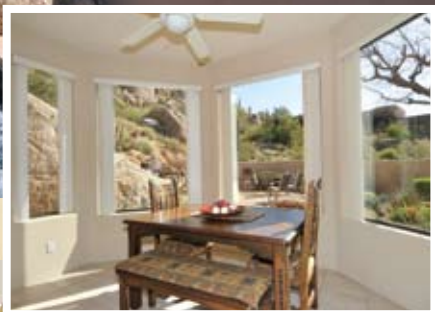

4 bed, 2 Full & 1 Half bath, 2 Car Garage
Backs to Troon Mtn - 3,784 SqFt