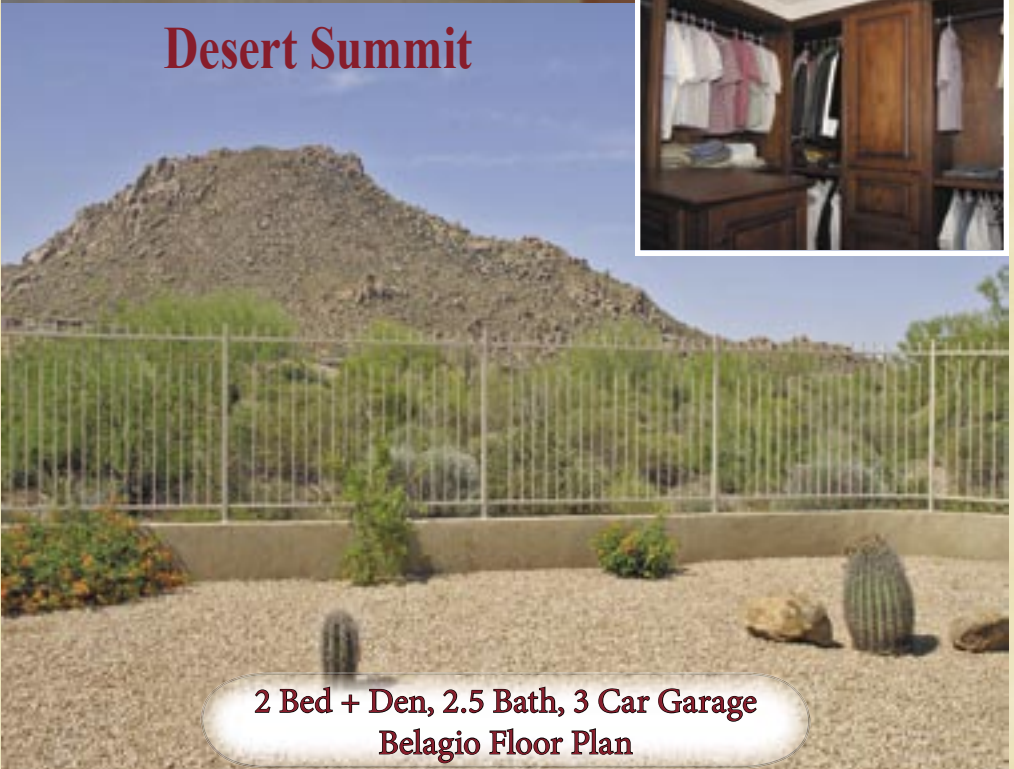

Lisa & Matt Lucky

See LisaLucky.com for
Virtual Tours & More.

Just Listed
11401 E Cavedale Drive

MLS 2767174
Offered at \$799,900

Desert Summit

2 Bed + Den, 2.5 Bath, 3 Car Garage
Belagio Floor Plan

Lisa & Matt Lucky, PC

Scottsdale, Arizona 85255

*Since 1947 - Our name is synonymous
with fine properties.*

Desert Summit - North Scottsdale

Beautiful 2000 Monterey home in the gated community of Desert Summit. Enjoy incredible Pinnacle Peak and Troon Mountain views on $\frac{3}{4}$ + acre lushly landscaped lot. It's very hard to find a newer home on this large of a lot. Enter a spacious foyer that opens to a great room with high flat ceilings, separate formal dining room, and gas fireplace with slate border. Kitchen has granite counters with full backsplash and 42" alder cabinets. Master Suite has the best views & one of the finest hardwood custom closets you'll find anywhere! Relax in the best of all worlds backyard with its combination of incredible views, desert landscaping, and south facing heated Pebble-Tec pool.