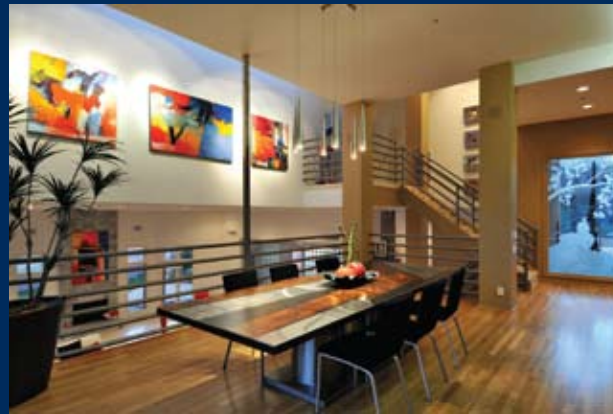

11250 E Whispering Ridge Way

*Whispering Ridge Custom
Troon Village*
Scottsdale, Arizona 85255

Get "Lucky" In
Real Estate

Russ Lyon

Sotheby's
INTERNATIONAL REALTY

Magnificent contemporary estate at the top of the hill nestled into Troon Mountain. You feel like you're on top of the world with endless city light views in one direction and Troon Mountain views in the other. This one of a kind estate features over 7,000 sf with 4 bedrooms each with a private bath, office with built-ins, Art studio/bonus room with bath, and cabana area with kitchen set up.

Your private outdoor oasis has pool, spa, fireplace, BBQ, and bar area. Master suite is upstairs with large balcony overlooking the valley.

Owners have updated and remodeled many aspects of the home. Stunning home and setting.