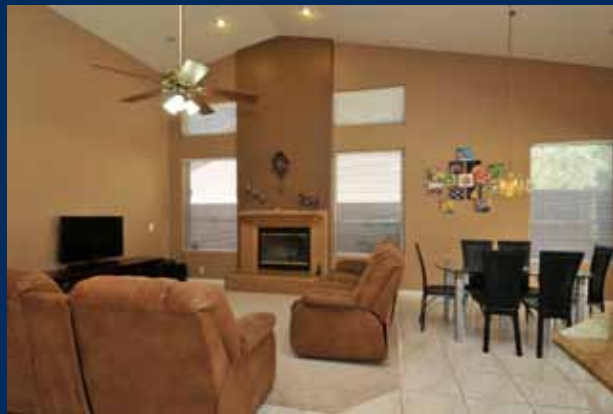

9142 E Topeka Drive
Scottsdale, Arizona 85255

Estates at
Ironwood Village
Scottsdale, Arizona 85262

The Luckys
NORTH SCOTTSDALE

Russ
Lyon

Sotheby's
INTERNATIONAL REALTY

Classic Single Level Home exudes a very livable 3 Bedroom and Office, 2 Bath, great room floor plan. Recently updated kitchen has granite slab counters and stainless steel appliances; open family room with 12 foot vaulted ceiling, bar area with sink; adjacent covered patio makes for great outdoor dining or seating area; split master bedroom includes seating area, full bath and walk-in closet plus private access to back patio; and recently painted interior.

A mix of green space and decking surrounding the pool to create a private backyard oasis. Private interior lot with convenient location walking distance to neighborhood parks, hiking, dining and shopping. Great buy in 85255!