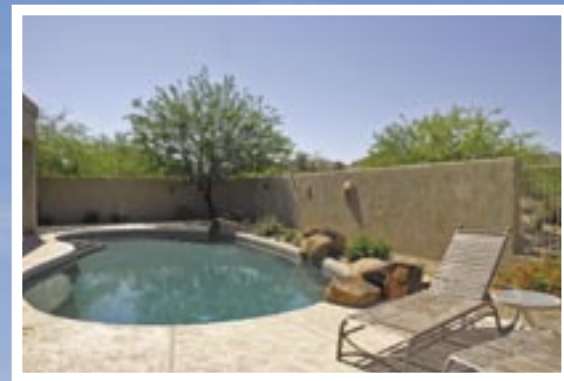

Desert Summit - North Scottsdale

11401 E Cavedale Drive

Lisa & Matt Lucky
602 320-8415
Russ Lyon Realty Company