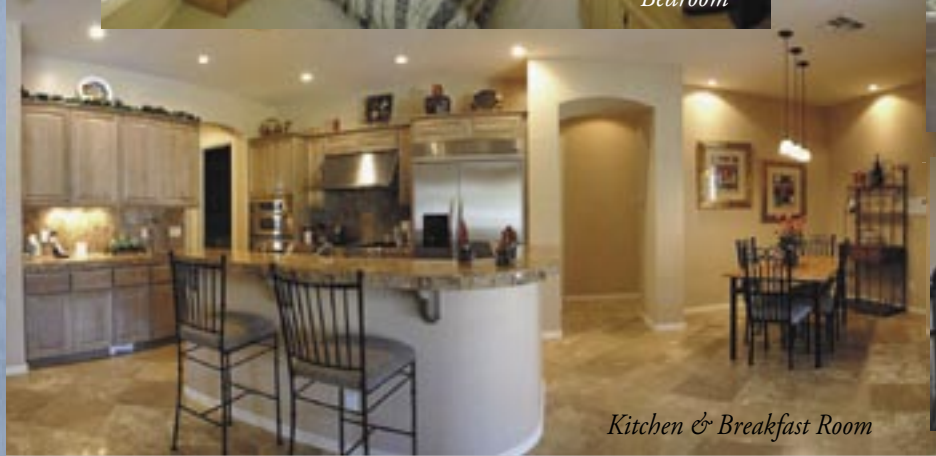

Bedroom

Desert Summit

Beautiful 4,268 SF Monterey home in the gated community of Desert Summit on 0.71 acres with great Troon Mountain and Pinnacle Peak views.

Main house features 3 bedrooms, Office/den, bonus/exercise, and 3.5 baths.

Spacious attached guest casita has living room, kitchen, bedroom, and bath.

Appointed with travertine, granite, shutters, brick pavers, stainless steel appliances, and so much more.

Incredible backyard with heated pool/spa, large rock waterfall, elevated seating around kiva fireplace, built-in BBQ, large grassy area, and a view deck with incredible 360 views - including city lights.

Single level home with no interior steps.

Terrific value in North Scottsdale.

MLS# 2864660

Virtual Tour And More Photos on

LisaLucky.com

Russ Lyon Realty Company
8852 E. Pinnacle Peak Road
Suite J-2
Scottsdale, Arizona 85255

Lisa & Matt Lucky
602 320-8415
LisaLucky.com