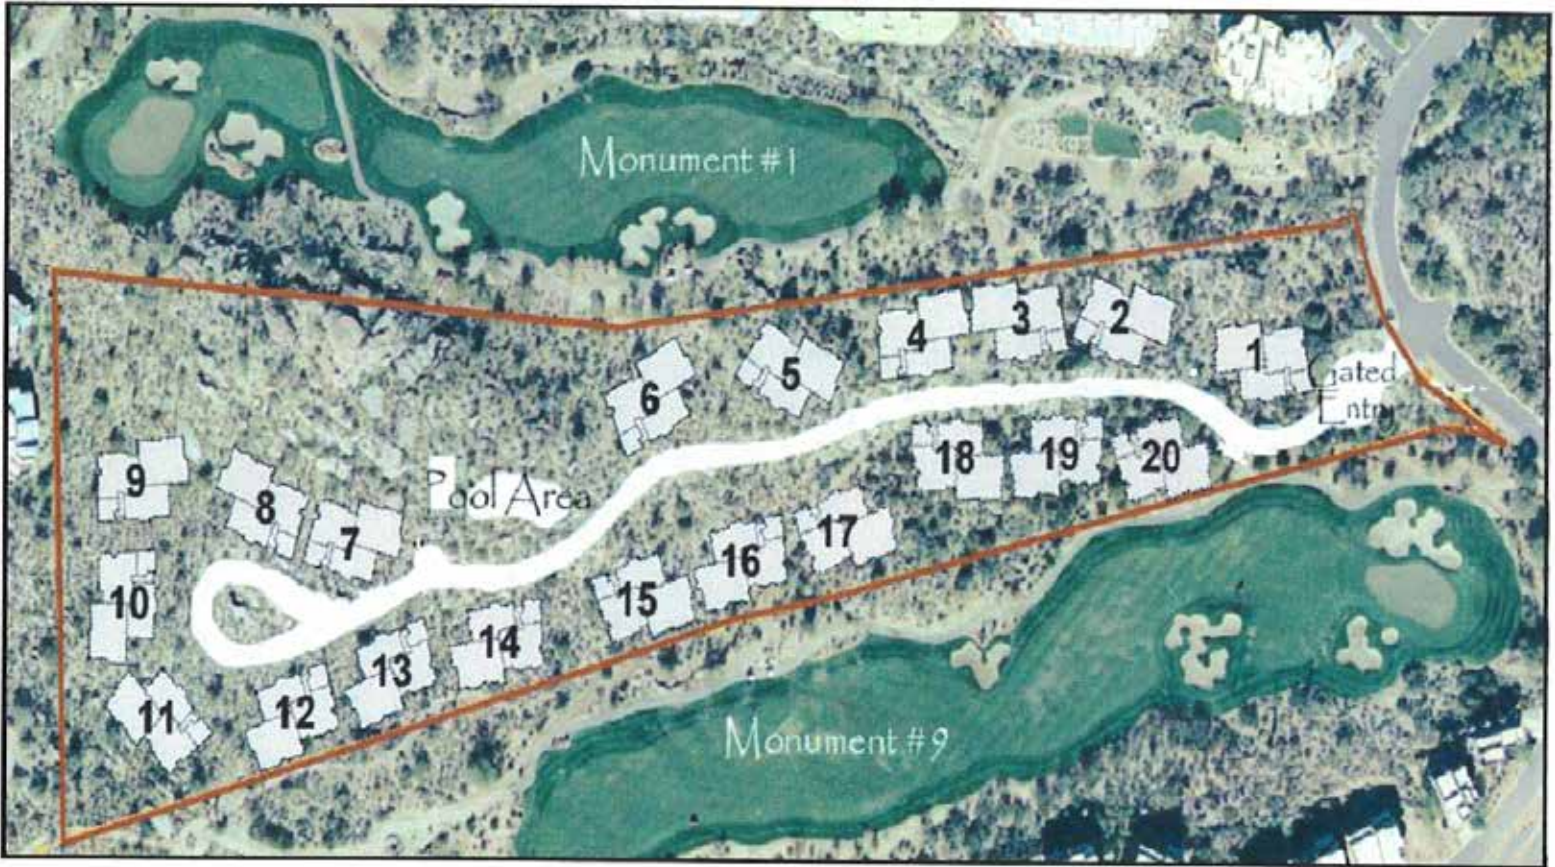

10260 E White Feather Lane 1004
Scottsdale, Arizona 85262

The Ridge

at Troon North

Russ
Lyon

Sotheby's
INTERNATIONAL REALTY

Cell: 602-320-8415
E-mail: Lucky@RussLyon.com

LisaLucky.com