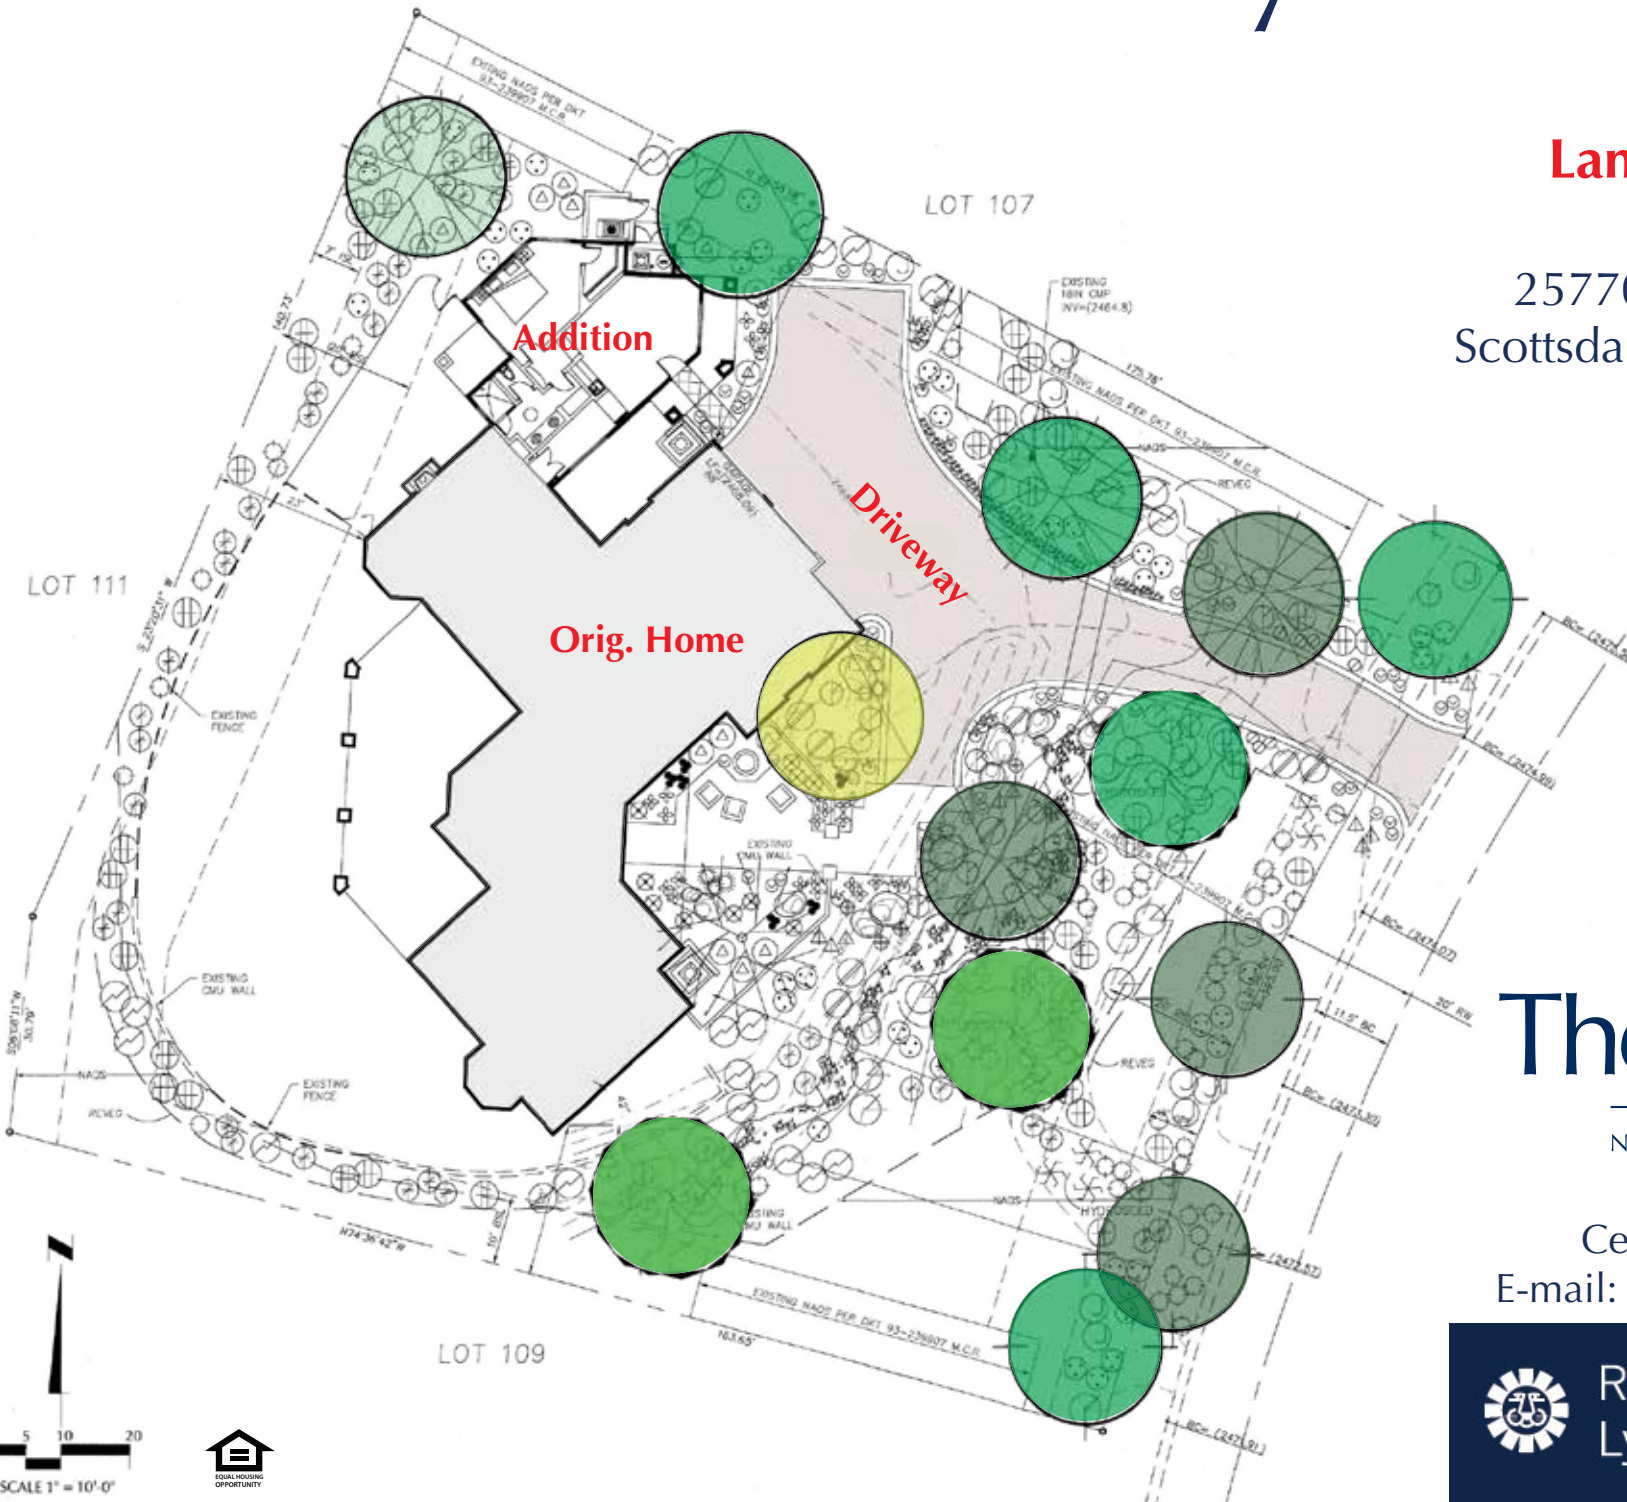

# Windy Walk Estates

at Troon Village

## Landscape Plan

25770 N 106th Way  
Scottsdale, Arizona 85255