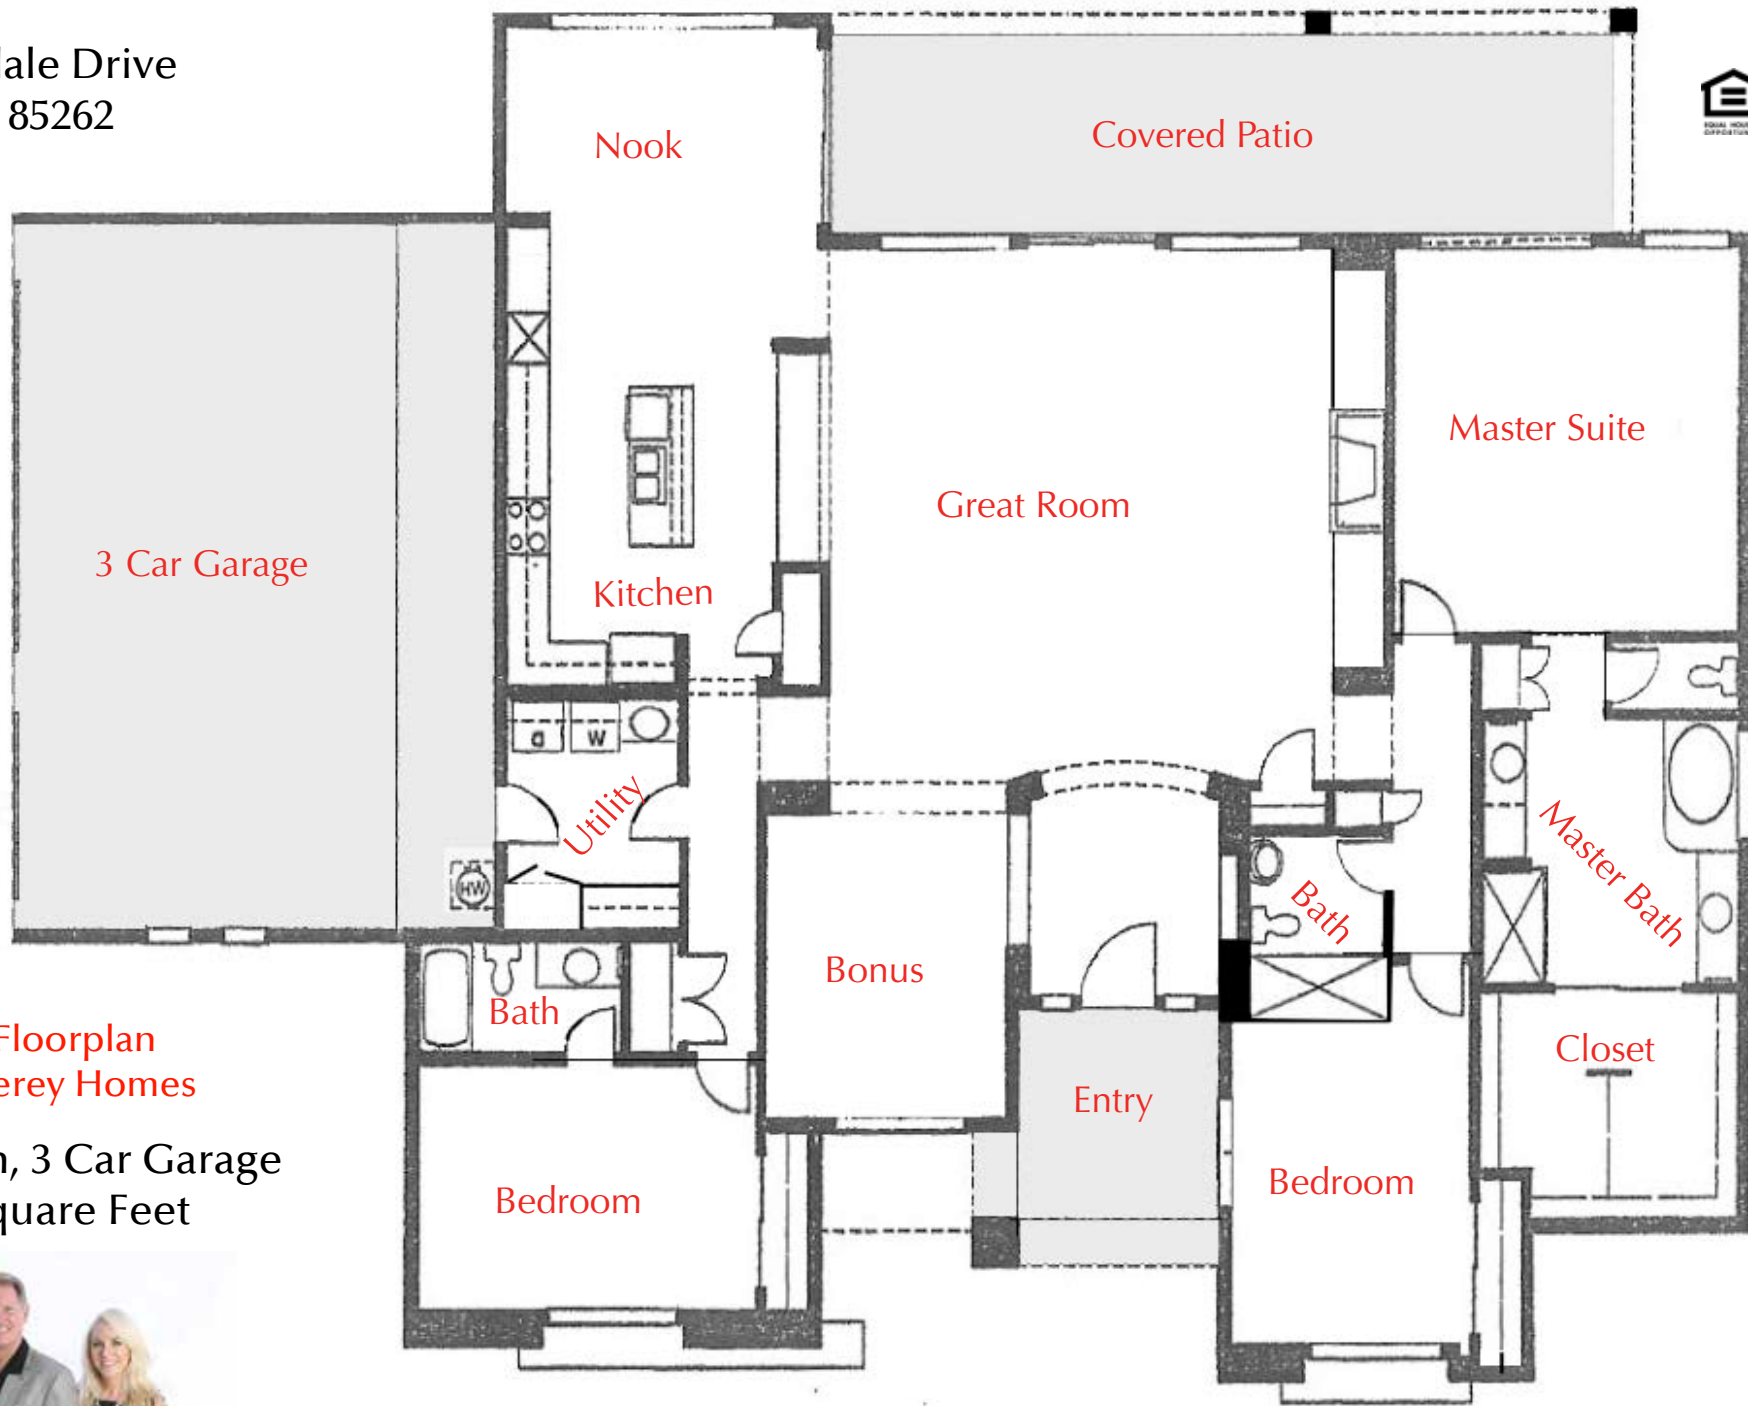

11268 E Cavedale Drive
Scottsdale AZ 85262

Bellagio Floorplan
by Monterey Homes

3 bed, 3 bath, 3 Car Garage
2,746 Square Feet