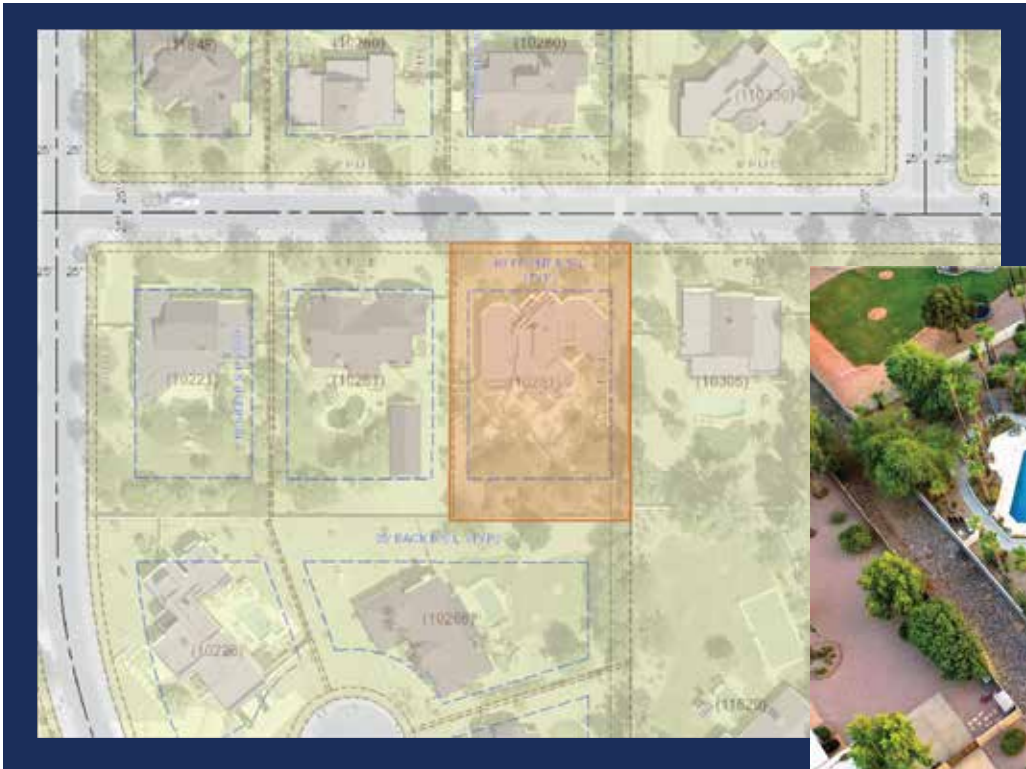

Rosalee Ranch

10281 E Jenan Drive
Scottsdale, Arizona 85260

The Luckys

NORTH SCOTTSDALE

Lisa: 602-320-8415
Matt: 480-390-0445
Laura: 480-390-5044

Russ
Lyon

Sotheby's
INTERNATIONAL REALTY

LisaLucky.com