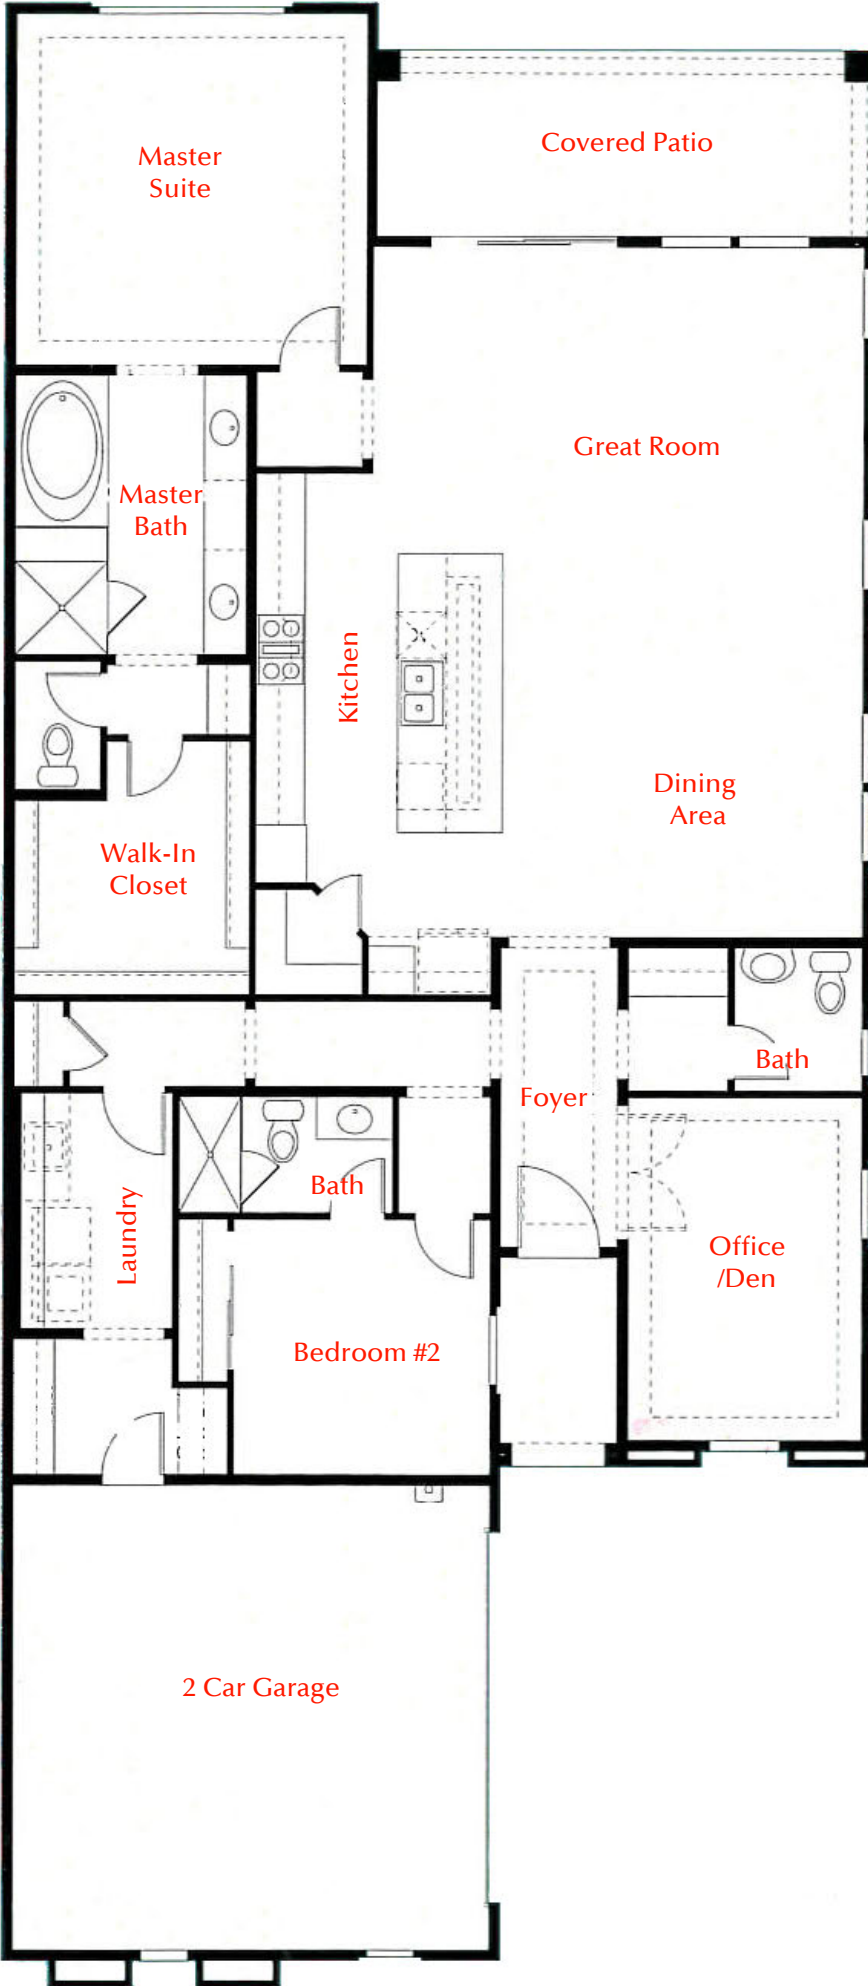

Summit at Pinnacle Peak

at Troon North

Ascent Floor Plan

2,112 sf

2 Bedrooms

2 Full & 1 Half Bath

2 Car Garage

26664 N 104th Place
Scottsdale, Arizona 85262