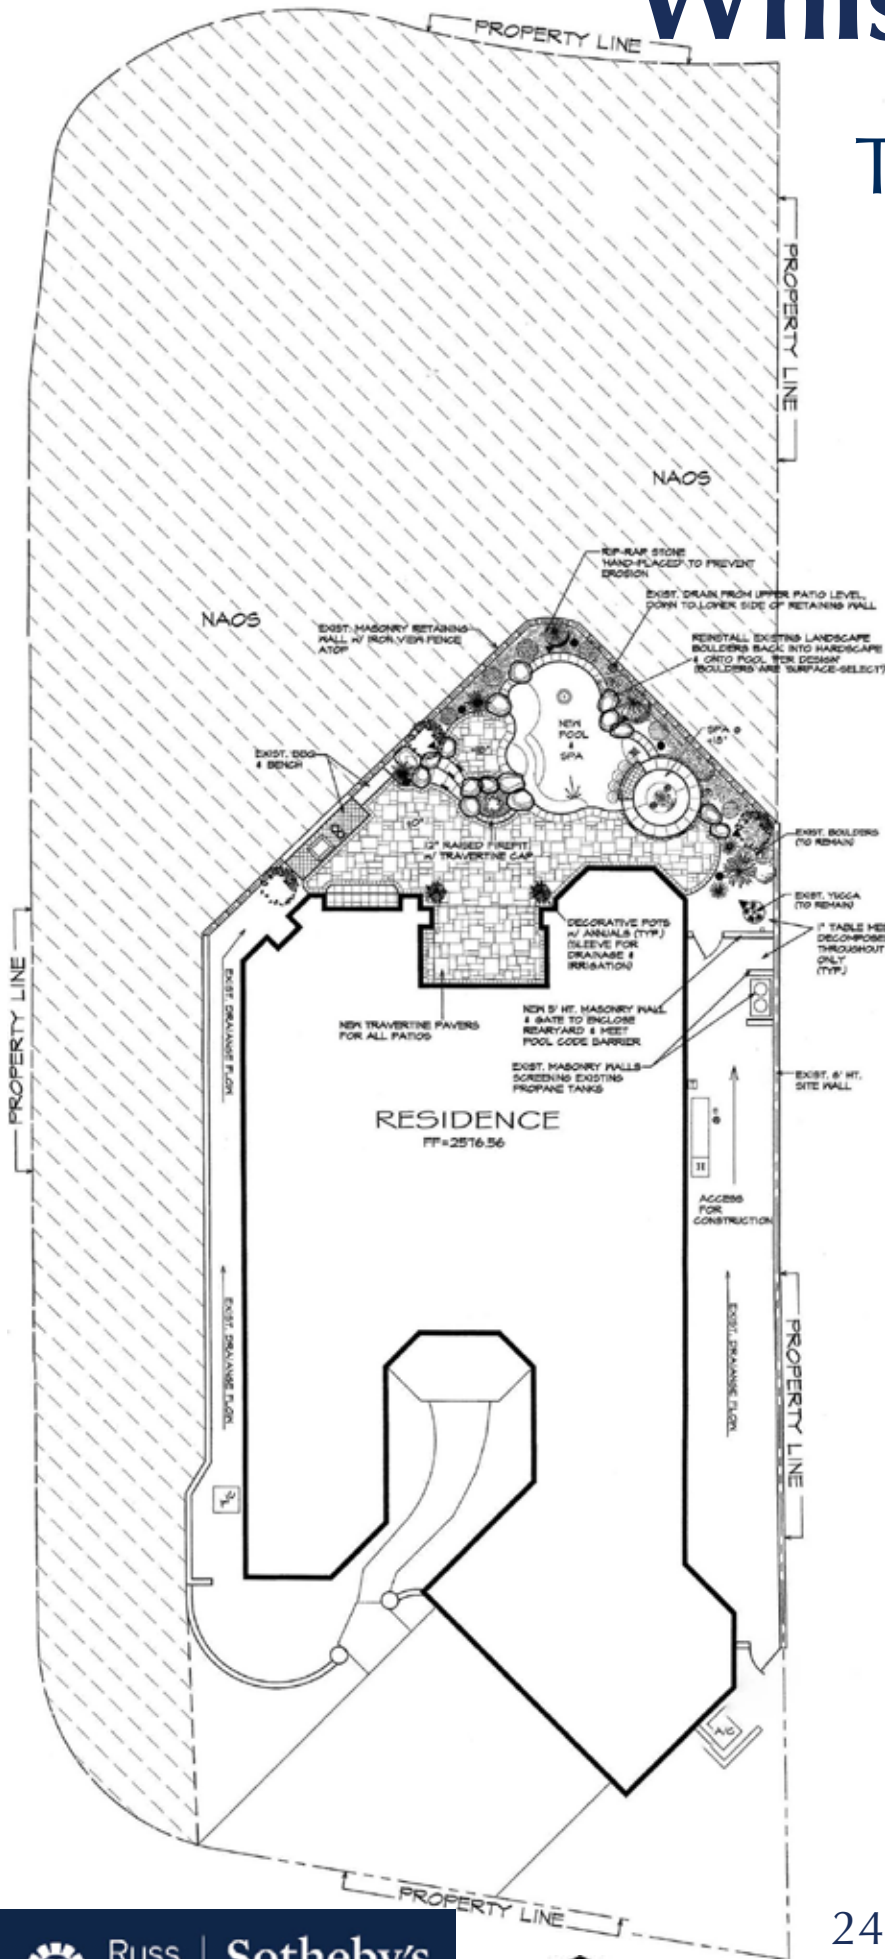

Whispering Ridge

at Troon Village

The Luckys

NORTH SCOTTSDALE

24350 N Whispering Ridge Way # 50
Scottsdale, Arizona 85255

Russ Lyon

Sotheby's
INTERNATIONAL REALTY

EQUAL HOUSING OPPORTUNITY