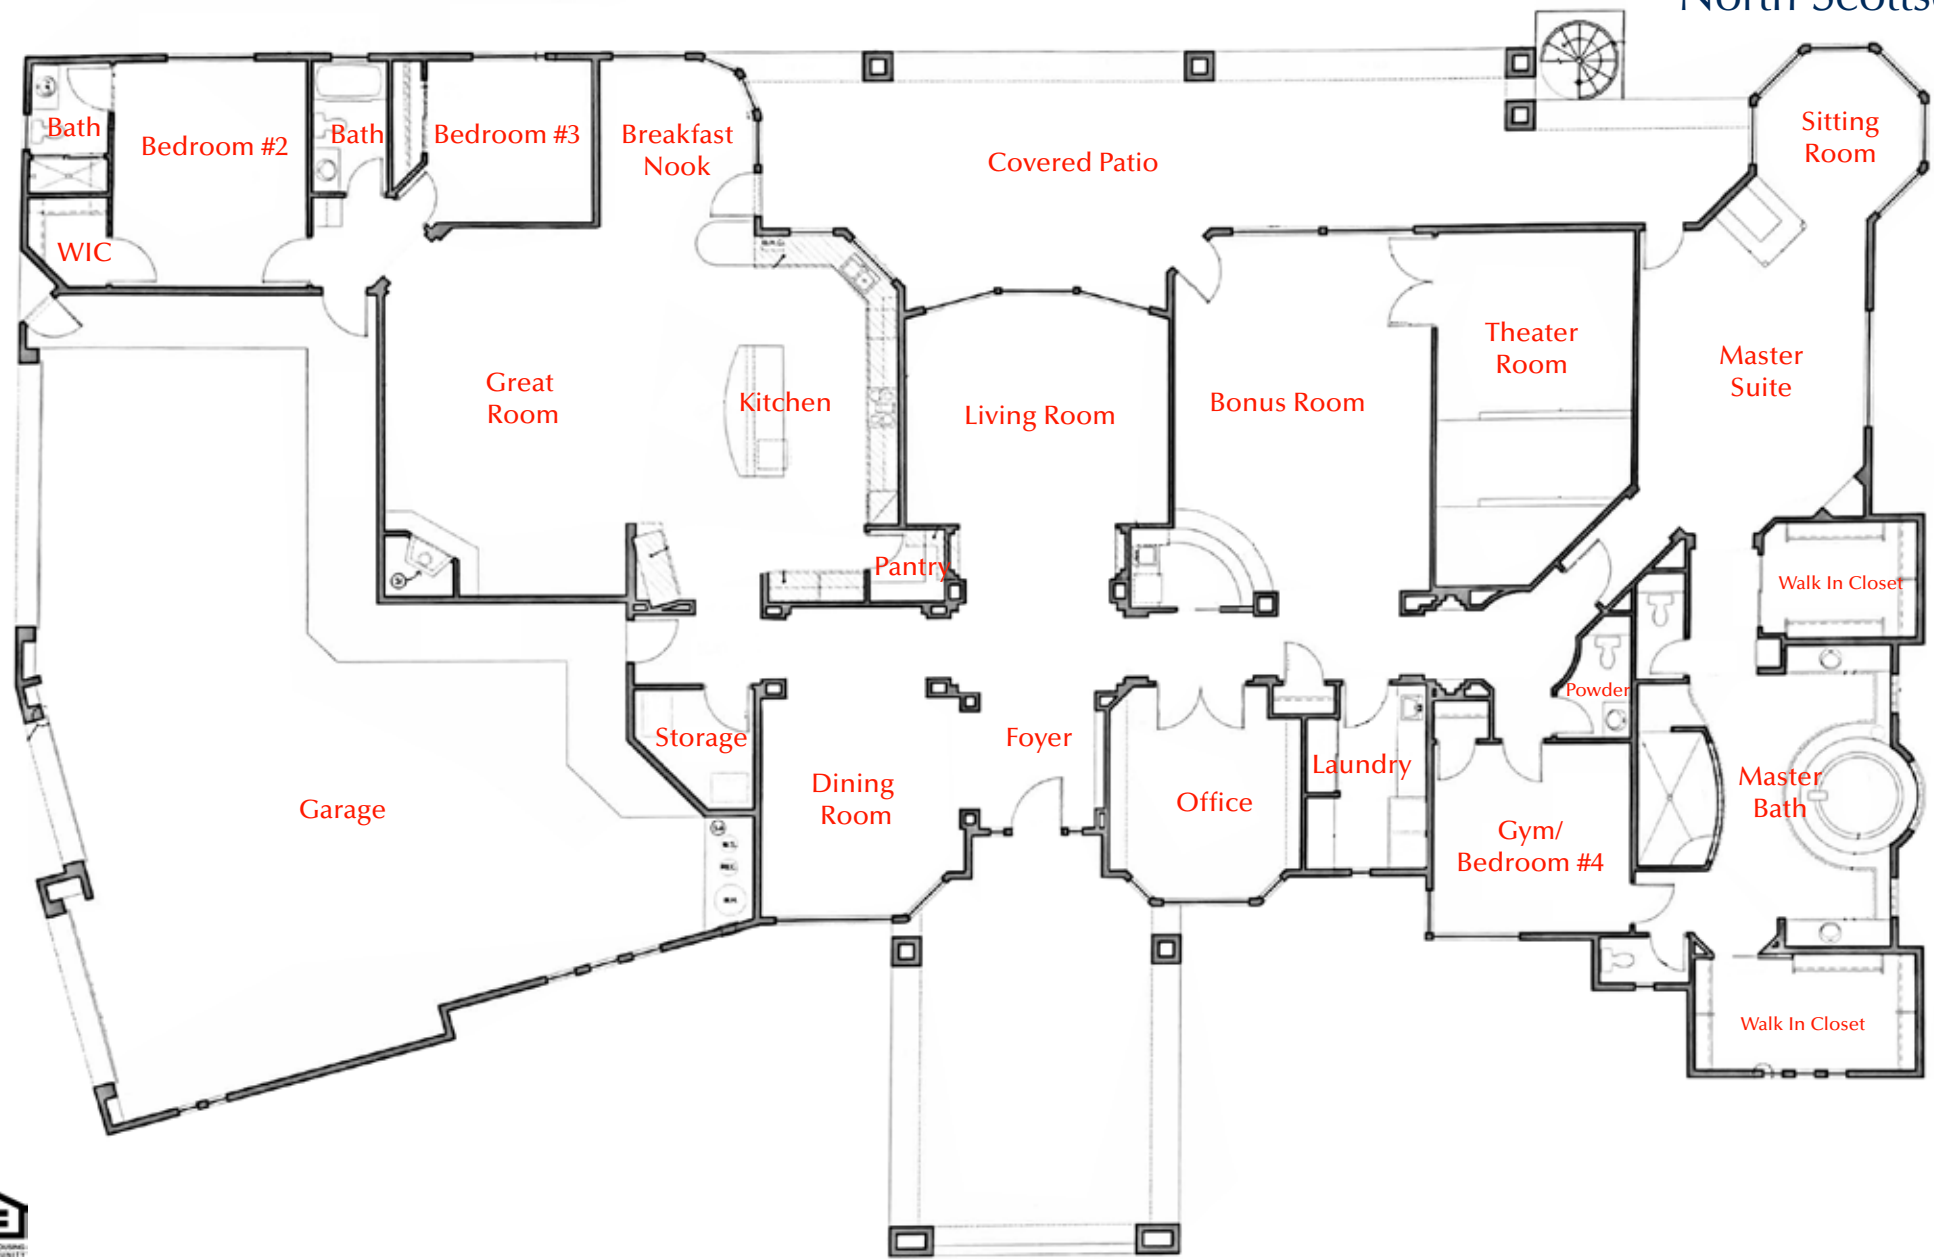

Pinnacle Peak Ranchos

North Scottsdale

Russ Lyon | Sotheby's INTERNATIONAL REALTY

Cell: 602-320-8415
E-mail: Lucky@RussLyon.com

11565 E Cavedale Drive
Scottsdale, Arizona 85262