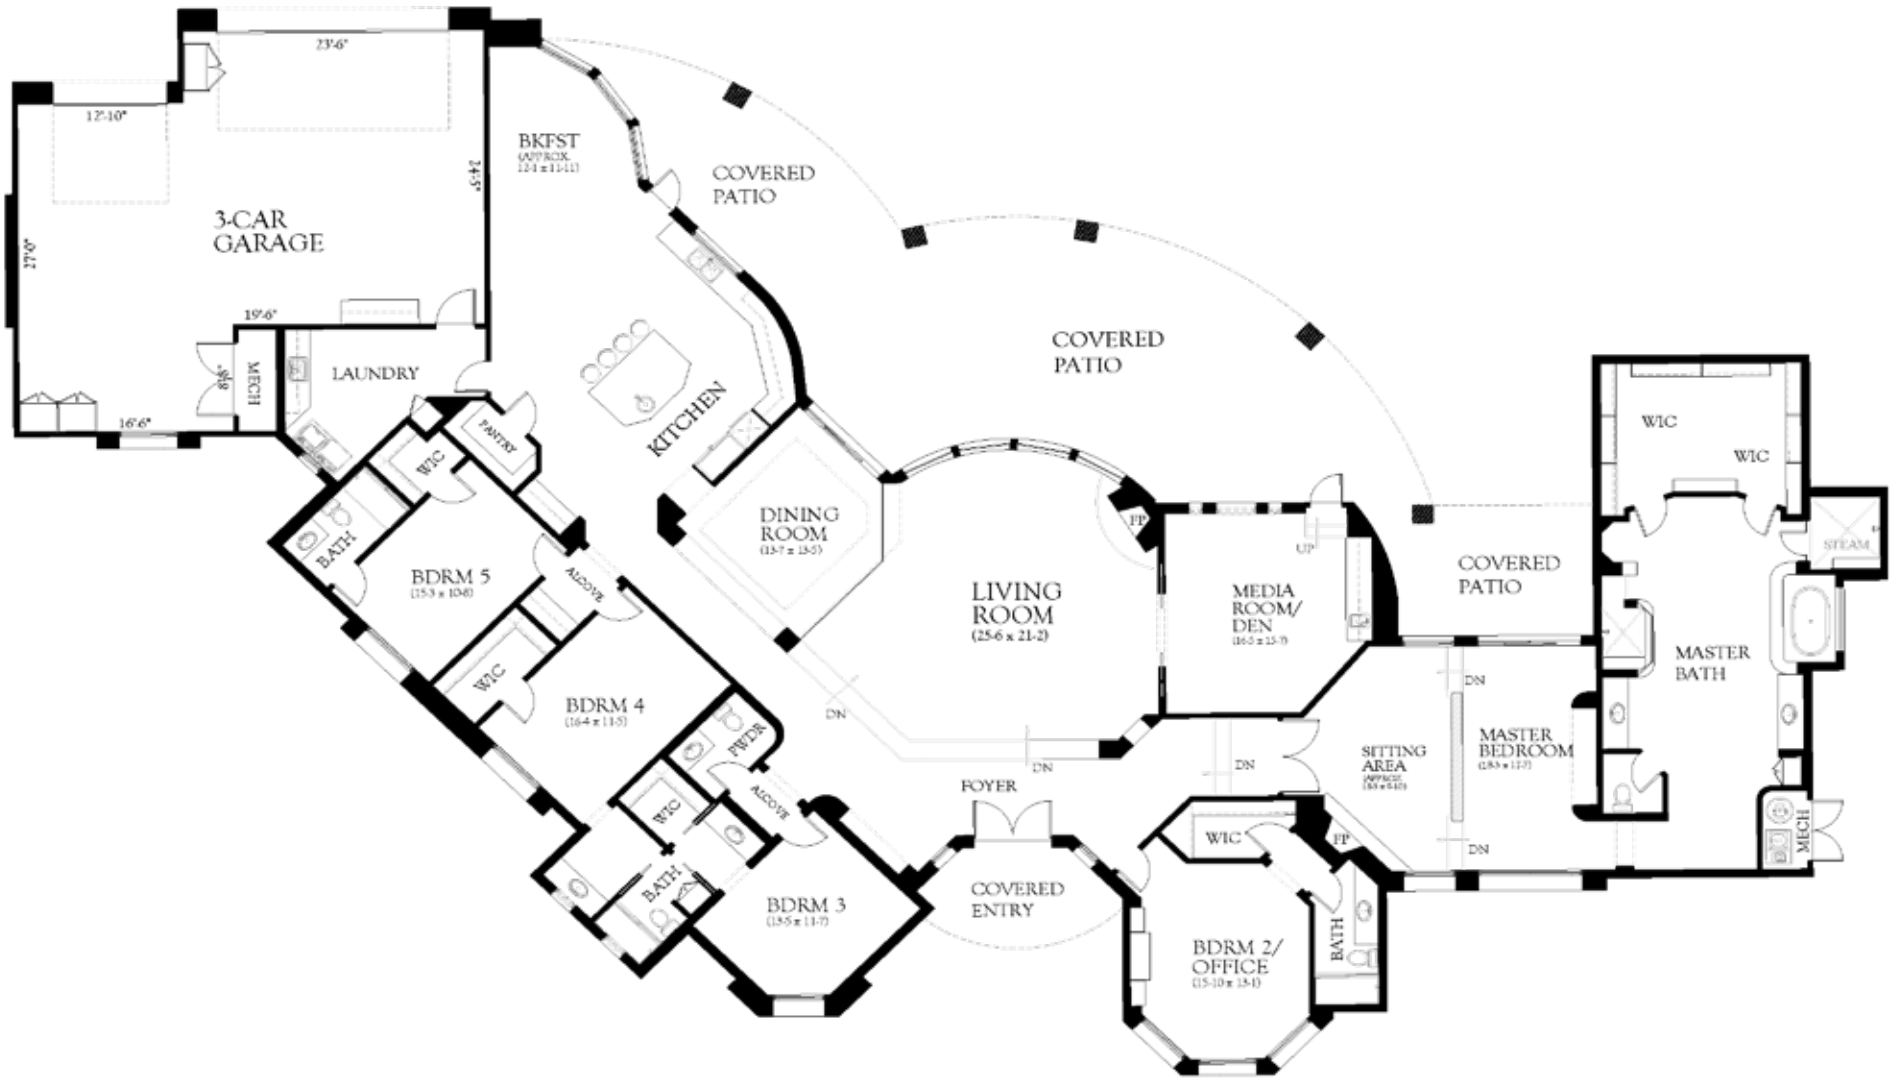

# Desert Summit

North Scottsdale

Russ  
Lyon

Sotheby's  
INTERNATIONAL REALTY

Cell: 602-320-8415  
E-mail: Lucky@RussLyon.com

27293 N 112th Place  
Scottsdale, Arizona 85262