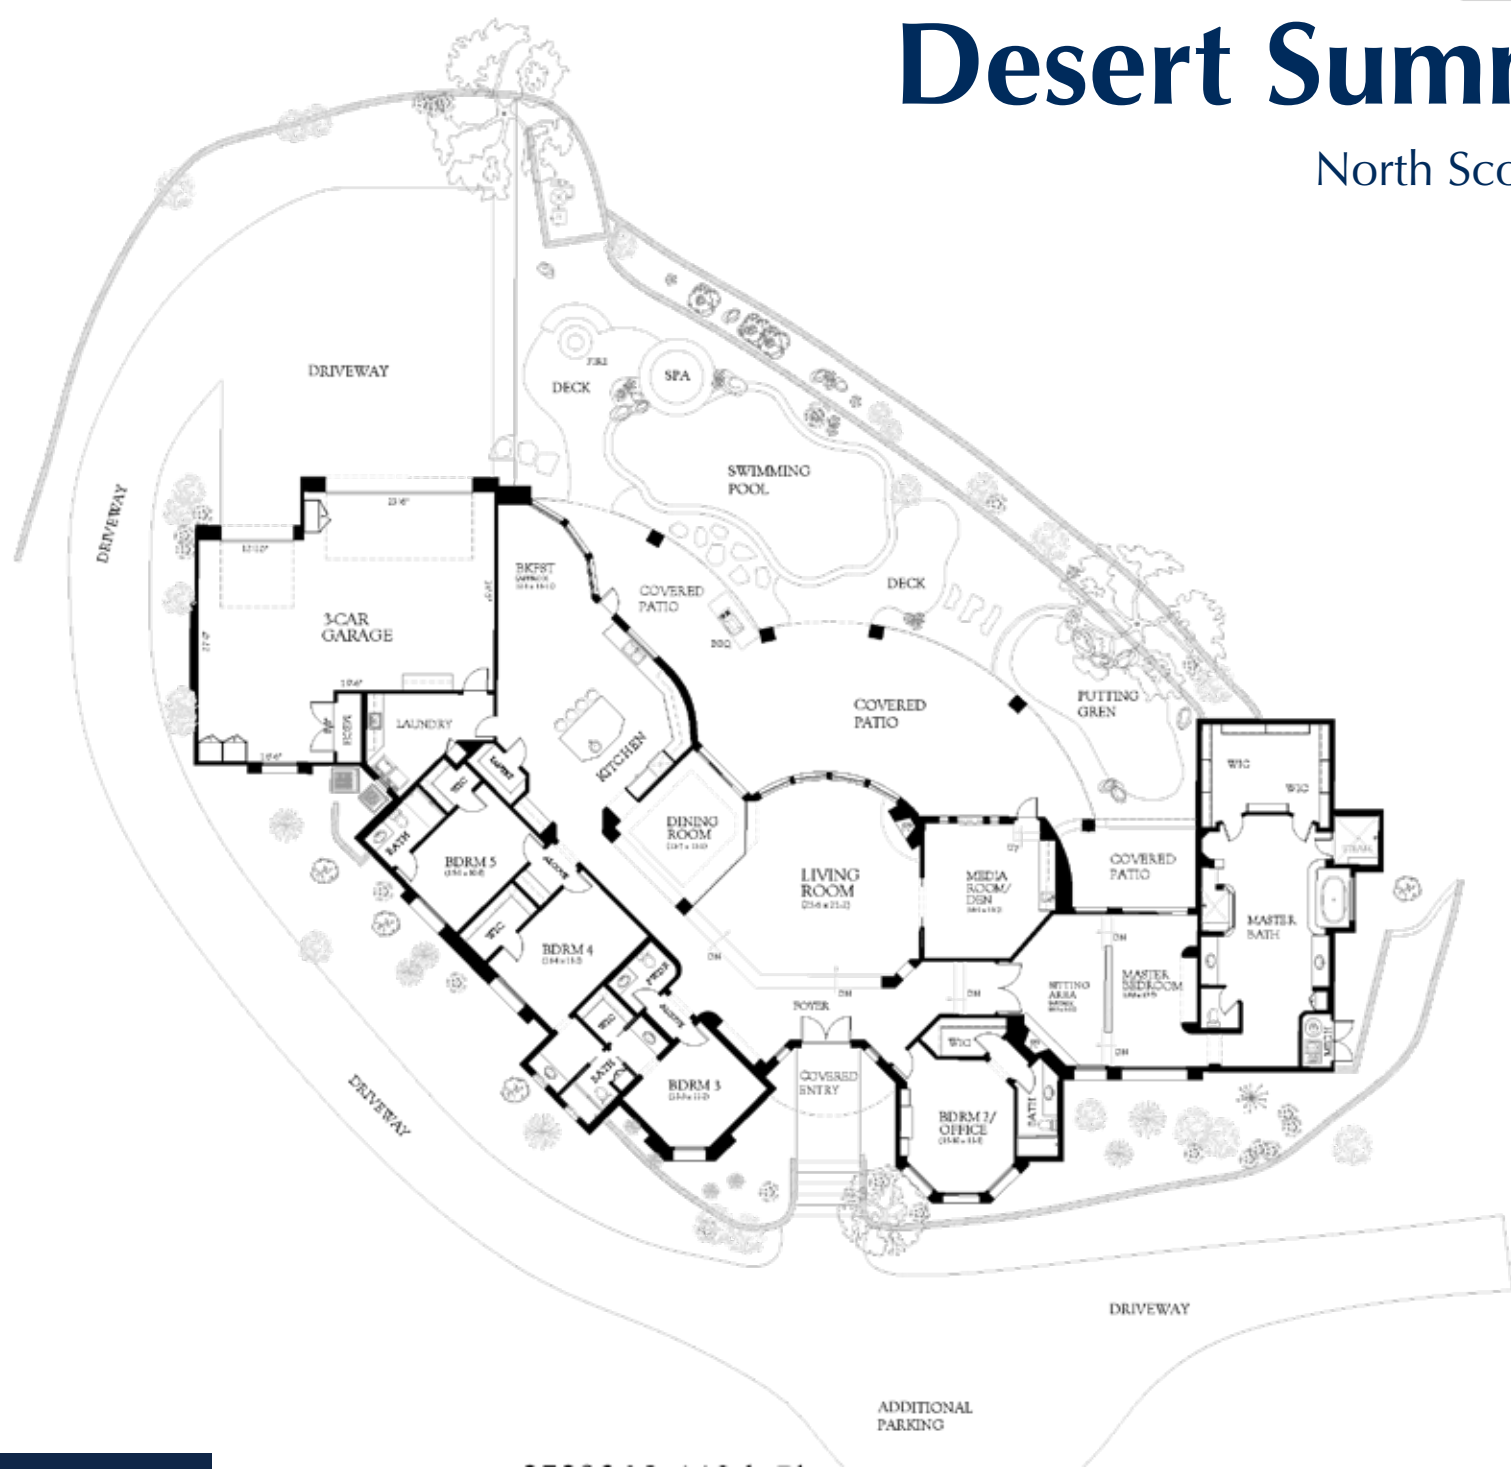

Desert Summit

North Scottsdale

Russ Lyon | Sotheby's
INTERNATIONAL REALTY

Cell: 602-320-8415
E-mail: Lucky@RussLyon.com

27293 N 112th Place
Scottsdale, Arizona 85262